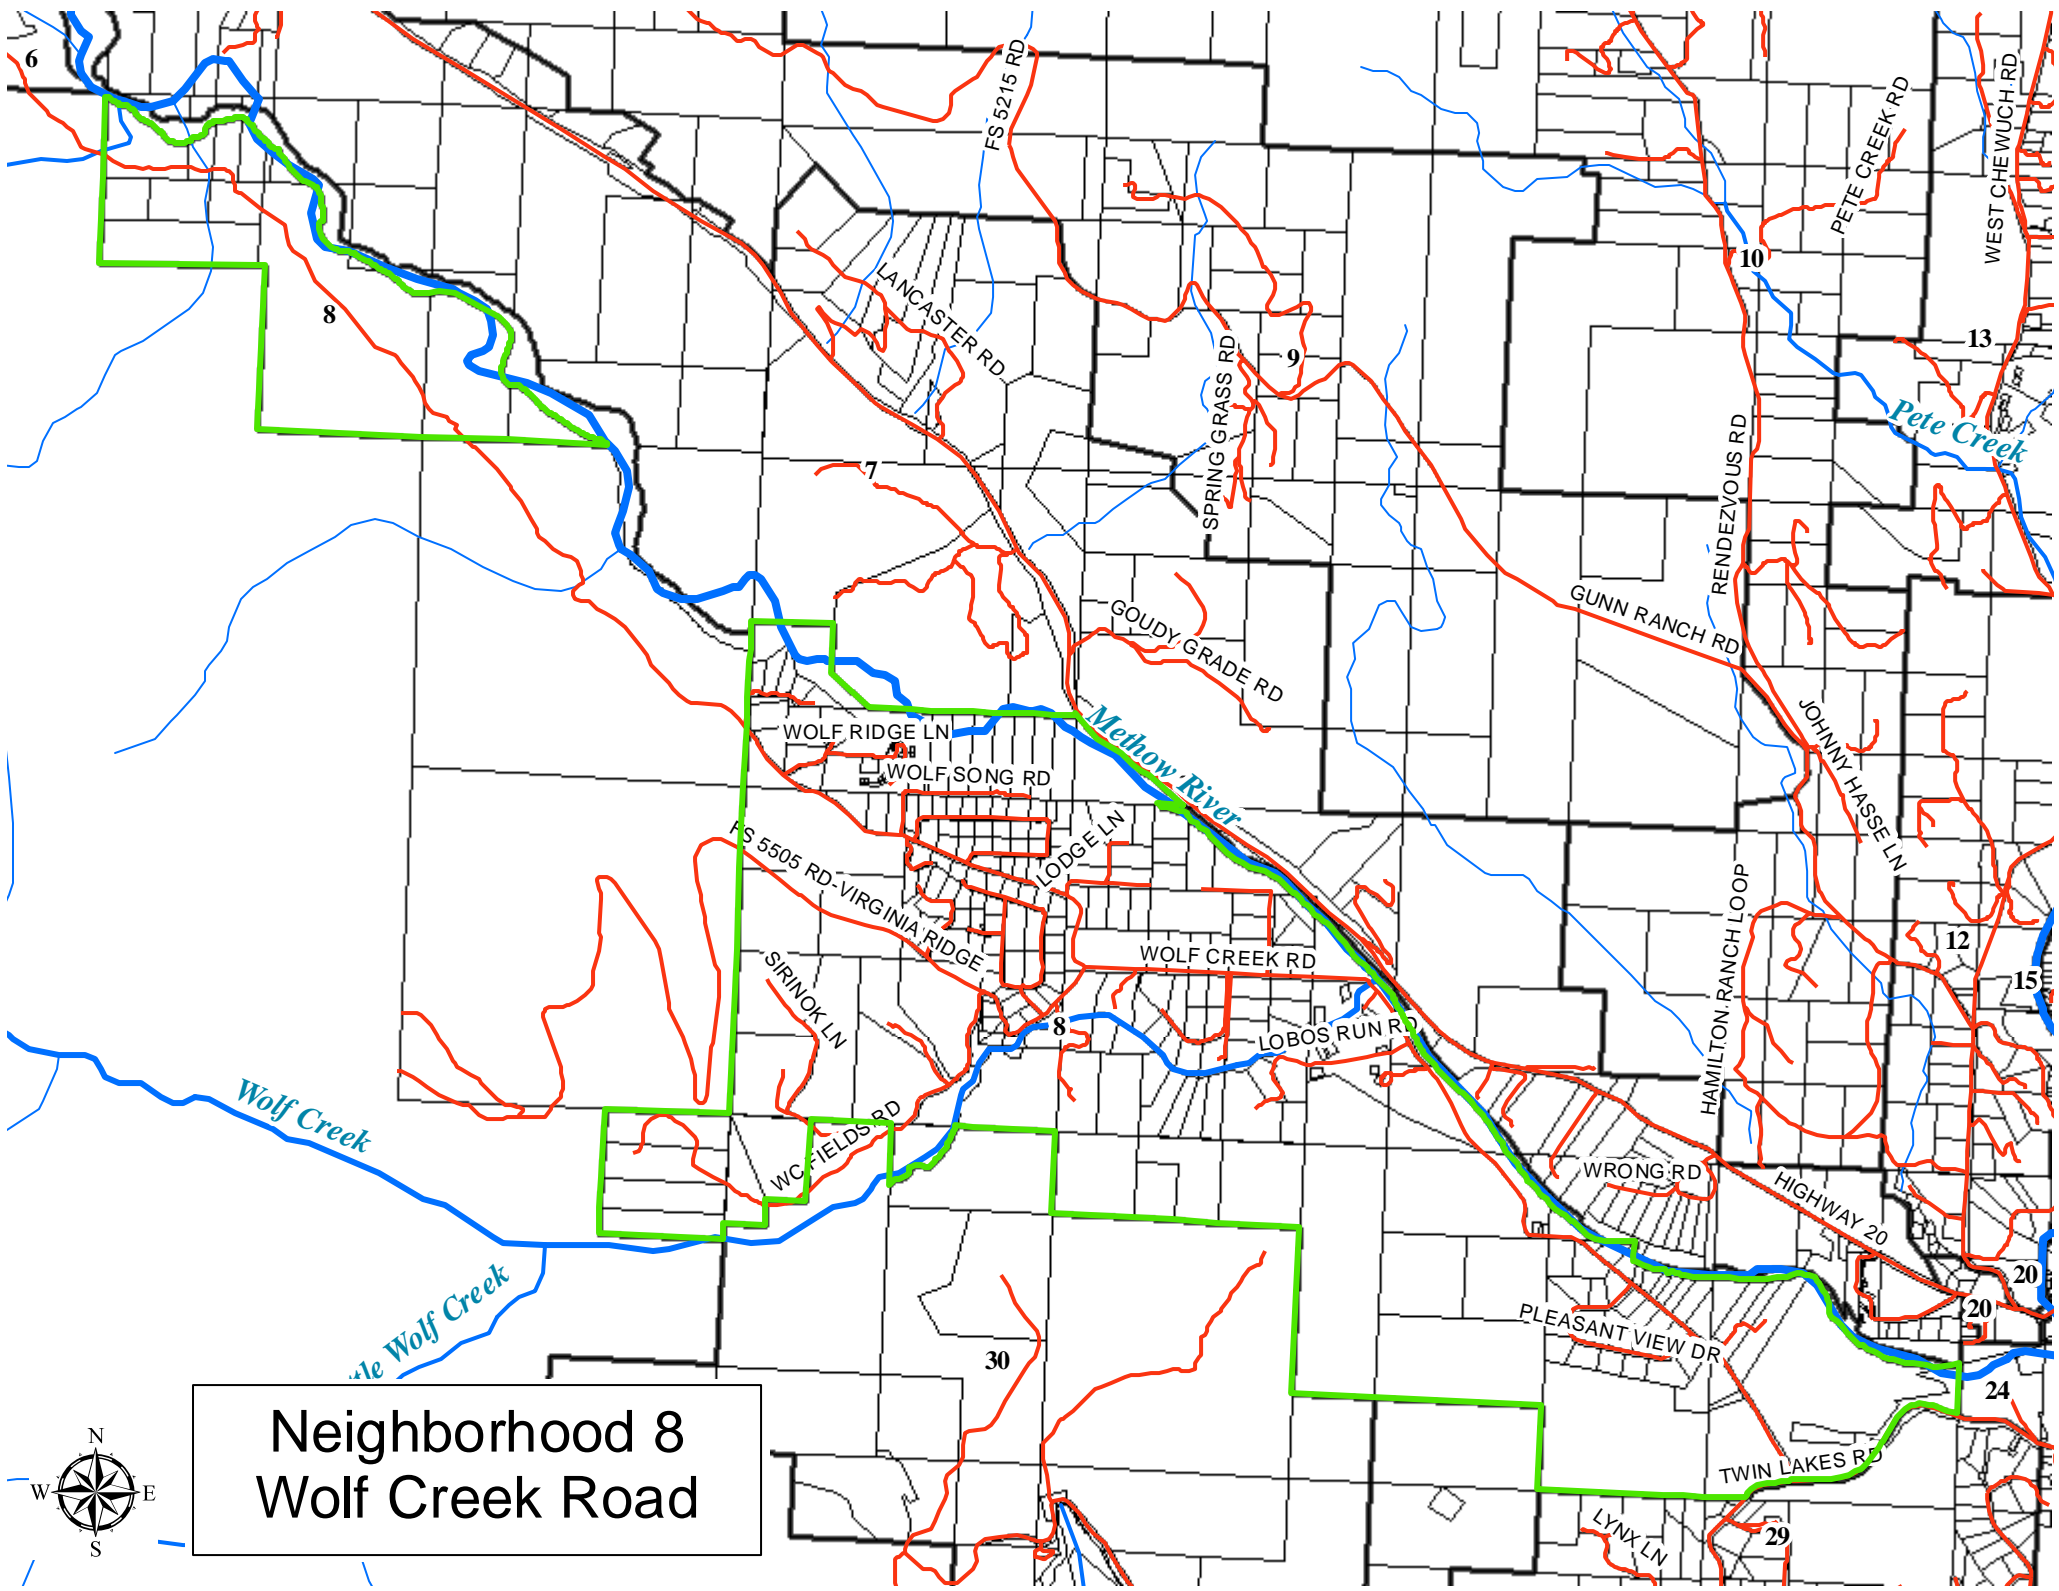

Neighborhood 6
West Weeman

Little Falls Creek

Neighborhood 7
Winthrop to Weeman

Neighborhood 7
Winthrop to Weeman

Neighborhood 8
Wolf Creek Road

Neighborhood 8
Wolf Creek Road

Neighborhood 9
Gunn Ranch

FS 5215 RD

HIGHWAY 20

SAGE GULCH RD

GUN SIGHT PASS RD

Pete Creek

LANCASTER RD

SPRING GRASS RD

SIERRA VISTA LN

WOLF CREEK RD