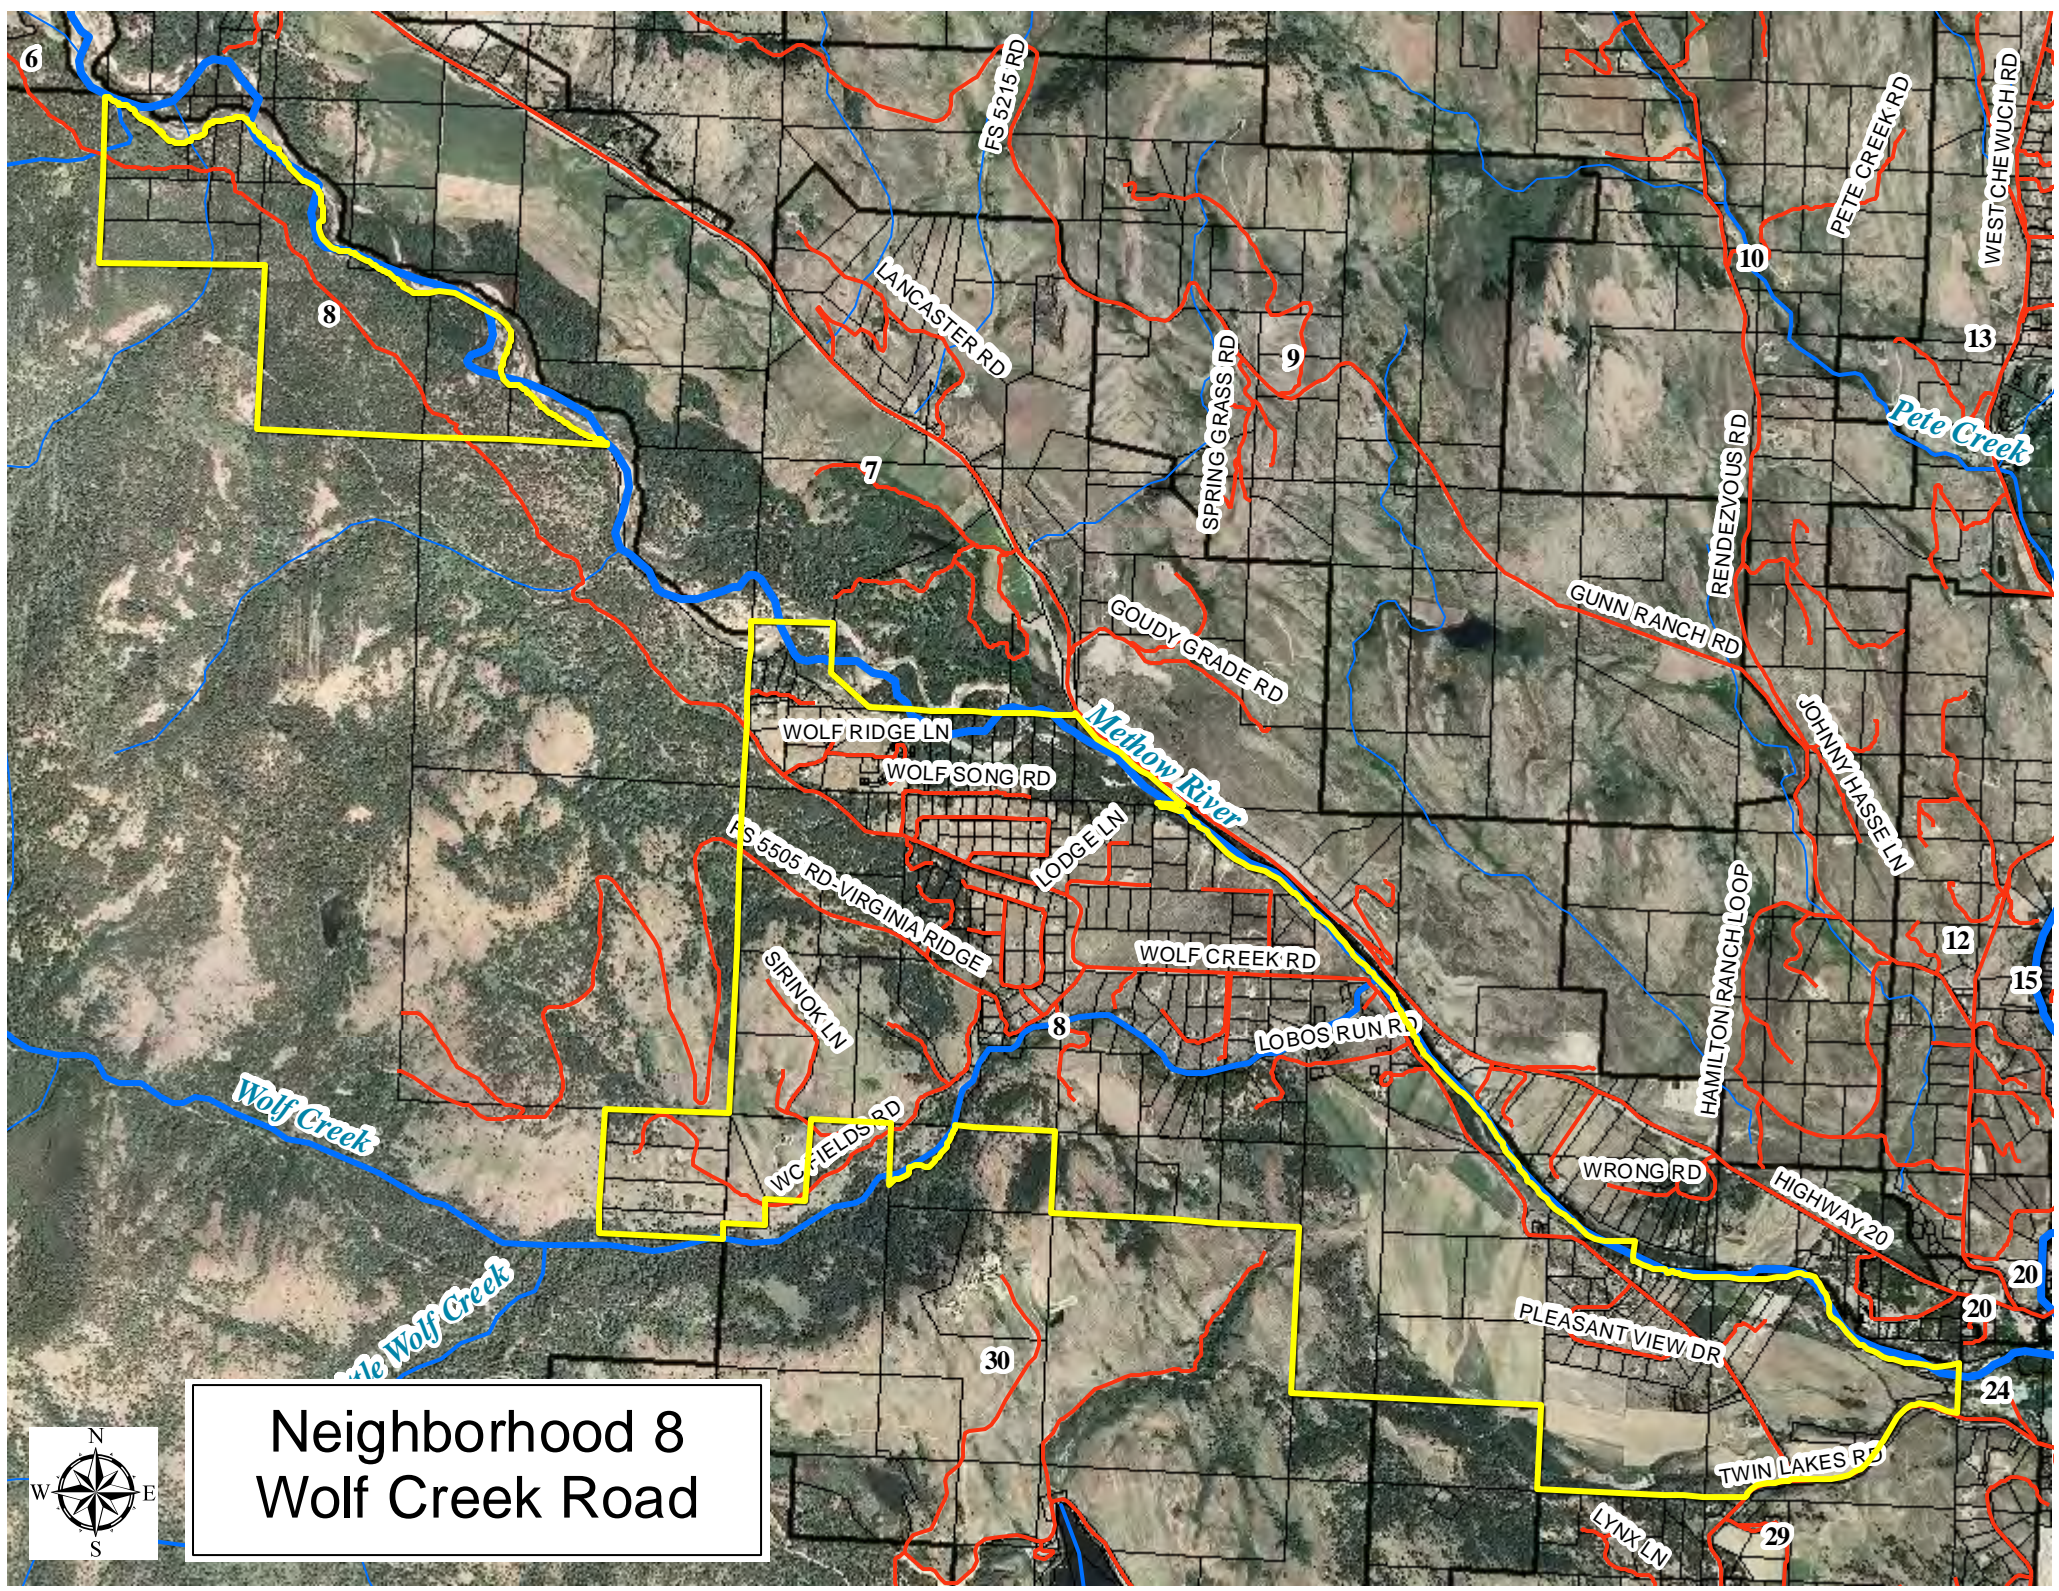

Neighborhood 6
West Weeman

Little Falls Creek

Neighborhood 7
Winthrop to Weeman

Neighborhood 7
Winthrop to Weeman

Neighborhood 8
Wolf Creek Road

Neighborhood 8
Wolf Creek Road

Neighborhood 9
Gunn Ranch

FS 5215 RD

HIGHWAY 20

SAGE GULCH RD

GUN SIGHT PASS RD

Pete Creek

LANCASTER RD

SPRING GRASS RD

SIERRA VISTA LN

WOLF CREEK RD