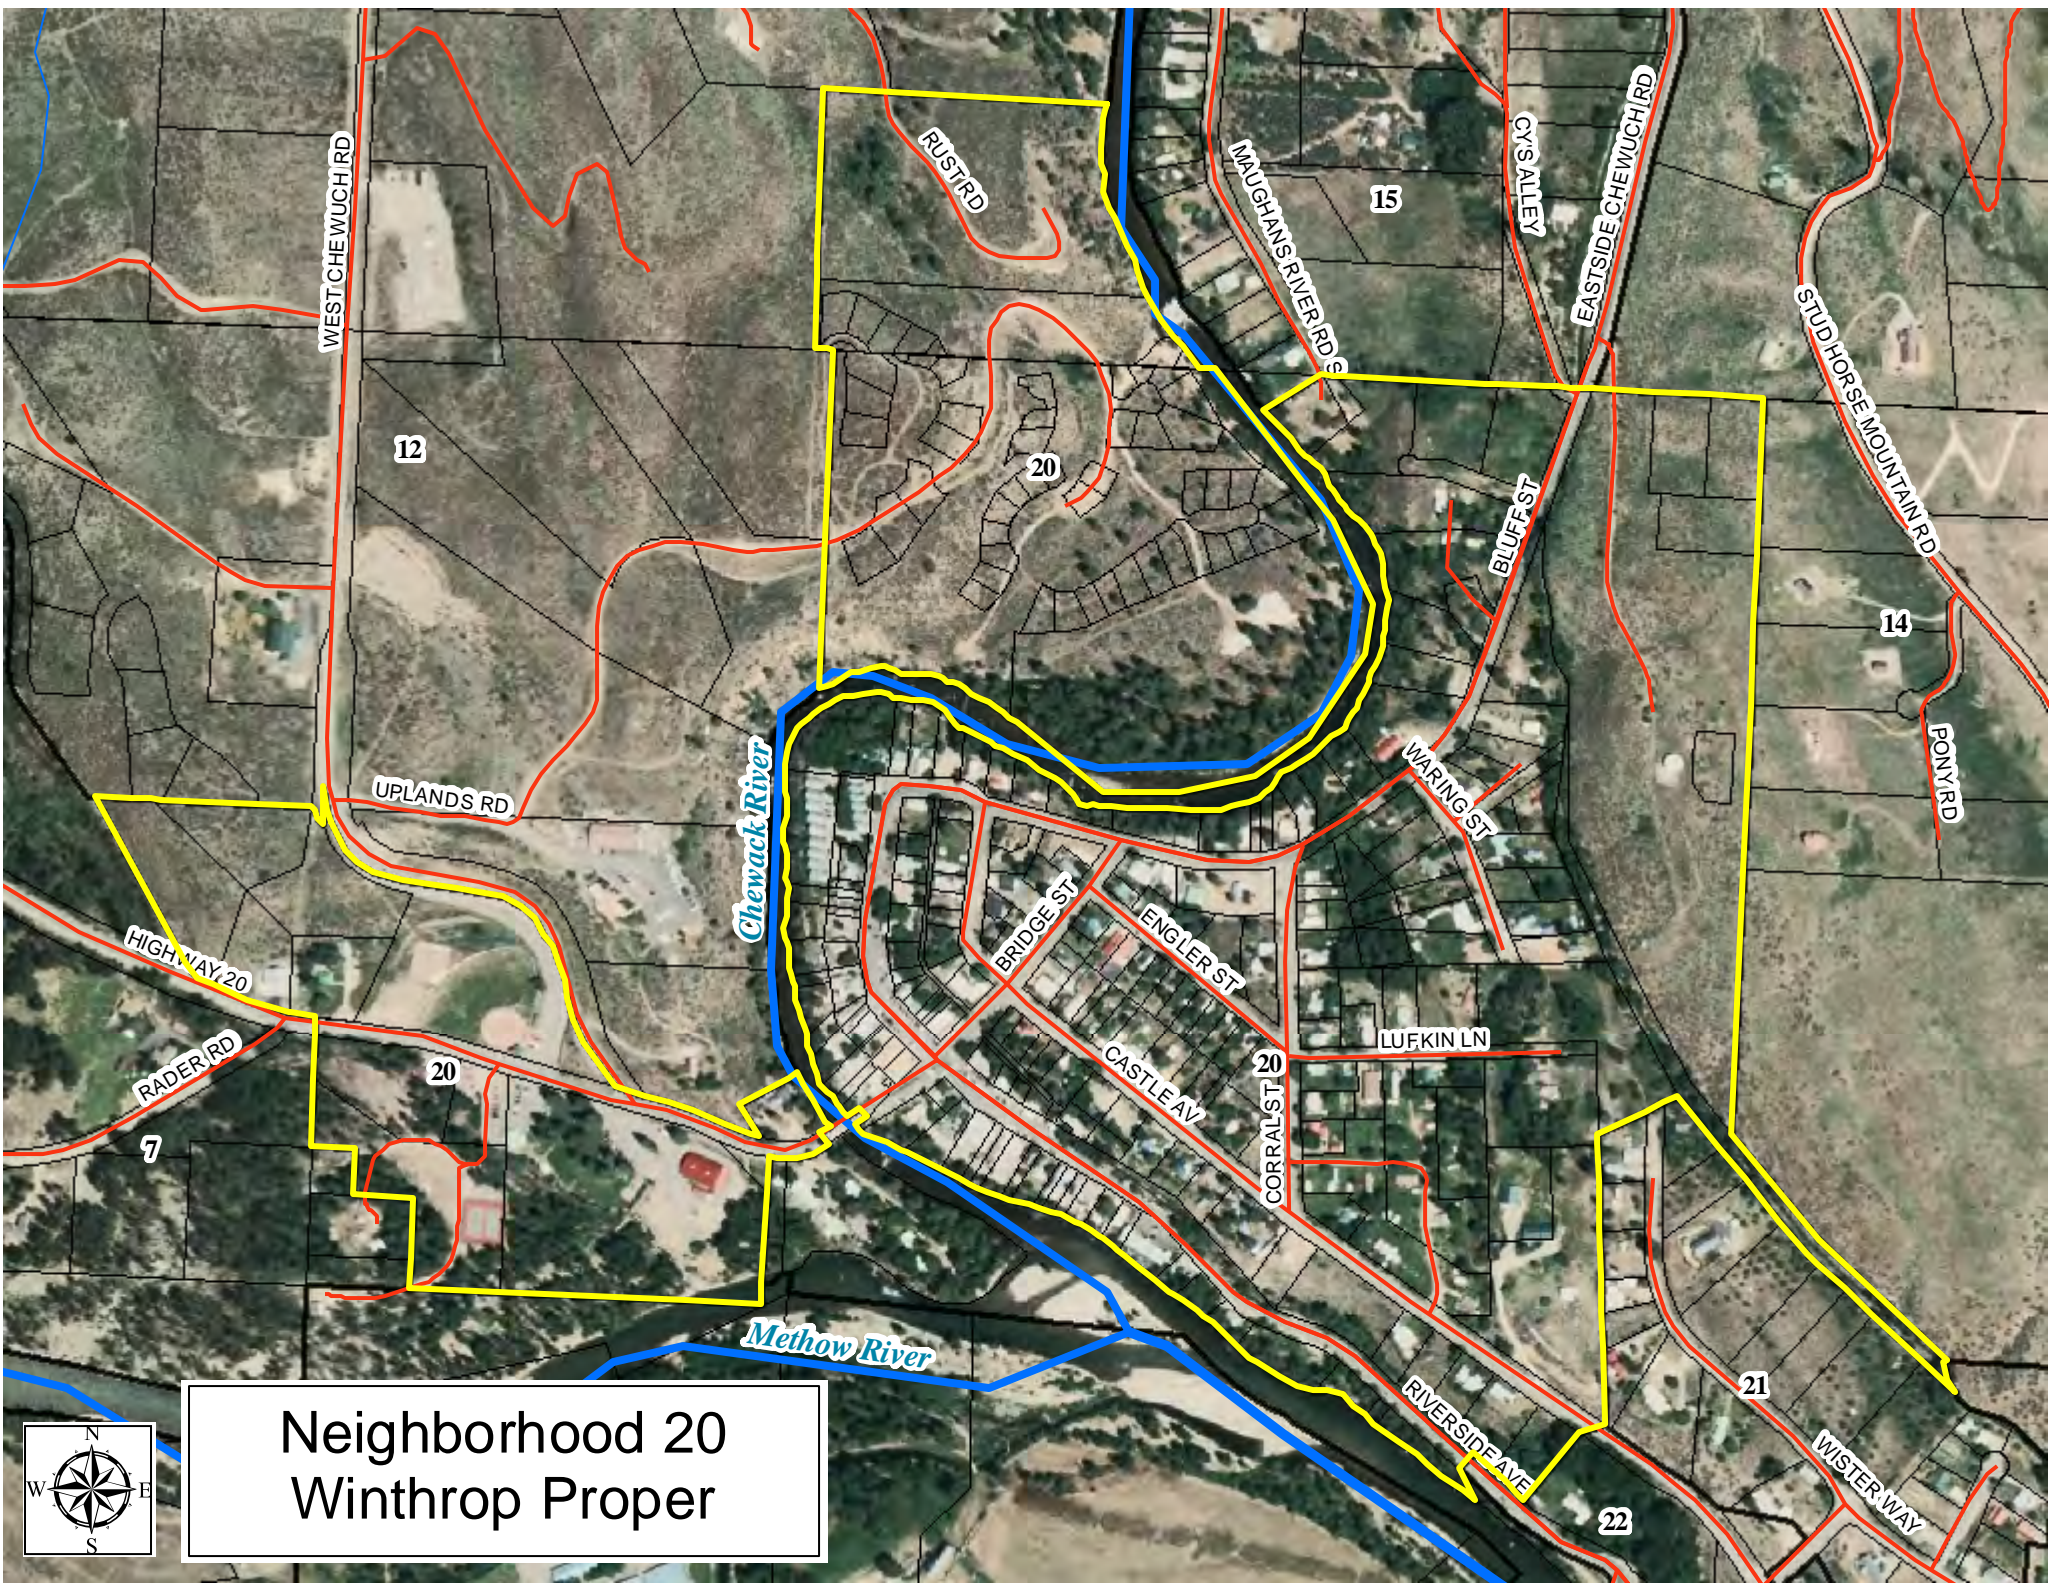

15

LAKE RIDGE DR

HILLTOP DR

LITTLE COY.

Neighborhood 17
Bear Creek

Neighborhood 20
Winthrop Proper

WEST CHEWUCH RD

RUST RD