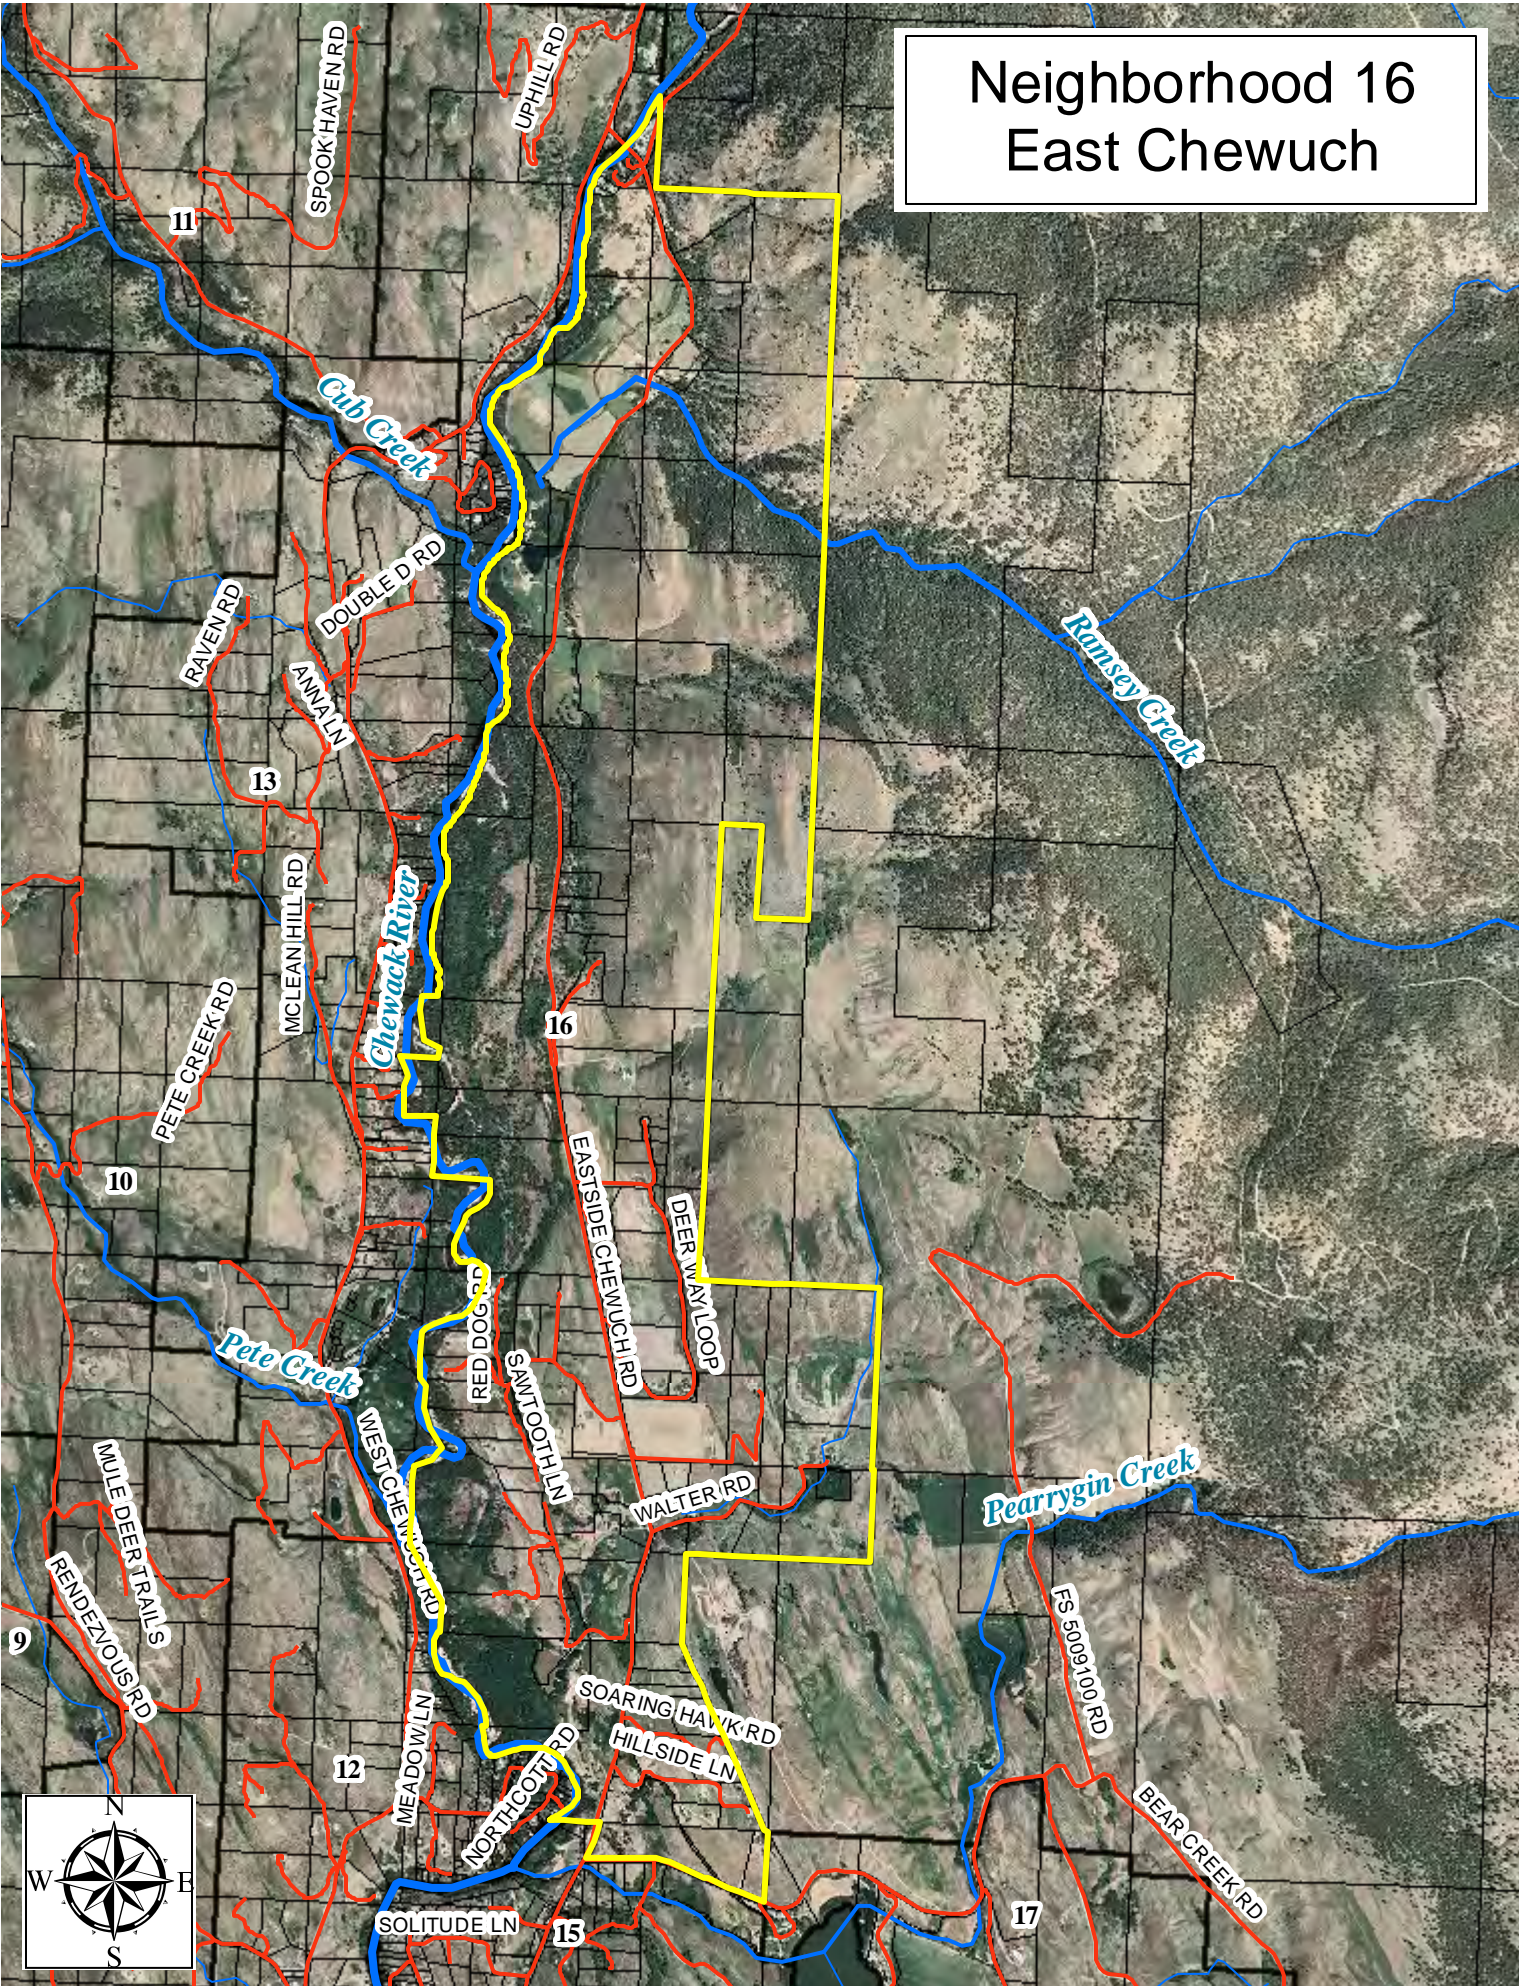

HILLTOP DR

UPLANDS RD

20

JEFF ST

STUD HORSE

LITTLE COLT LN

NORTHWIND WAY

Neighborhood 16 East Chewuch