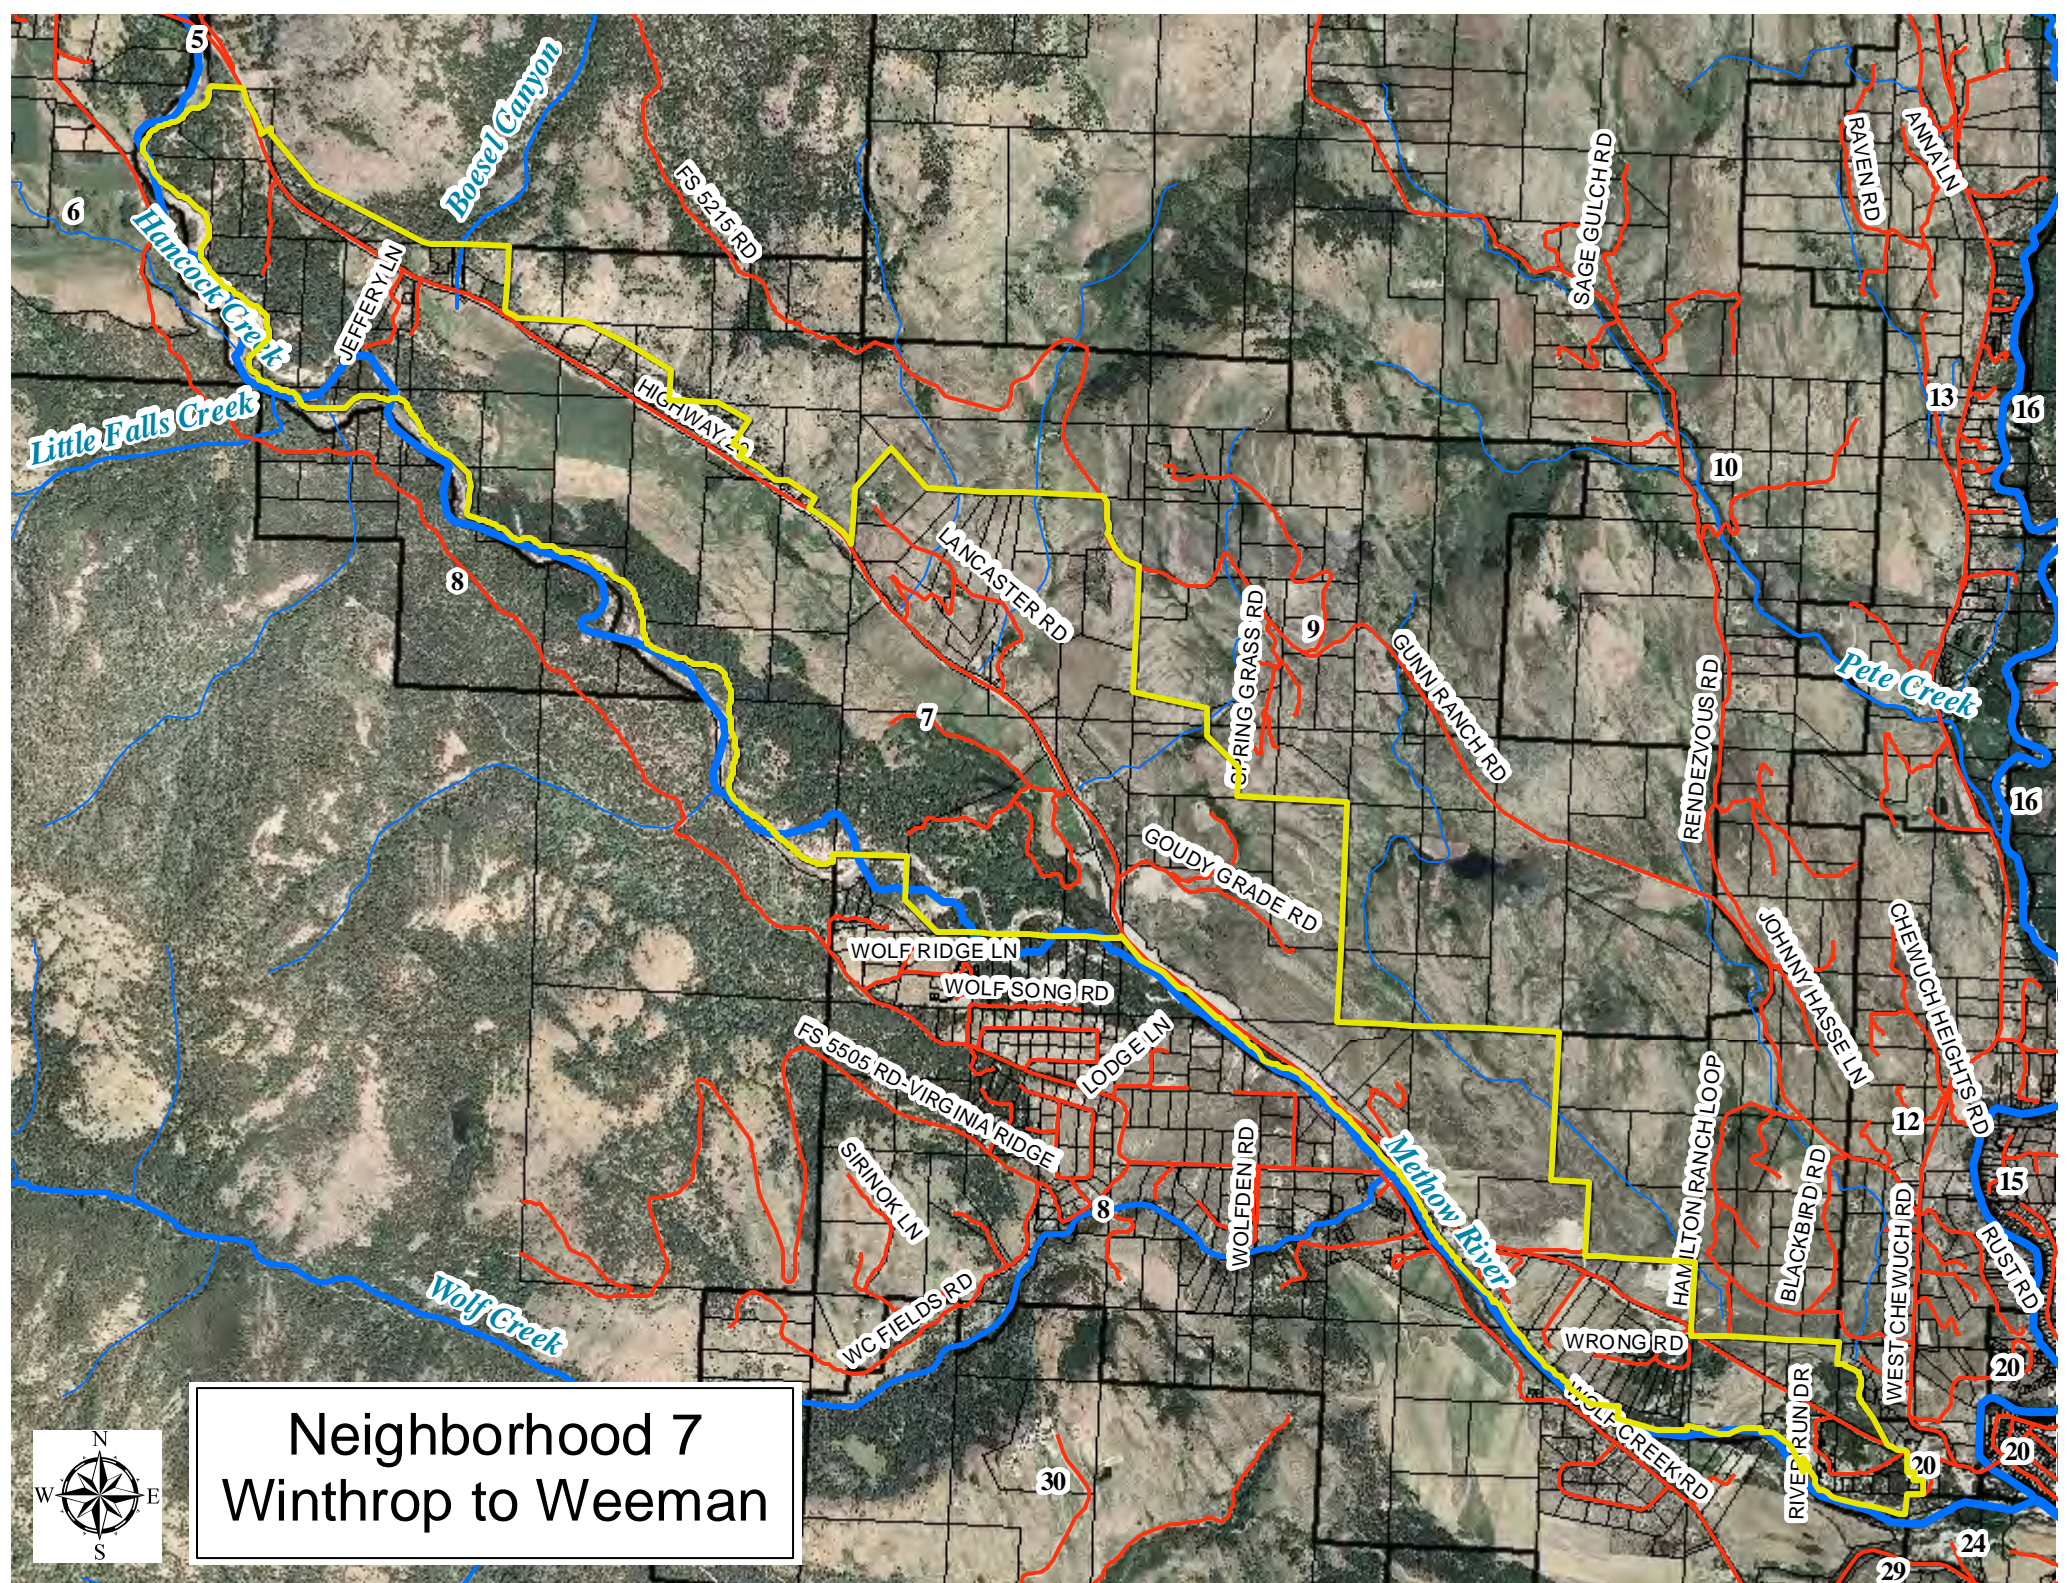

Neighborhood 7
Winthrop to Weeman