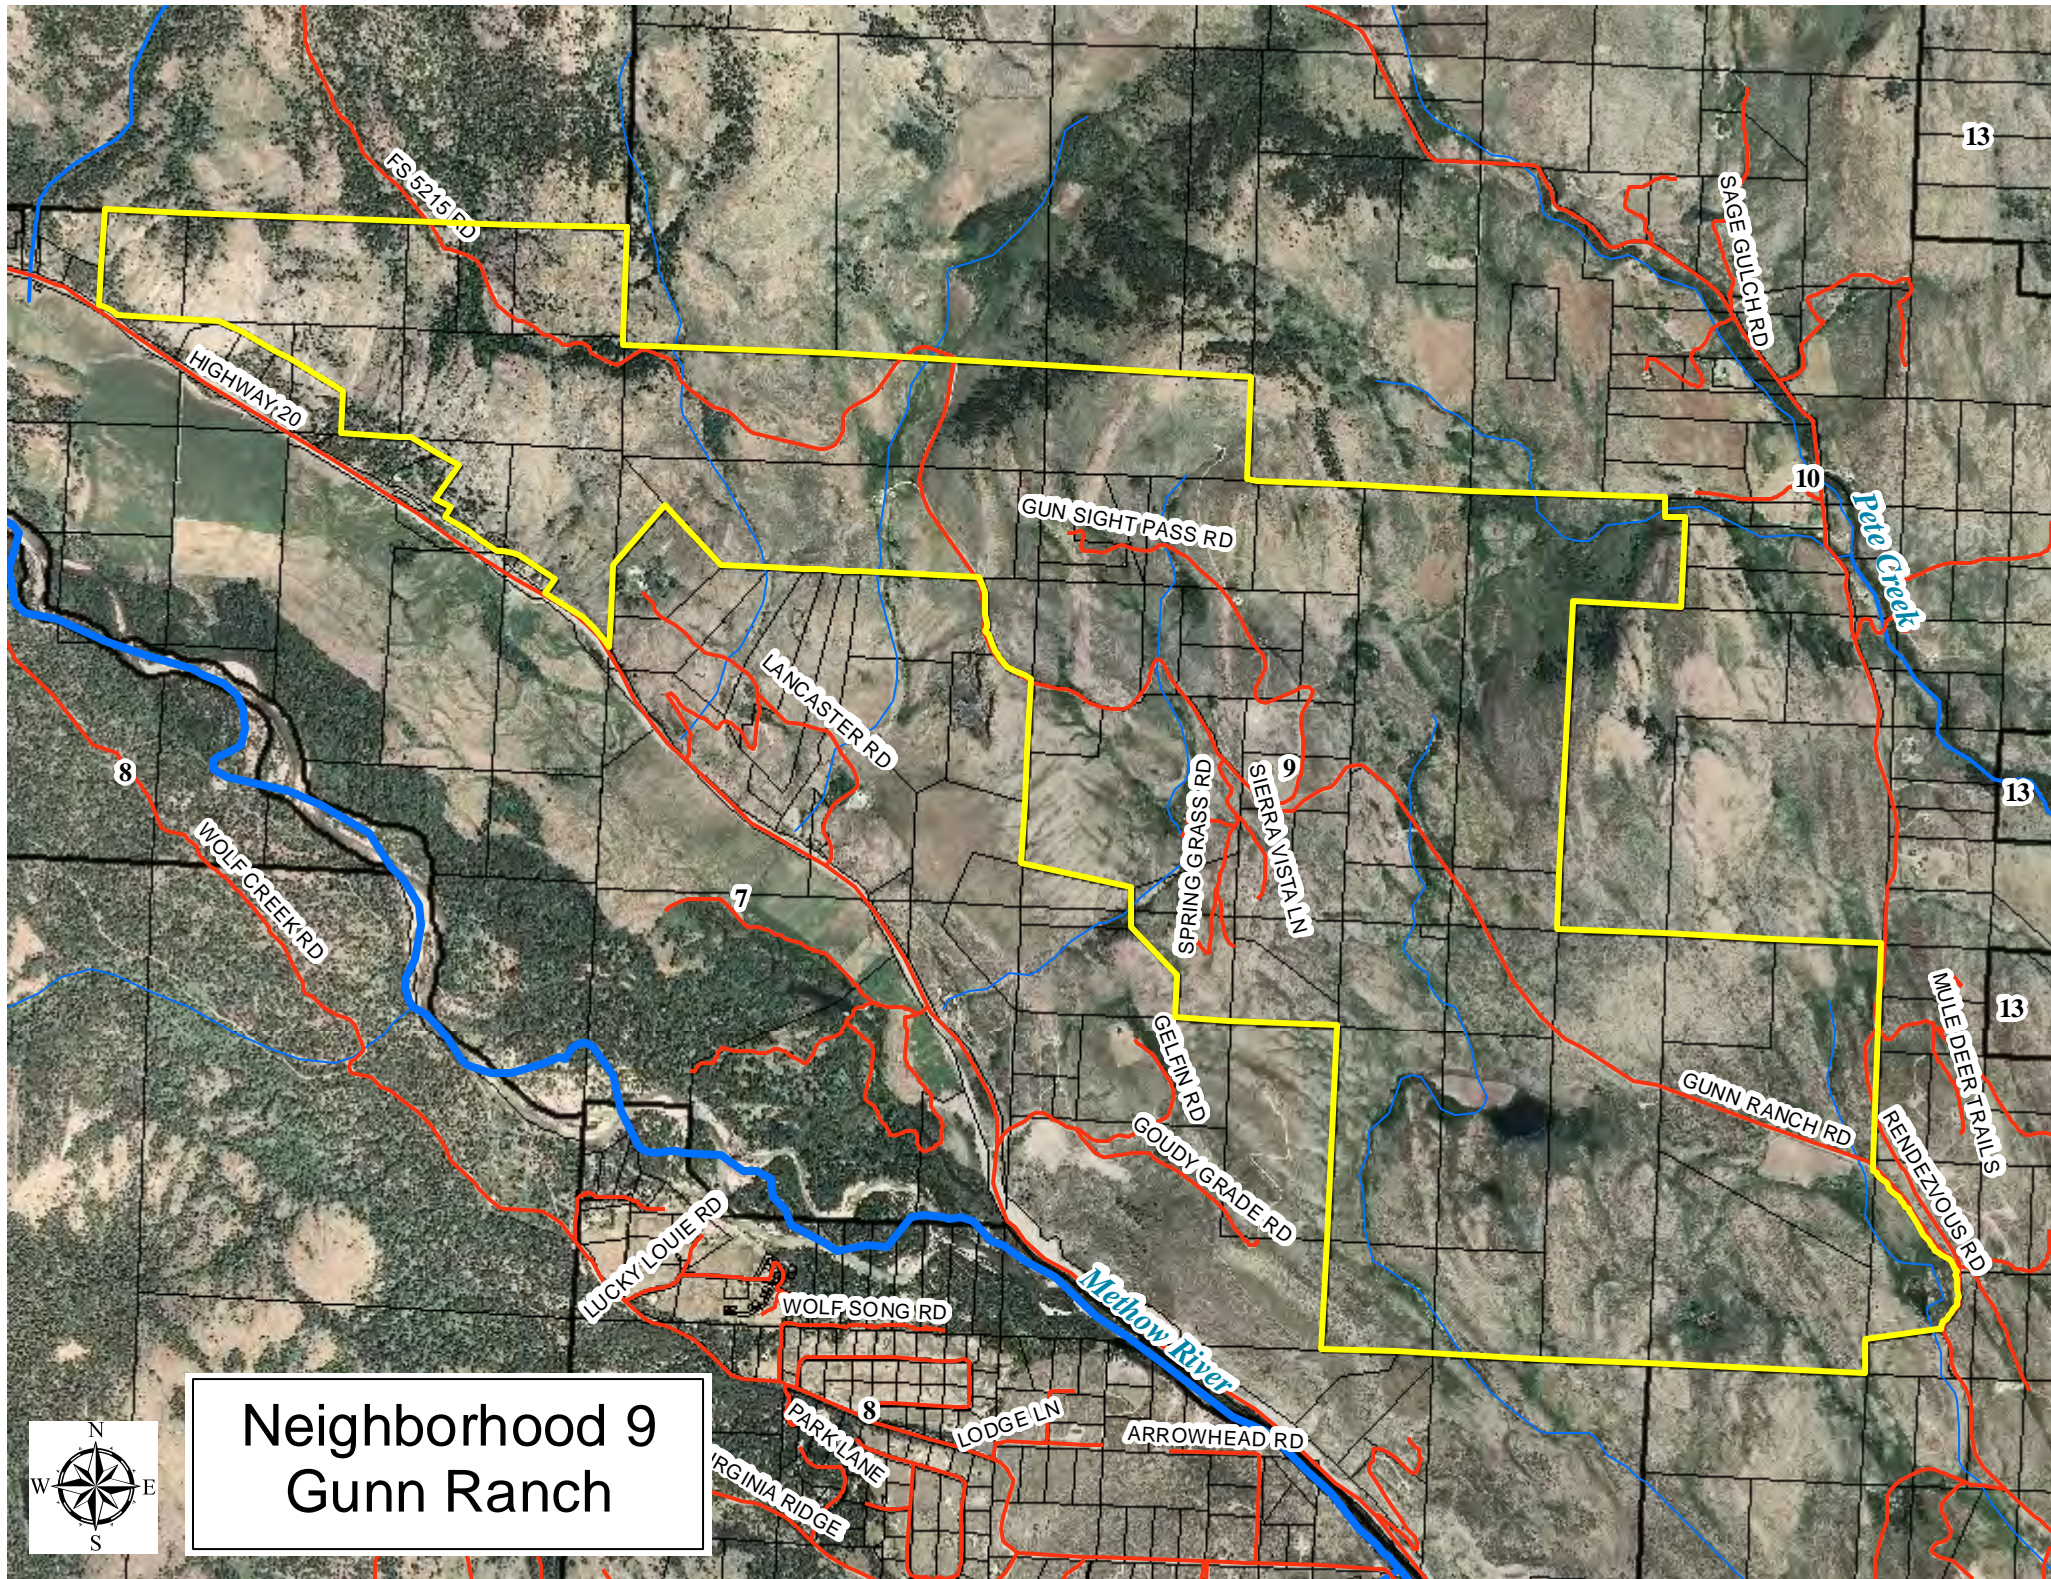

Neighborhood 6
West Weeman

Little Falls Creek

Neighborhood 7
Winthrop to Weeman

Neighborhood 7
Winthrop to Weeman

Neighborhood 8
Wolf Creek Road

Neighborhood 8
Wolf Creek Road

Neighborhood 9
Gunn Ranch

FS 5215 RD

HIGHWAY 20

SAGE GULCH RD

GUN SIGHT PASS RD

Pete Creek

LANCASTER RD

SPRING GRASS RD

SIERRA VISTA LN

WOLF CREEK RD