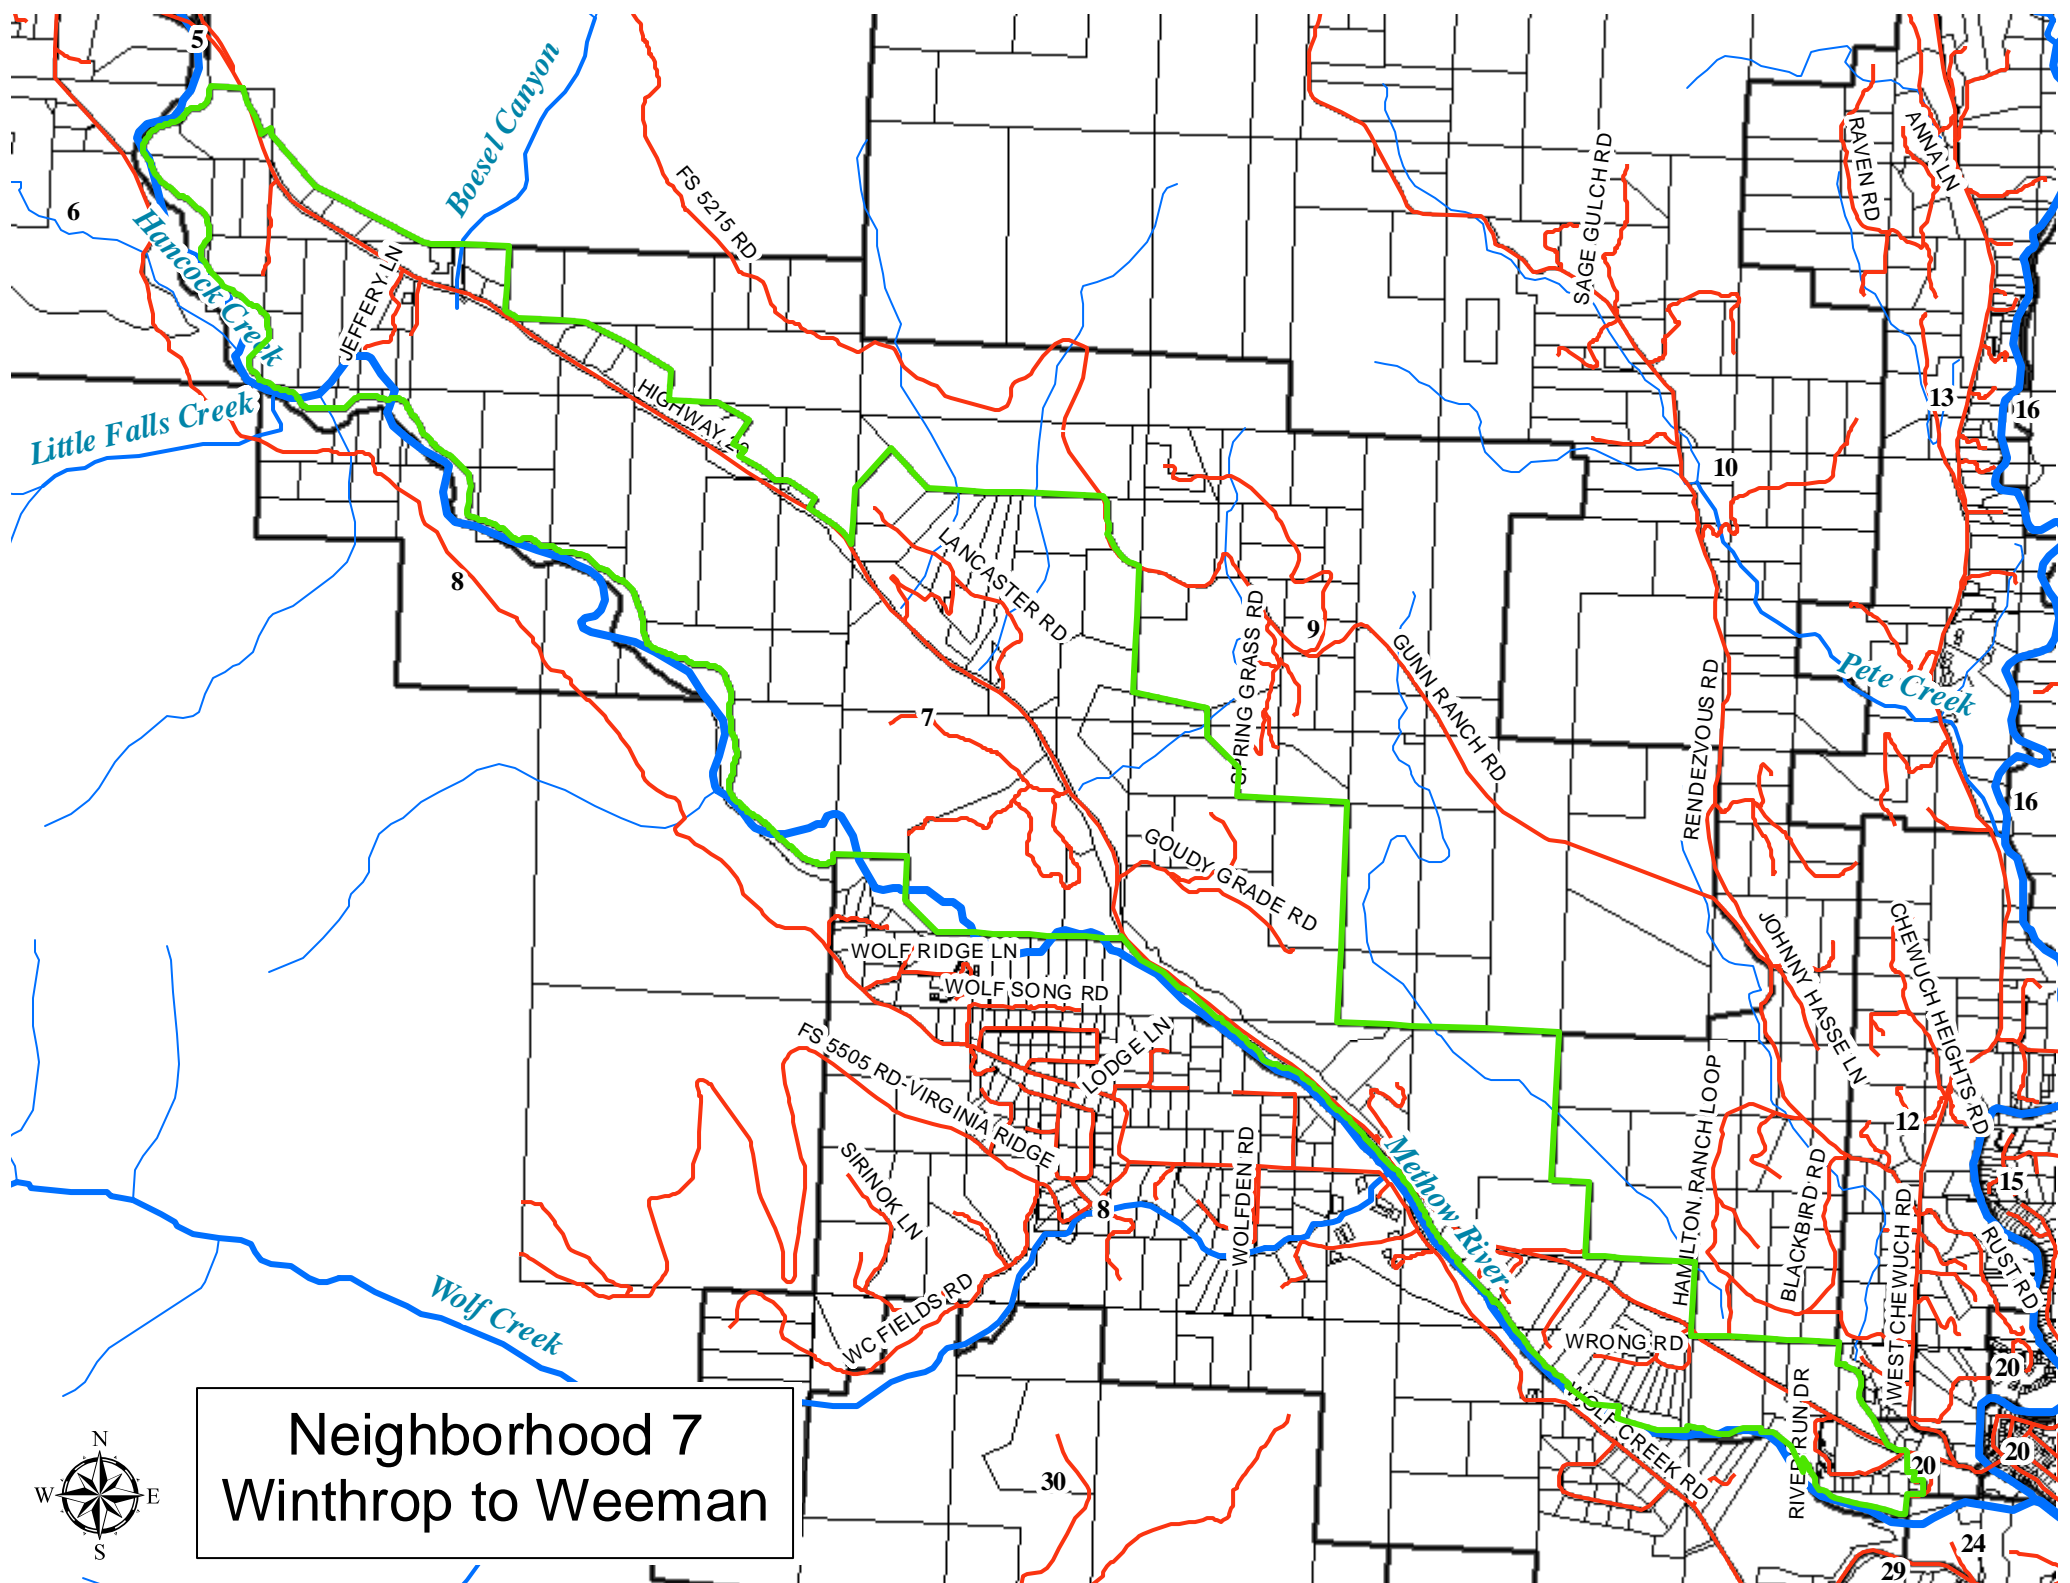

Neighborhood 6
West Weeman

Little Falls Creek

Neighborhood 7
Winthrop to Weeman

Neighborhood 7
Winthrop to Weeman

Neighborhood 8
Wolf Creek Road

Neighborhood 8
Wolf Creek Road

Neighborhood 9
Gunn Ranch

FS 5215 RD

HIGHWAY 20

SAGE GULCH RD

GUN SIGHT PASS RD

Pete Creek

LANCASTER RD

SPRING GRASS RD

SIERRA VISTA LN

WOLF CREEK RD