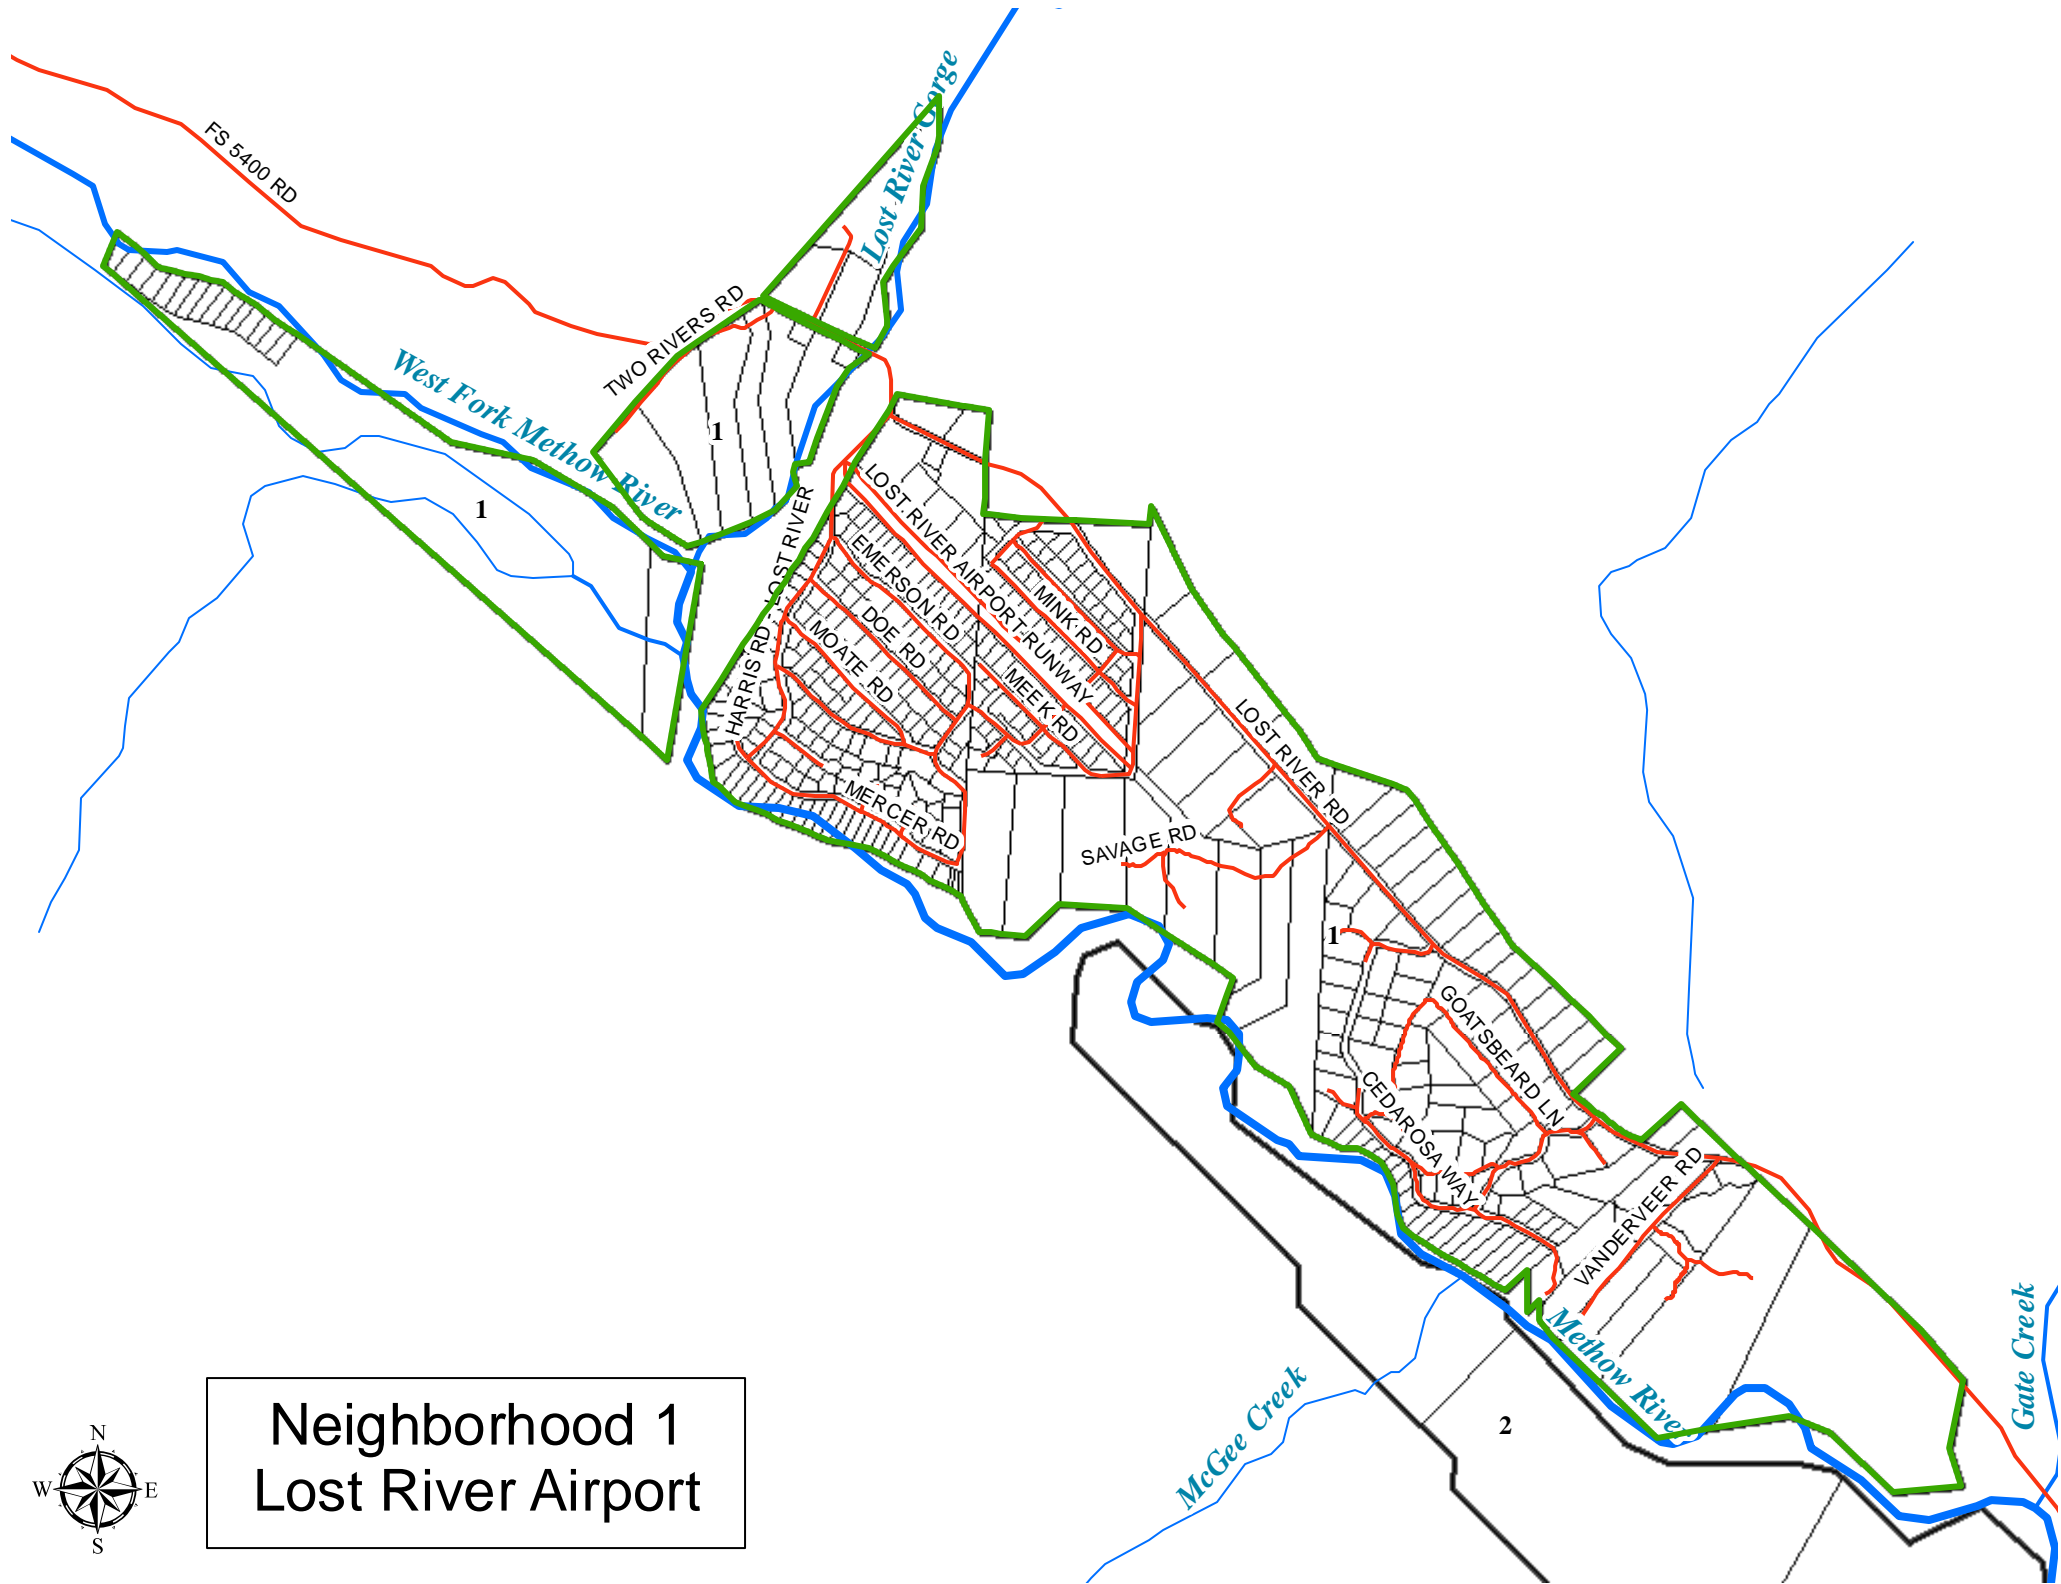

GOATSBEARD LN

CEDAROSA WAY

VANDERVEER RD

Methow River

McGee Creek

Gate Creek

1

1

1

2

Neighborhood 1
Lost River Airport

Neighborhood 2
Upper Lost River Road

Neighborhood 2
Upper Lost River Road

Neighborhood 3
Lower Lost River Road

Neighborhood 3
Lower Lost River Road

Neighborhood 4
Goat Creek Road