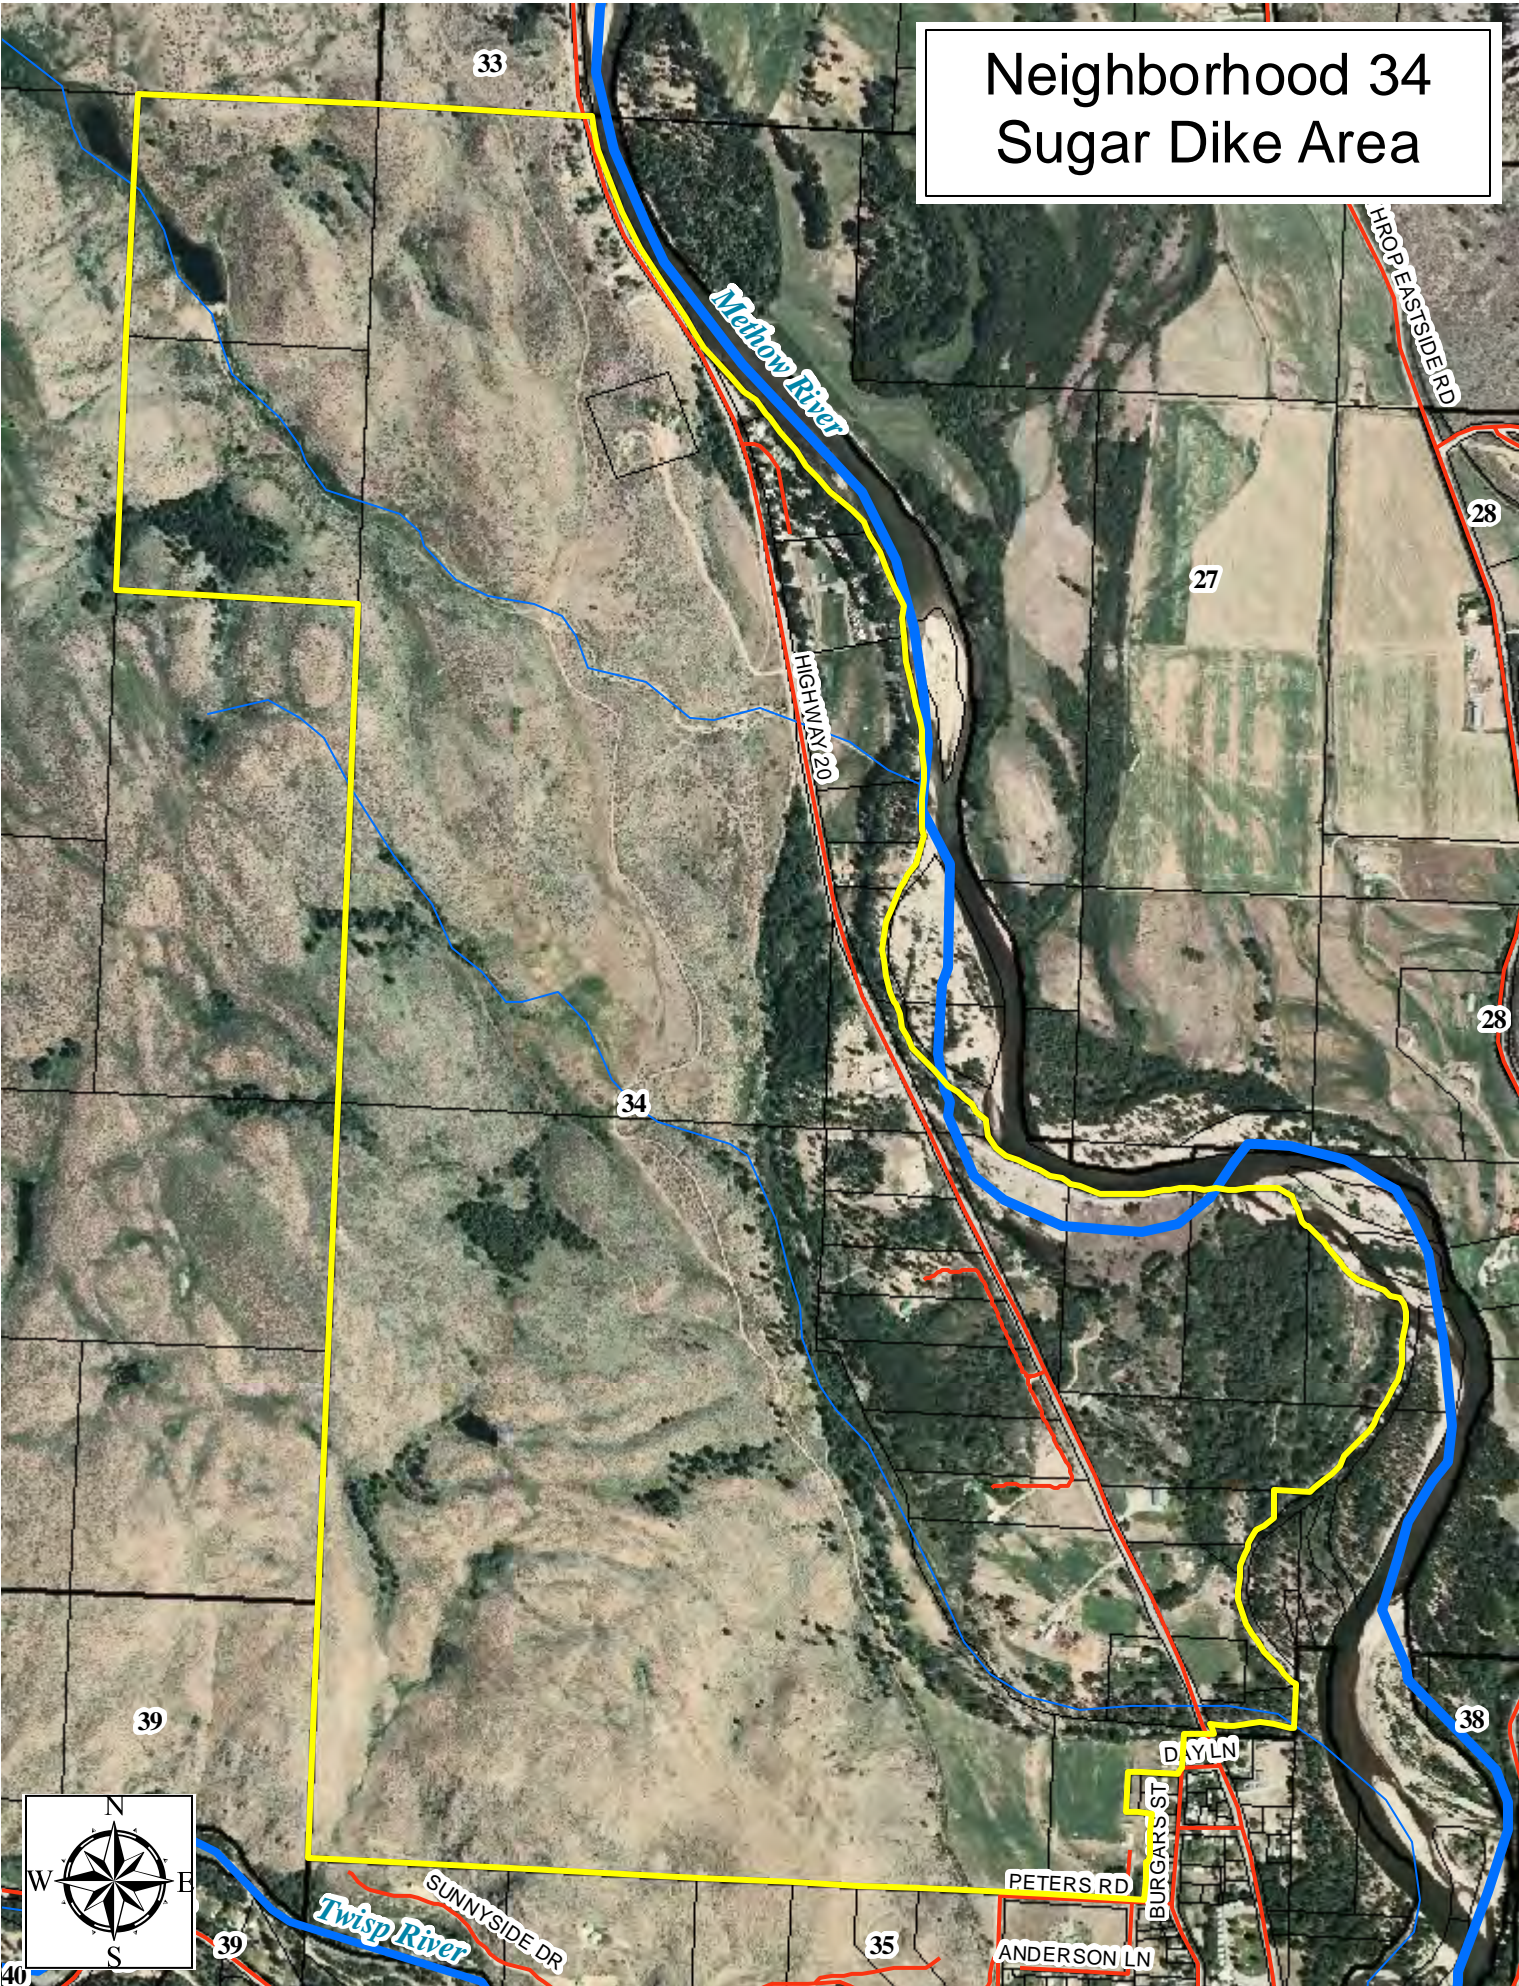

Neighborhood 24
Horizon Flats

Neighborhood 25 Lower Bear Creek

Neighborhood 25 Lower Bear Creek

Neighborhood 26
Methow Valley Airport

Neighborhood 26
Methow Valley Airport

Neighborhood 27 East County Road South

Neighborhood 32 Hoot N Holler Area

Neighborhood 33
Old Twisp Highway Area

Neighborhood 33
Old Twisp Highway Area

Neighborhood 34 Sugar Dike Area

Neighborhood 34 Sugar Dike Area

Neighborhood 35
Horse Shoe Tract

Neighborhood 36
Twisp Proper

Neighborhood 36
Twisp Proper

Neighborhood 37
Painters Edition

Neighborhood 37
Painters Edition

39

36

37

45