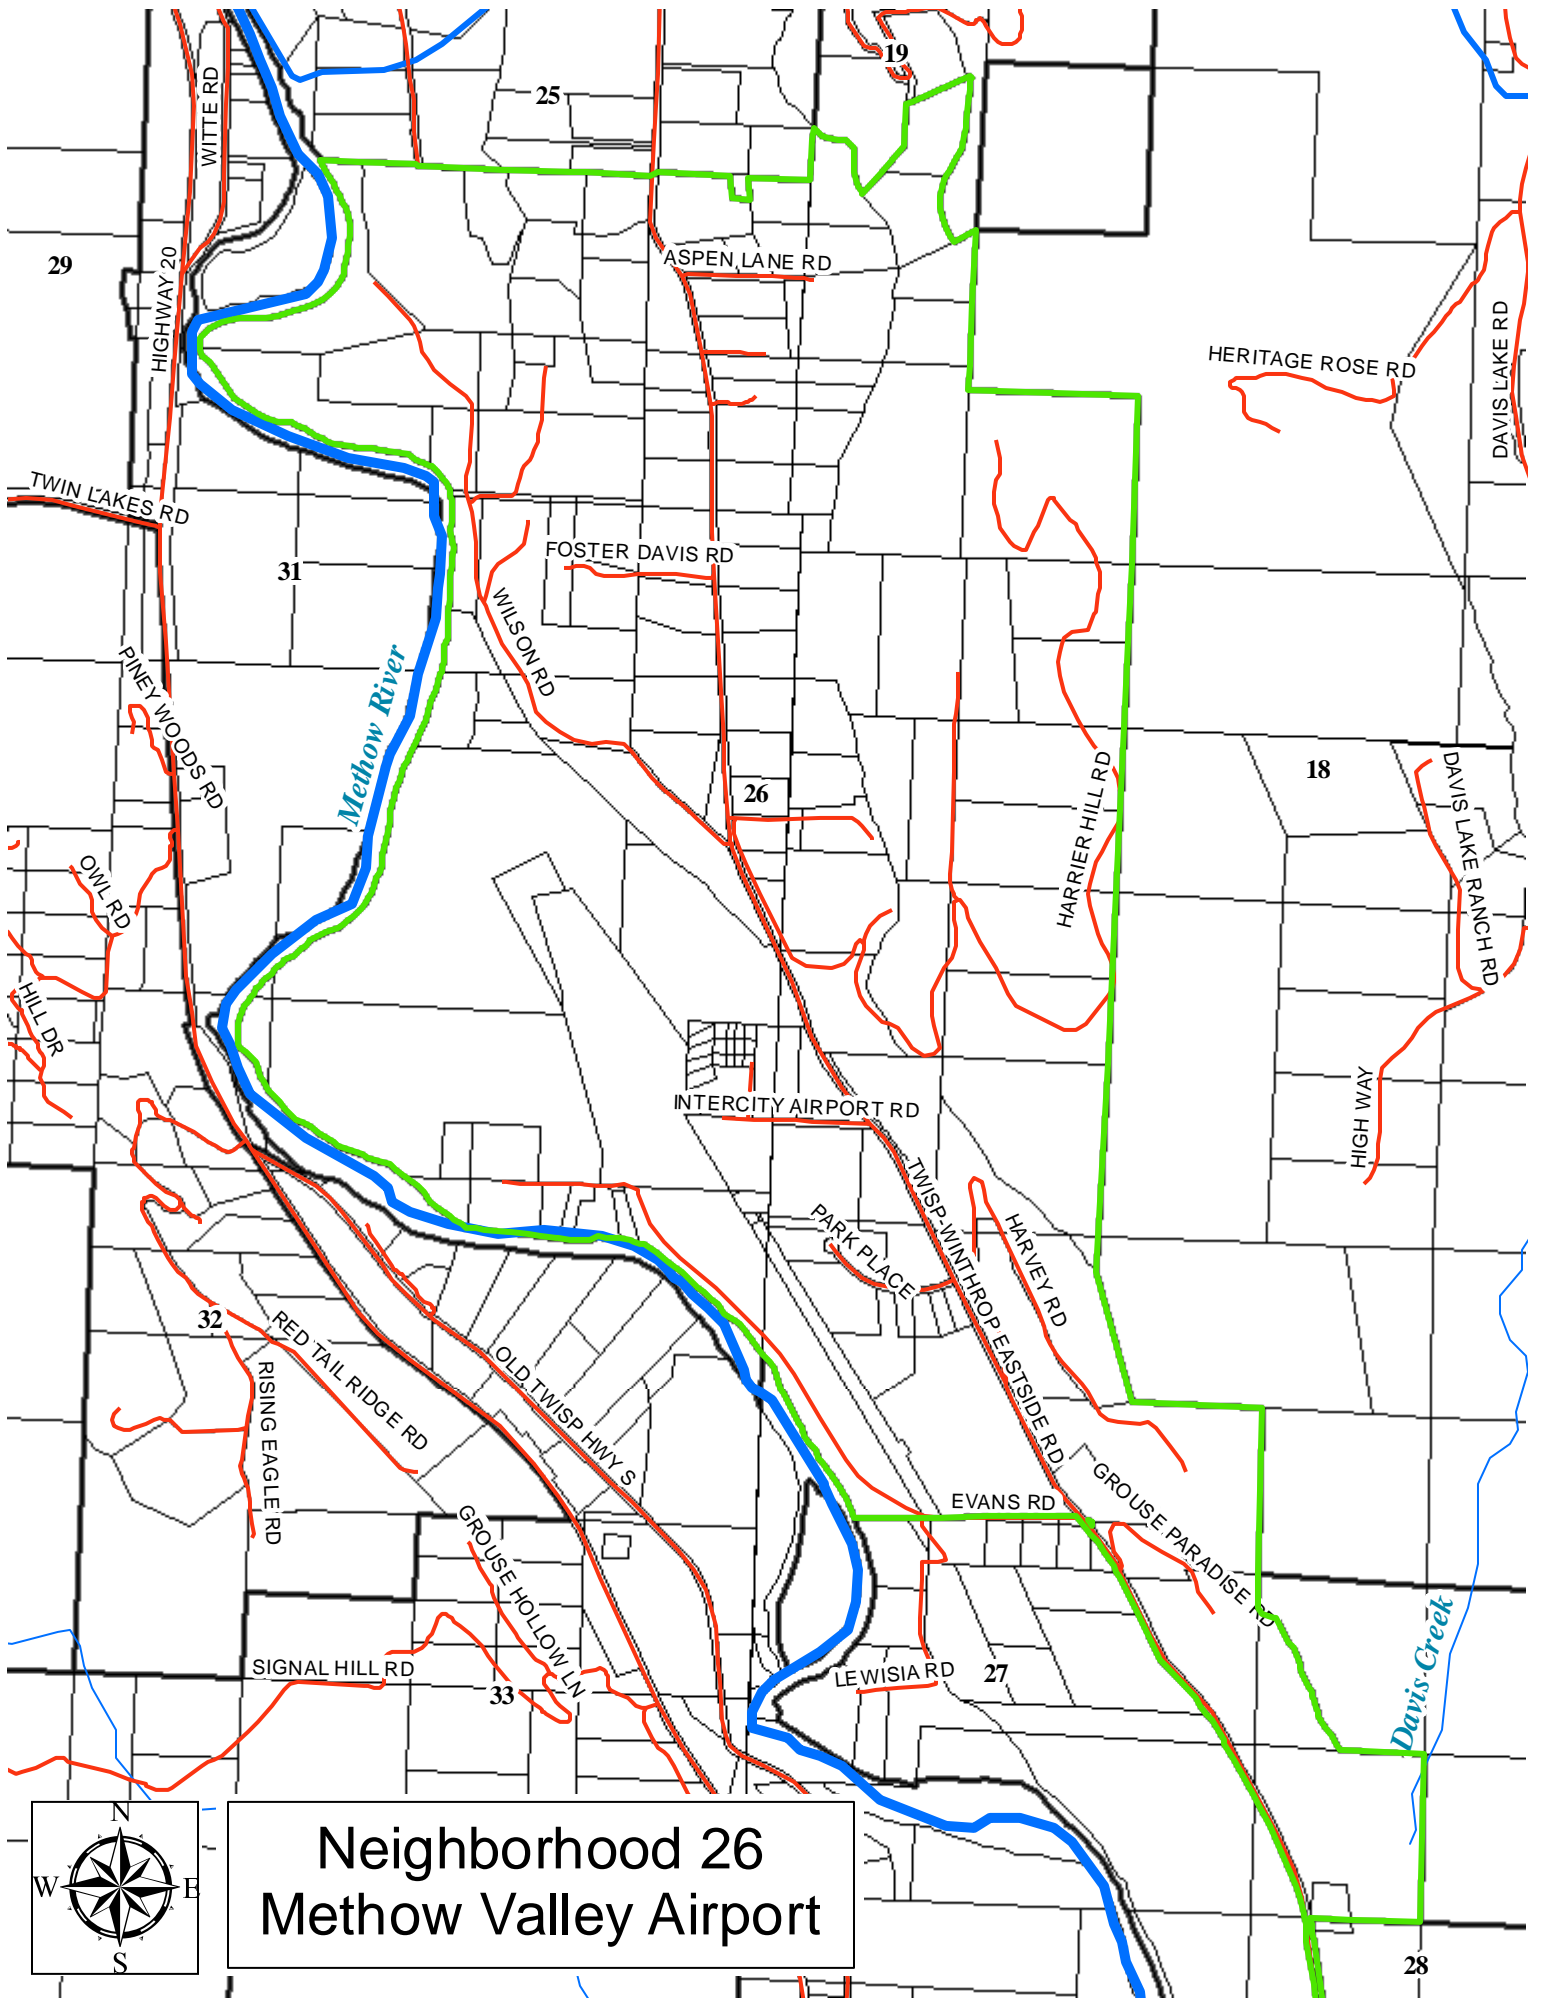

Neighborhood 21 Rose's Hill

Neighborhood 21 Rose's Hill

Neighborhood 22 Heckendorn

Neighborhood 22 Heckendorn

Neighborhood 23 Winthrop Highway 20 South

Neighborhood 23 Winthrop Highway 20 South

Neighborhood 24
Horizon Flats

Neighborhood 24
Horizon Flats

Neighborhood 25 Lower Bear Creek

Neighborhood 25 Lower Bear Creek

Neighborhood 26
Methow Valley Airport

Neighborhood 26
Methow Valley Airport

Neighborhood 27 East County Road South

Neighborhood 27 East County Road South

32

26

33

27

28

39

34

38

35

SIGNAL HILL RD

EVANS RD

LEWISIA RD

OLD TWISP HWY S

TWISP-WINTHROP EASTSIDE RD

BONNER LAKE RD