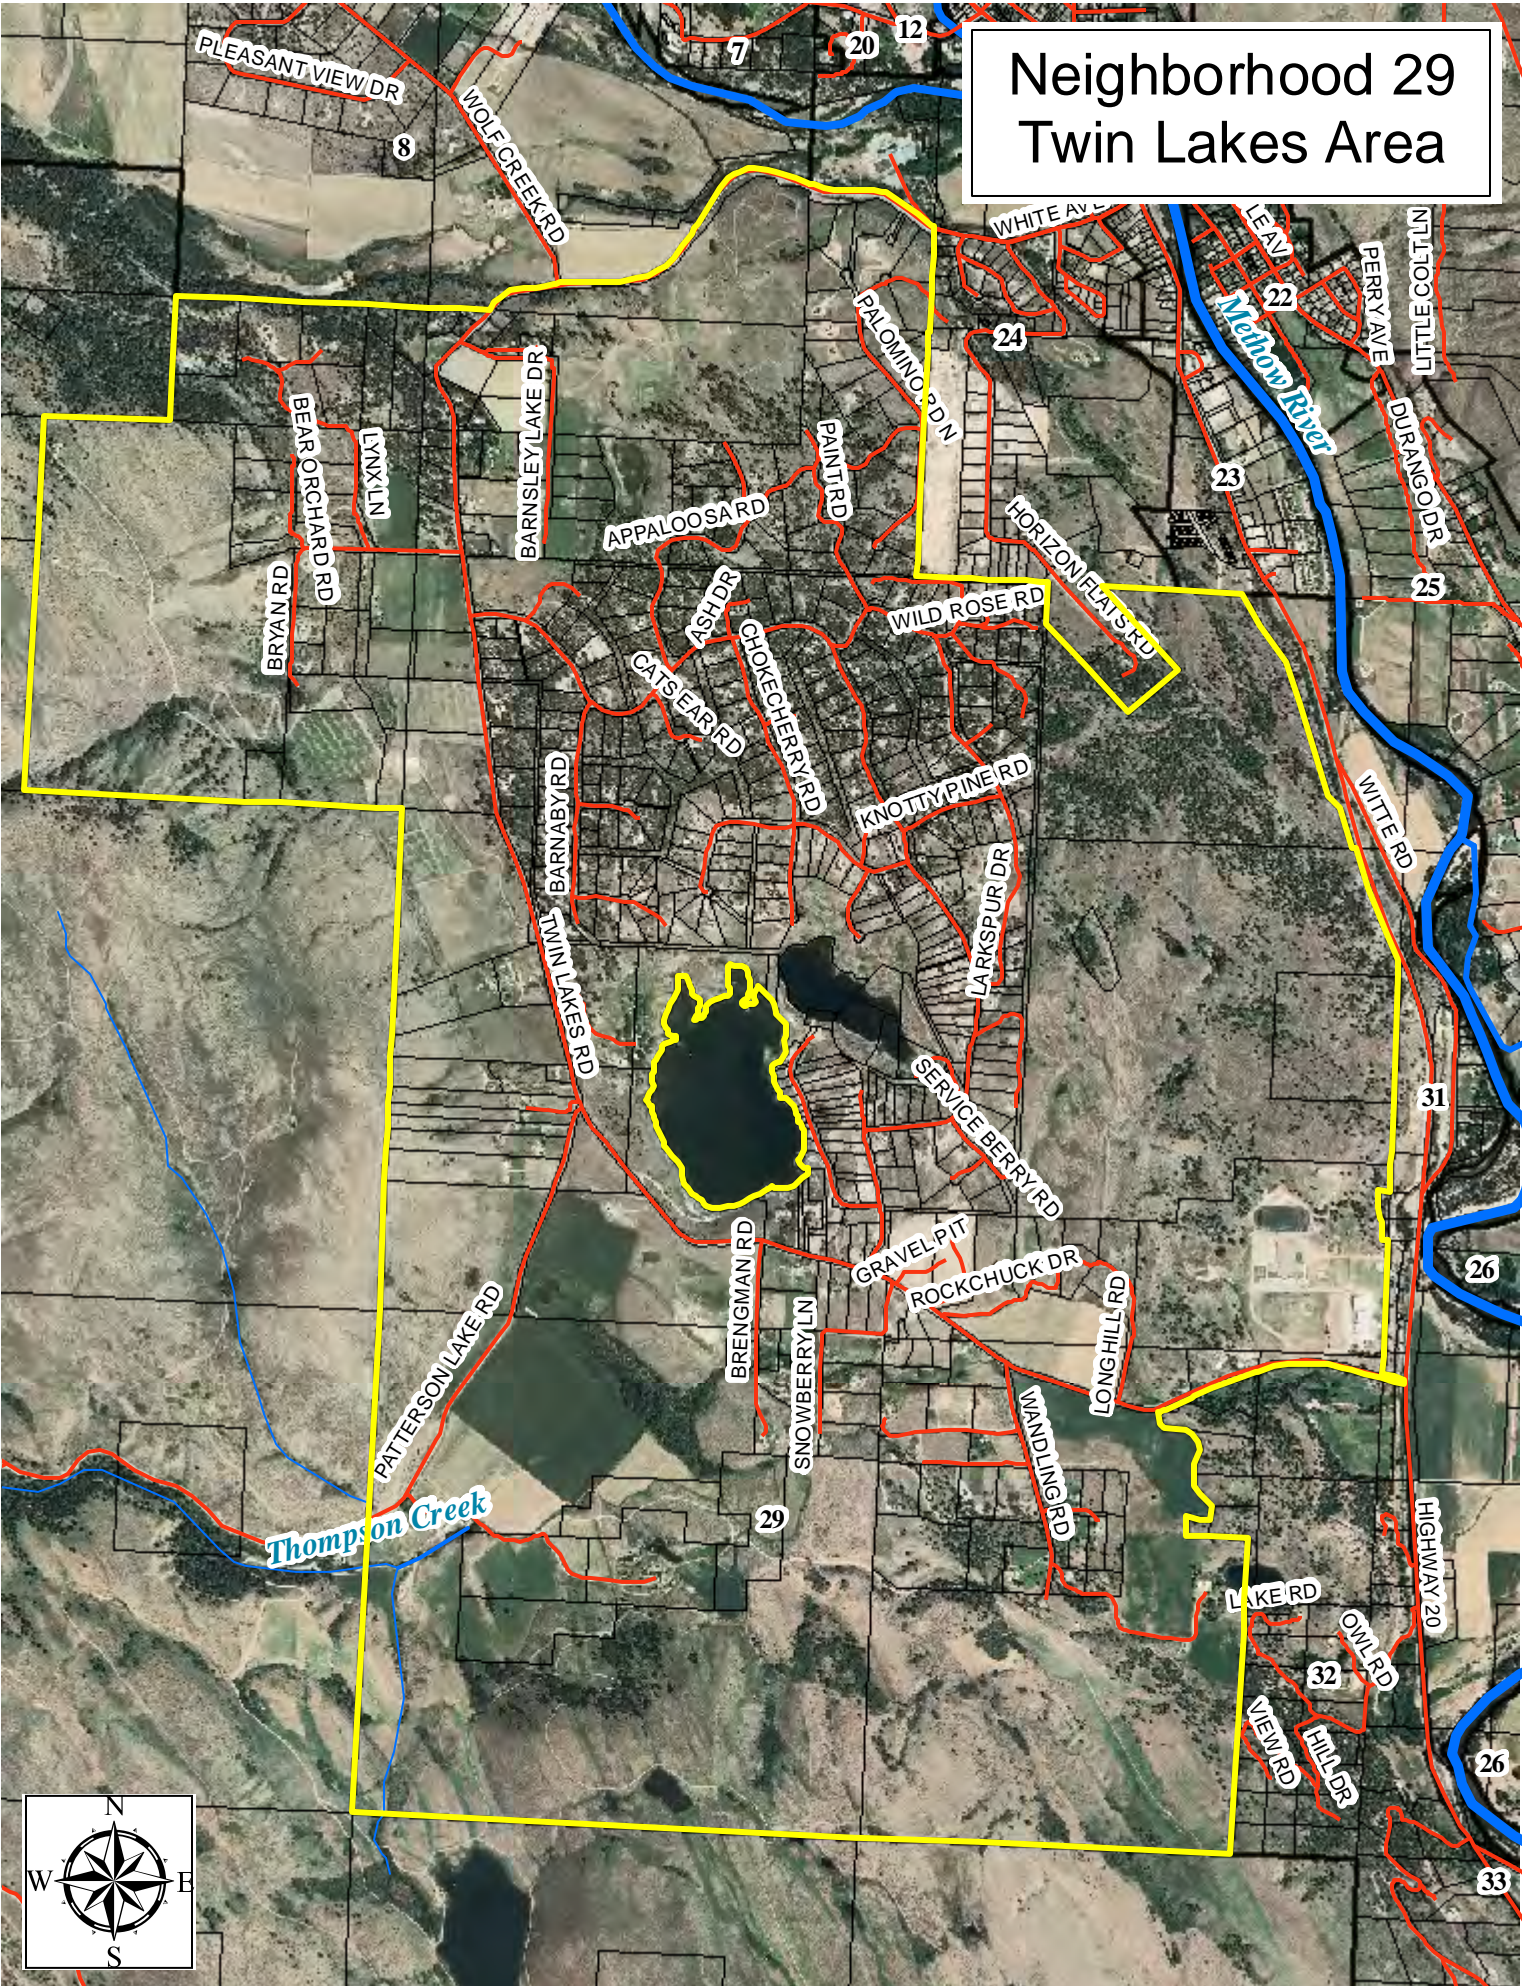

Neighborhood 21 Rose's Hill

Neighborhood 21 Rose's Hill

Neighborhood 22 Heckendorn

Neighborhood 22 Heckendorn

Neighborhood 23 Winthrop Highway 20 South

Neighborhood 23 Winthrop Highway 20 South

Neighborhood 24
Horizon Flats

Neighborhood 24
Horizon Flats

Neighborhood 25 Lower Bear Creek

Neighborhood 25 Lower Bear Creek

Neighborhood 26
Methow Valley Airport

Neighborhood 26
Methow Valley Airport

Neighborhood 27 East County Road South

BALKY HILL RD

HOMESTEAD HILL S RD

NANASU RD

Mellow River

Davis Cr

HIGHWAY 20

Neighborhood 28
Balky Hill

3 35 35 36 37 38 46 50

Neighborhood 28
Balky Hill

Neighborhood 29 Twin Lakes Area

Neighborhood 30 Pine Forest

Neighborhood 30 Pine Forest

Neighborhood 31 Witte Road Area

Neighborhood 31 Witte Road Area

Neighborhood 32 Hoot N Holler Area