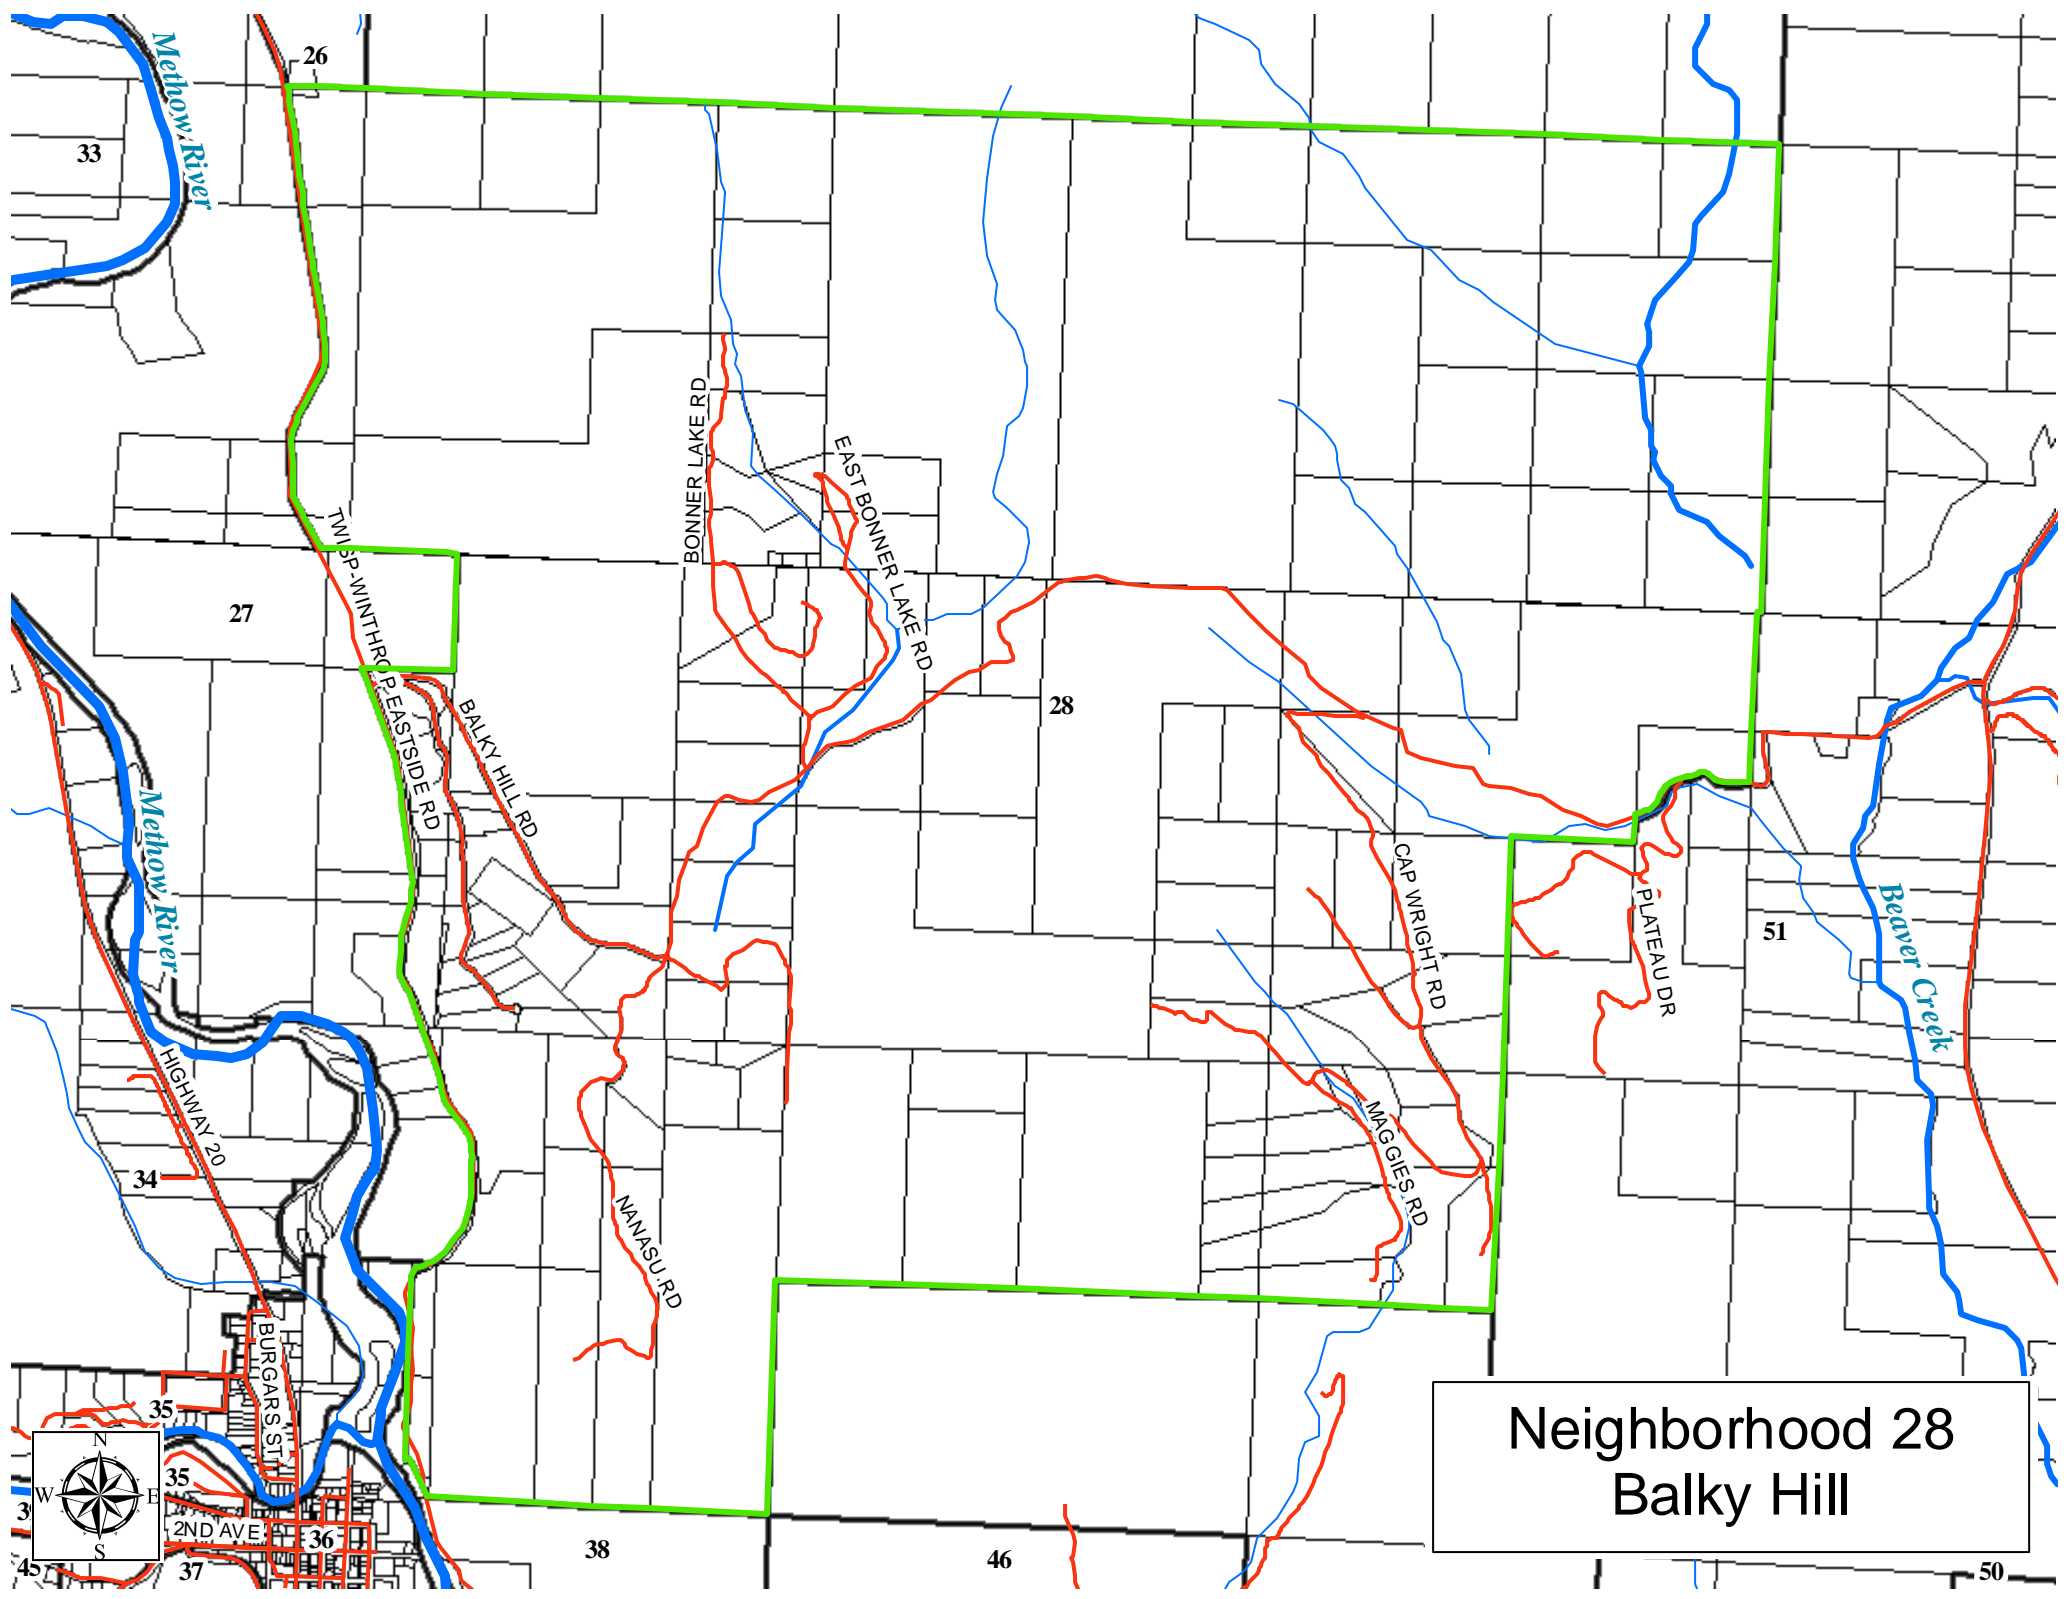

BALKY HILL RD

HOMESTEAD HILL S RD

NANASU RD

Mellow River

Davis Cr

HIGHWAY 20

Neighborhood 28
Balky Hill

3 35 35 36 37 38 46 50

Neighborhood 28
Balky Hill

Neighborhood 29 Twin Lakes Area

Neighborhood 30 Pine Forest

Neighborhood 30 Pine Forest

Neighborhood 31 Witte Road Area

Neighborhood 31 Witte Road Area

Neighborhood 32 Hoot N Holler Area

Neighborhood 32 Hoot N Holler Area

Neighborhood 33
Old Twisp Highway Area

Neighborhood 33
Old Twisp Highway Area

Neighborhood 34 Sugar Dike Area

Neighborhood 34 Sugar Dike Area

Neighborhood 35
Horse Shoe Tract