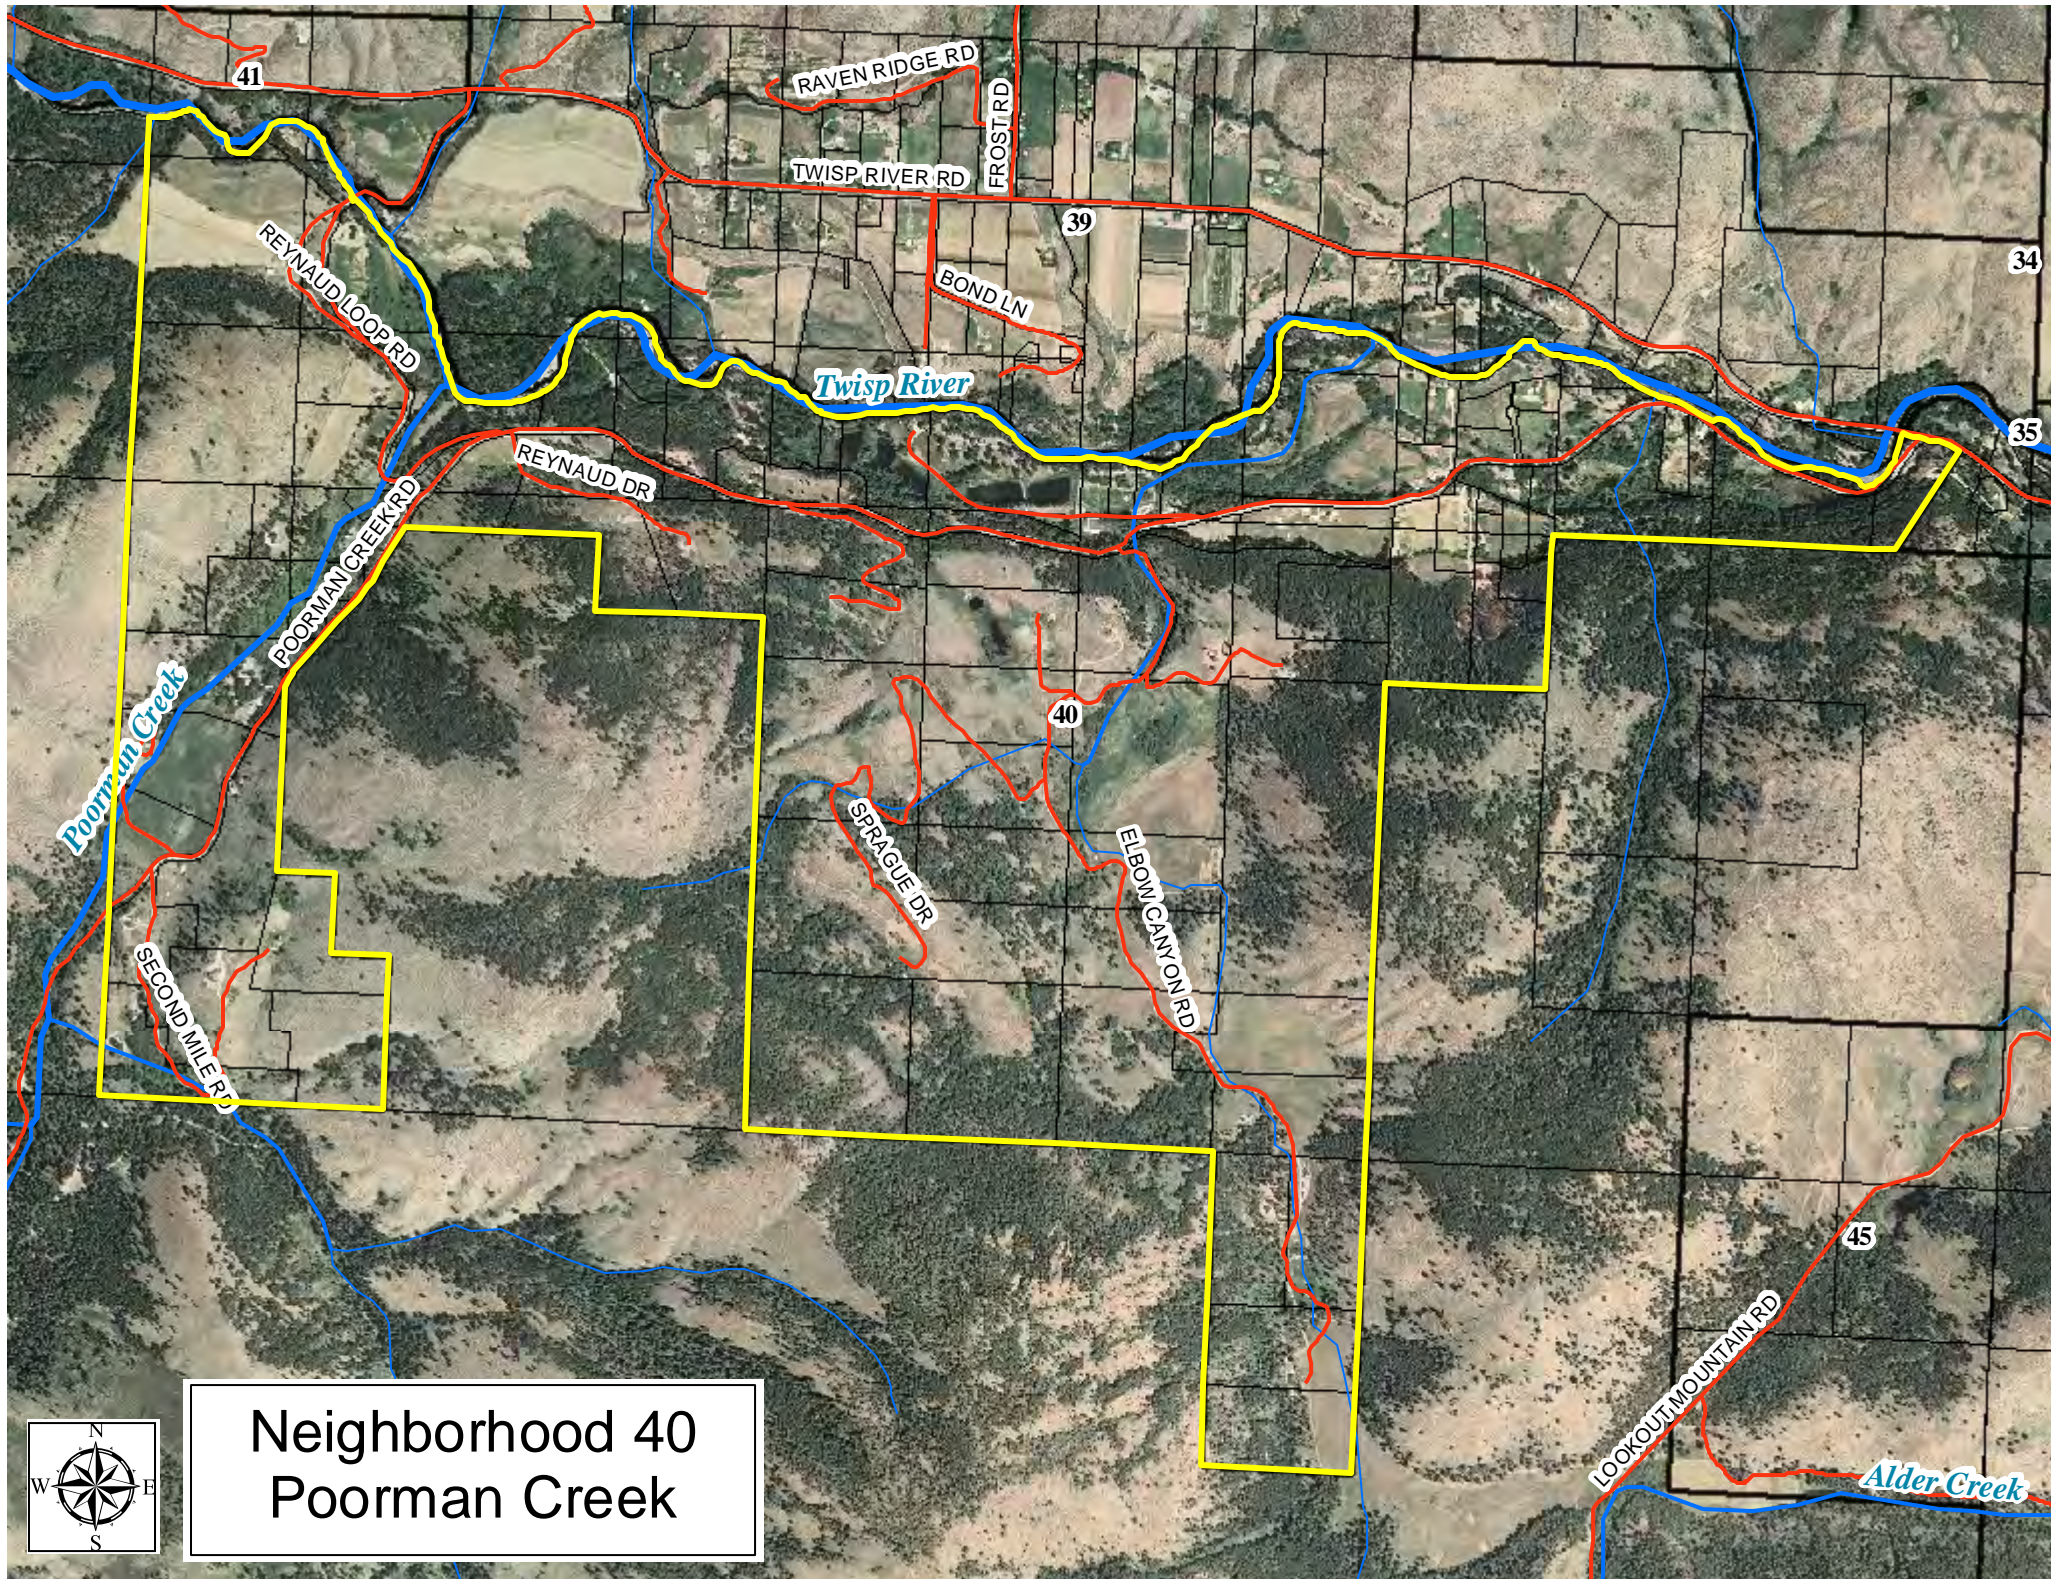

YOAKUM DR

2ND AVE

AUTUMN LN

Methow River

HIGHWAY 20

45

37

Neighborhood 40
Poorman Creek