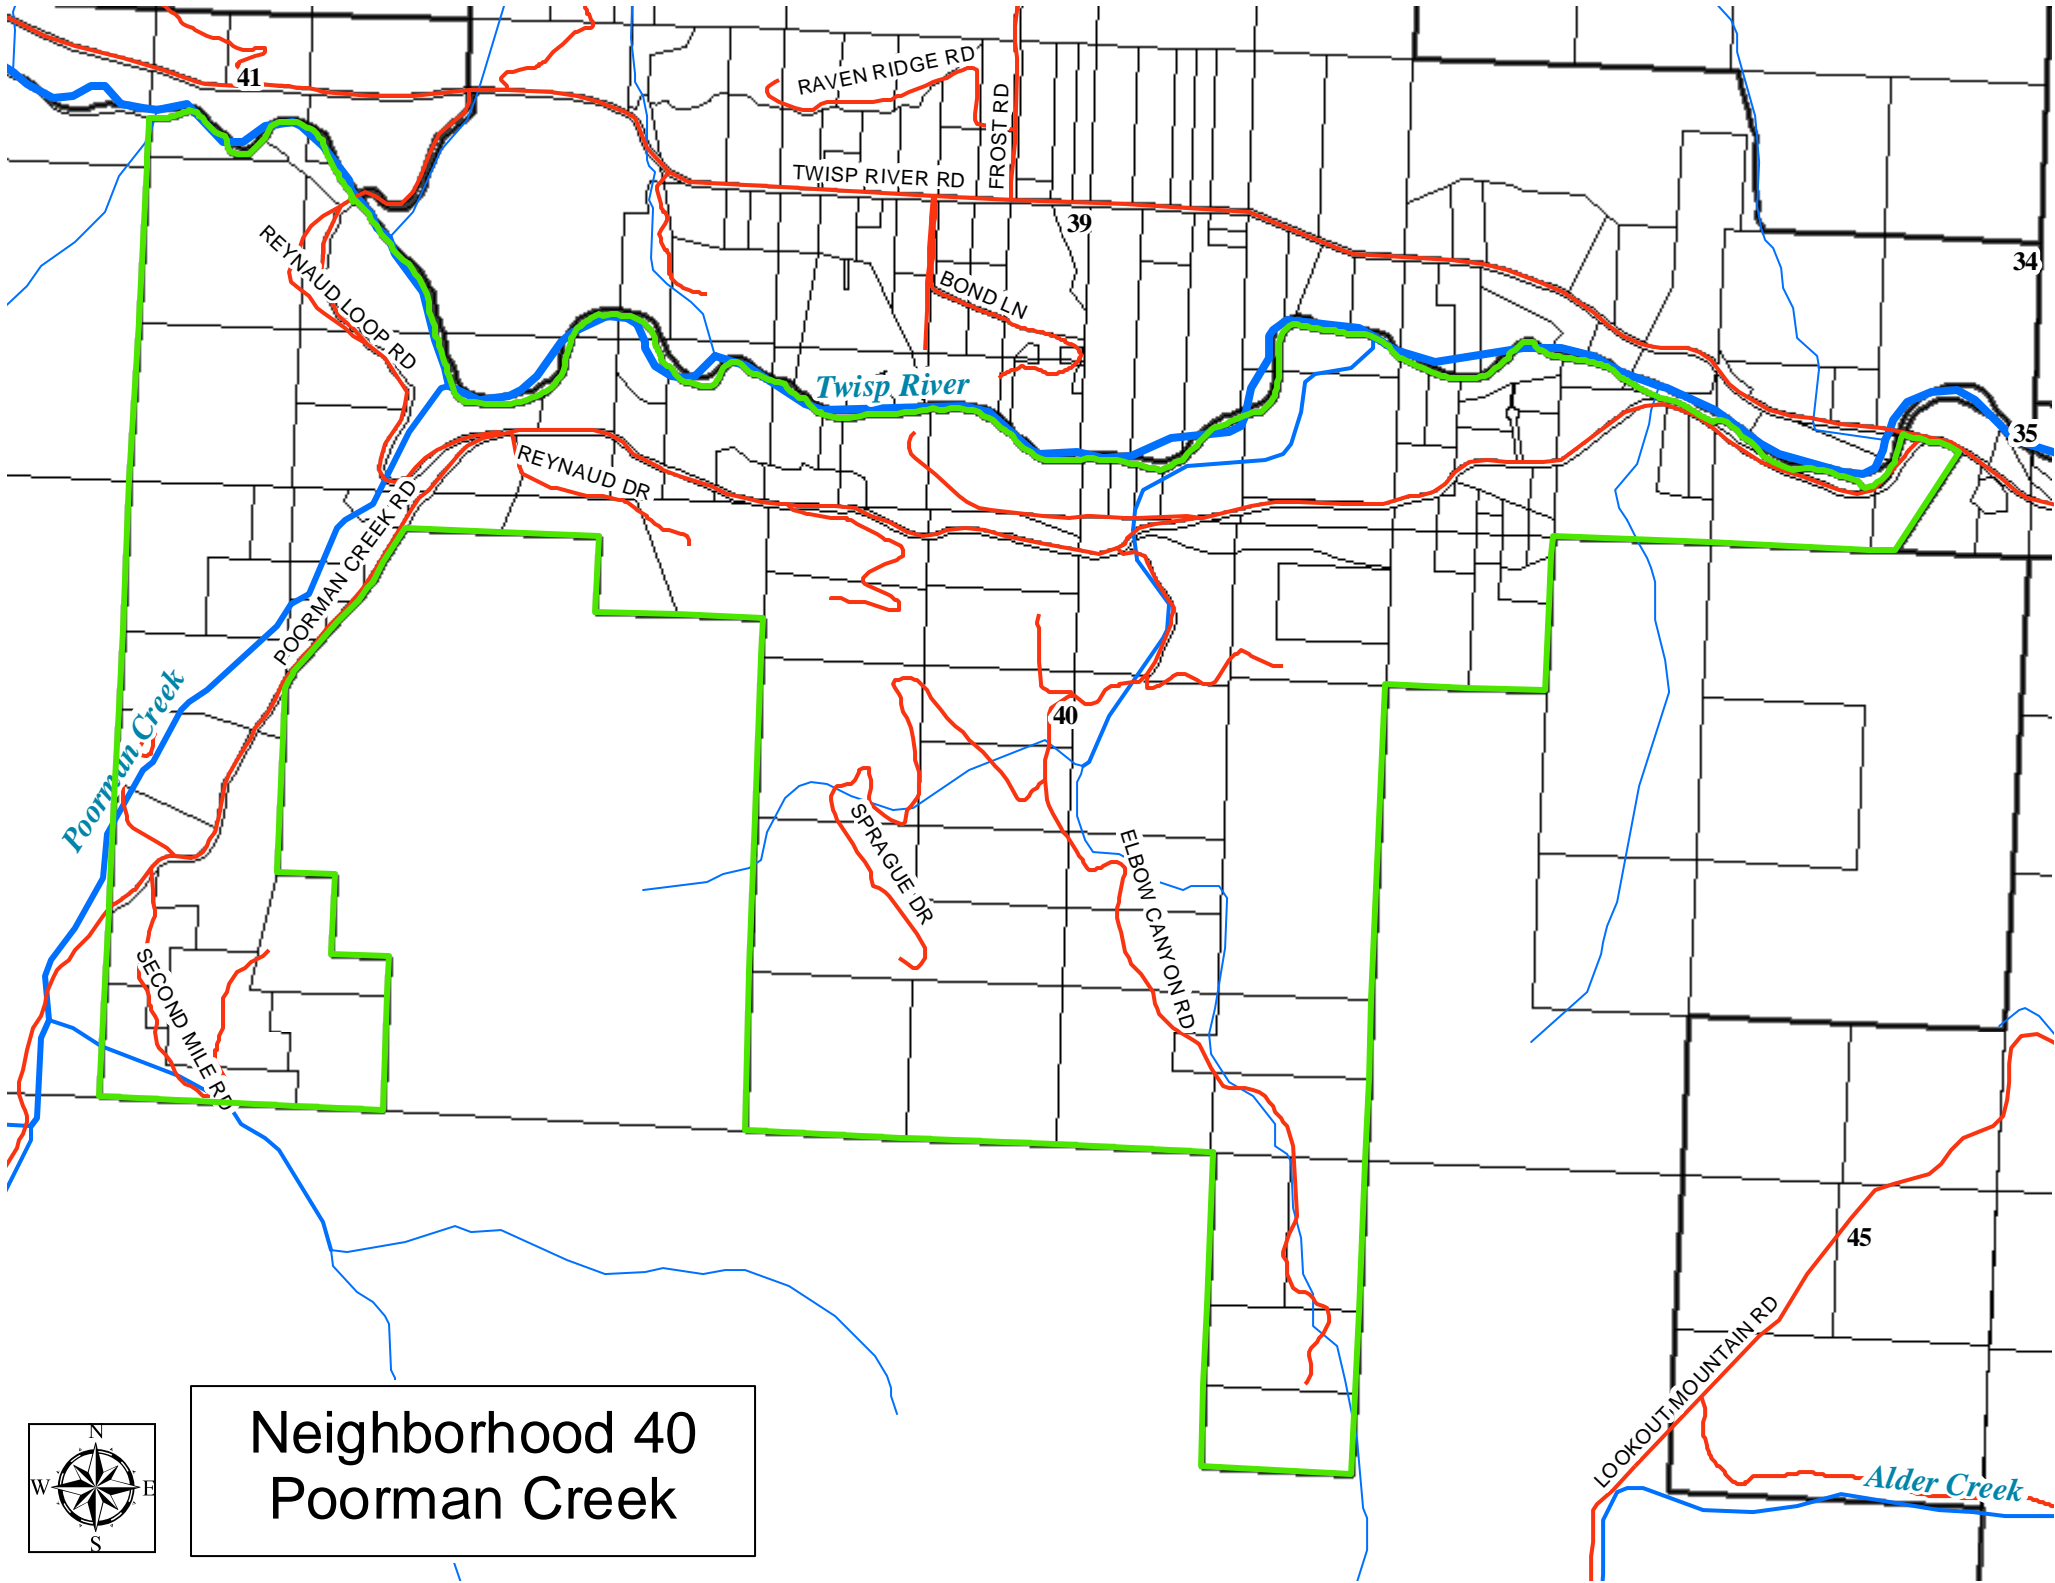

YOAKUM DR

2ND AVE

AUTUMN LN

Methow River

HIGHWAY 20

45

37

Neighborhood 40
Poorman Creek

Neighborhood 40
Poorman Creek