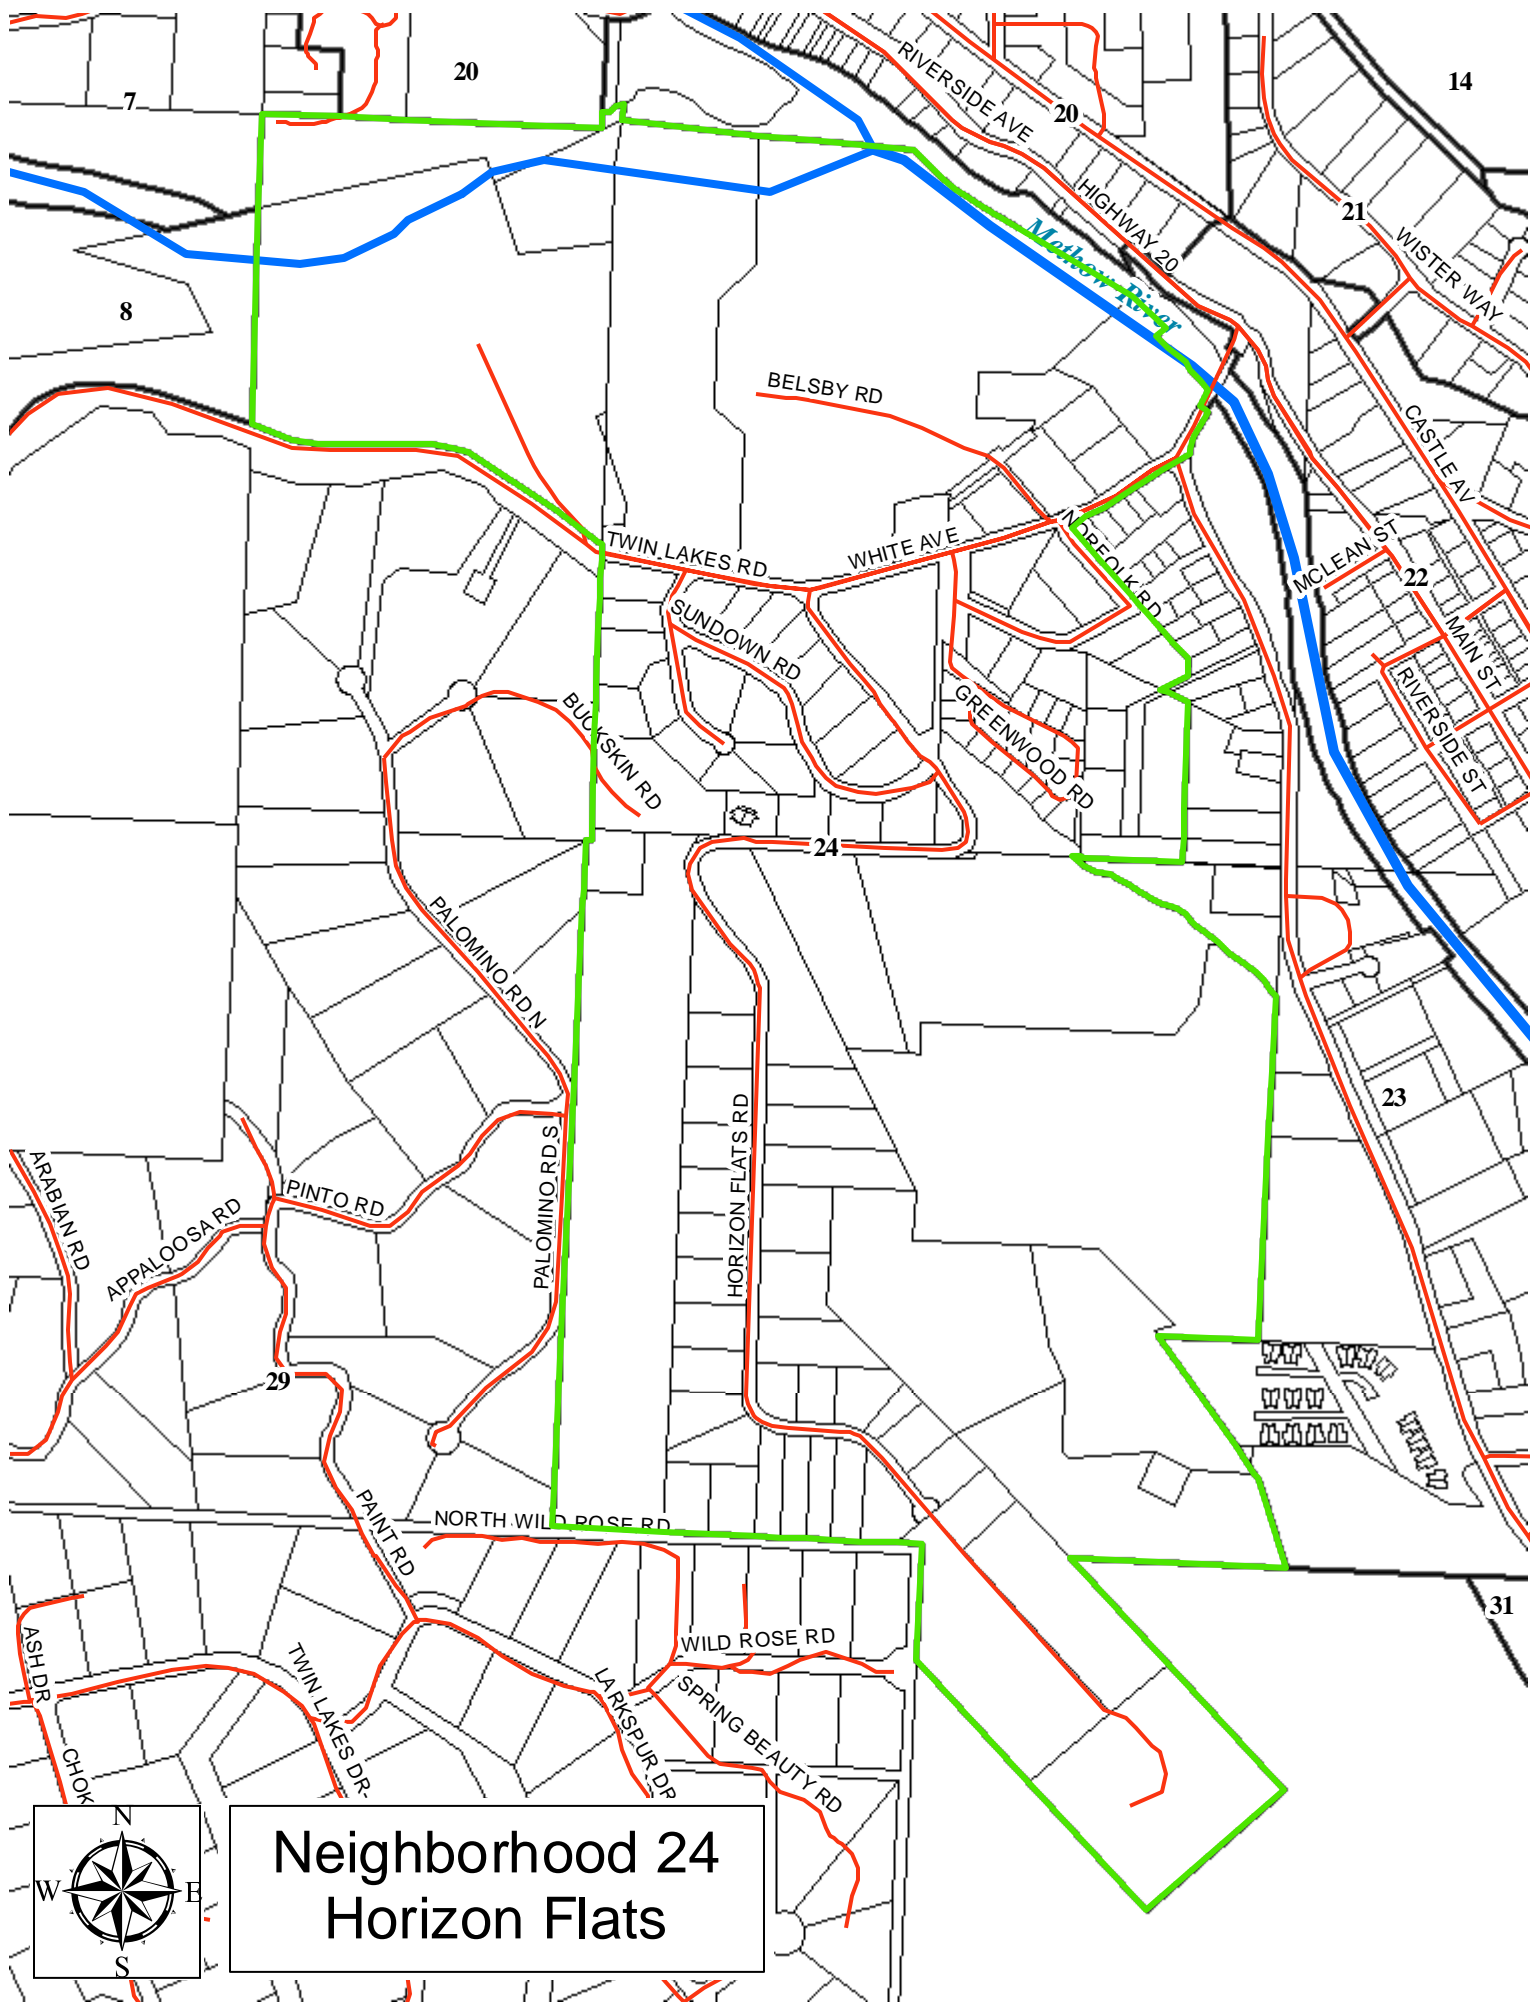

Neighborhood 21 Rose's Hill

Neighborhood 21 Rose's Hill

Neighborhood 22 Heckendorn

Neighborhood 22 Heckendorn

Neighborhood 23 Winthrop Highway 20 South

Neighborhood 23 Winthrop Highway 20 South

Neighborhood 24
Horizon Flats

Neighborhood 24
Horizon Flats

Neighborhood 25 Lower Bear Creek

Neighborhood 25 Lower Bear Creek

Neighborhood 26
Methow Valley Airport

Neighborhood 26
Methow Valley Airport

Neighborhood 27 East County Road South

Neighborhood 27 East County Road South

32

26

33

27

28

39

34

38

35

SIGNAL HILL RD

EVANS RD

LEWISIA RD

OLD TWISP HWY S

TWISP-WINTHROP EASTSIDE RD

BONNER LAKE RD