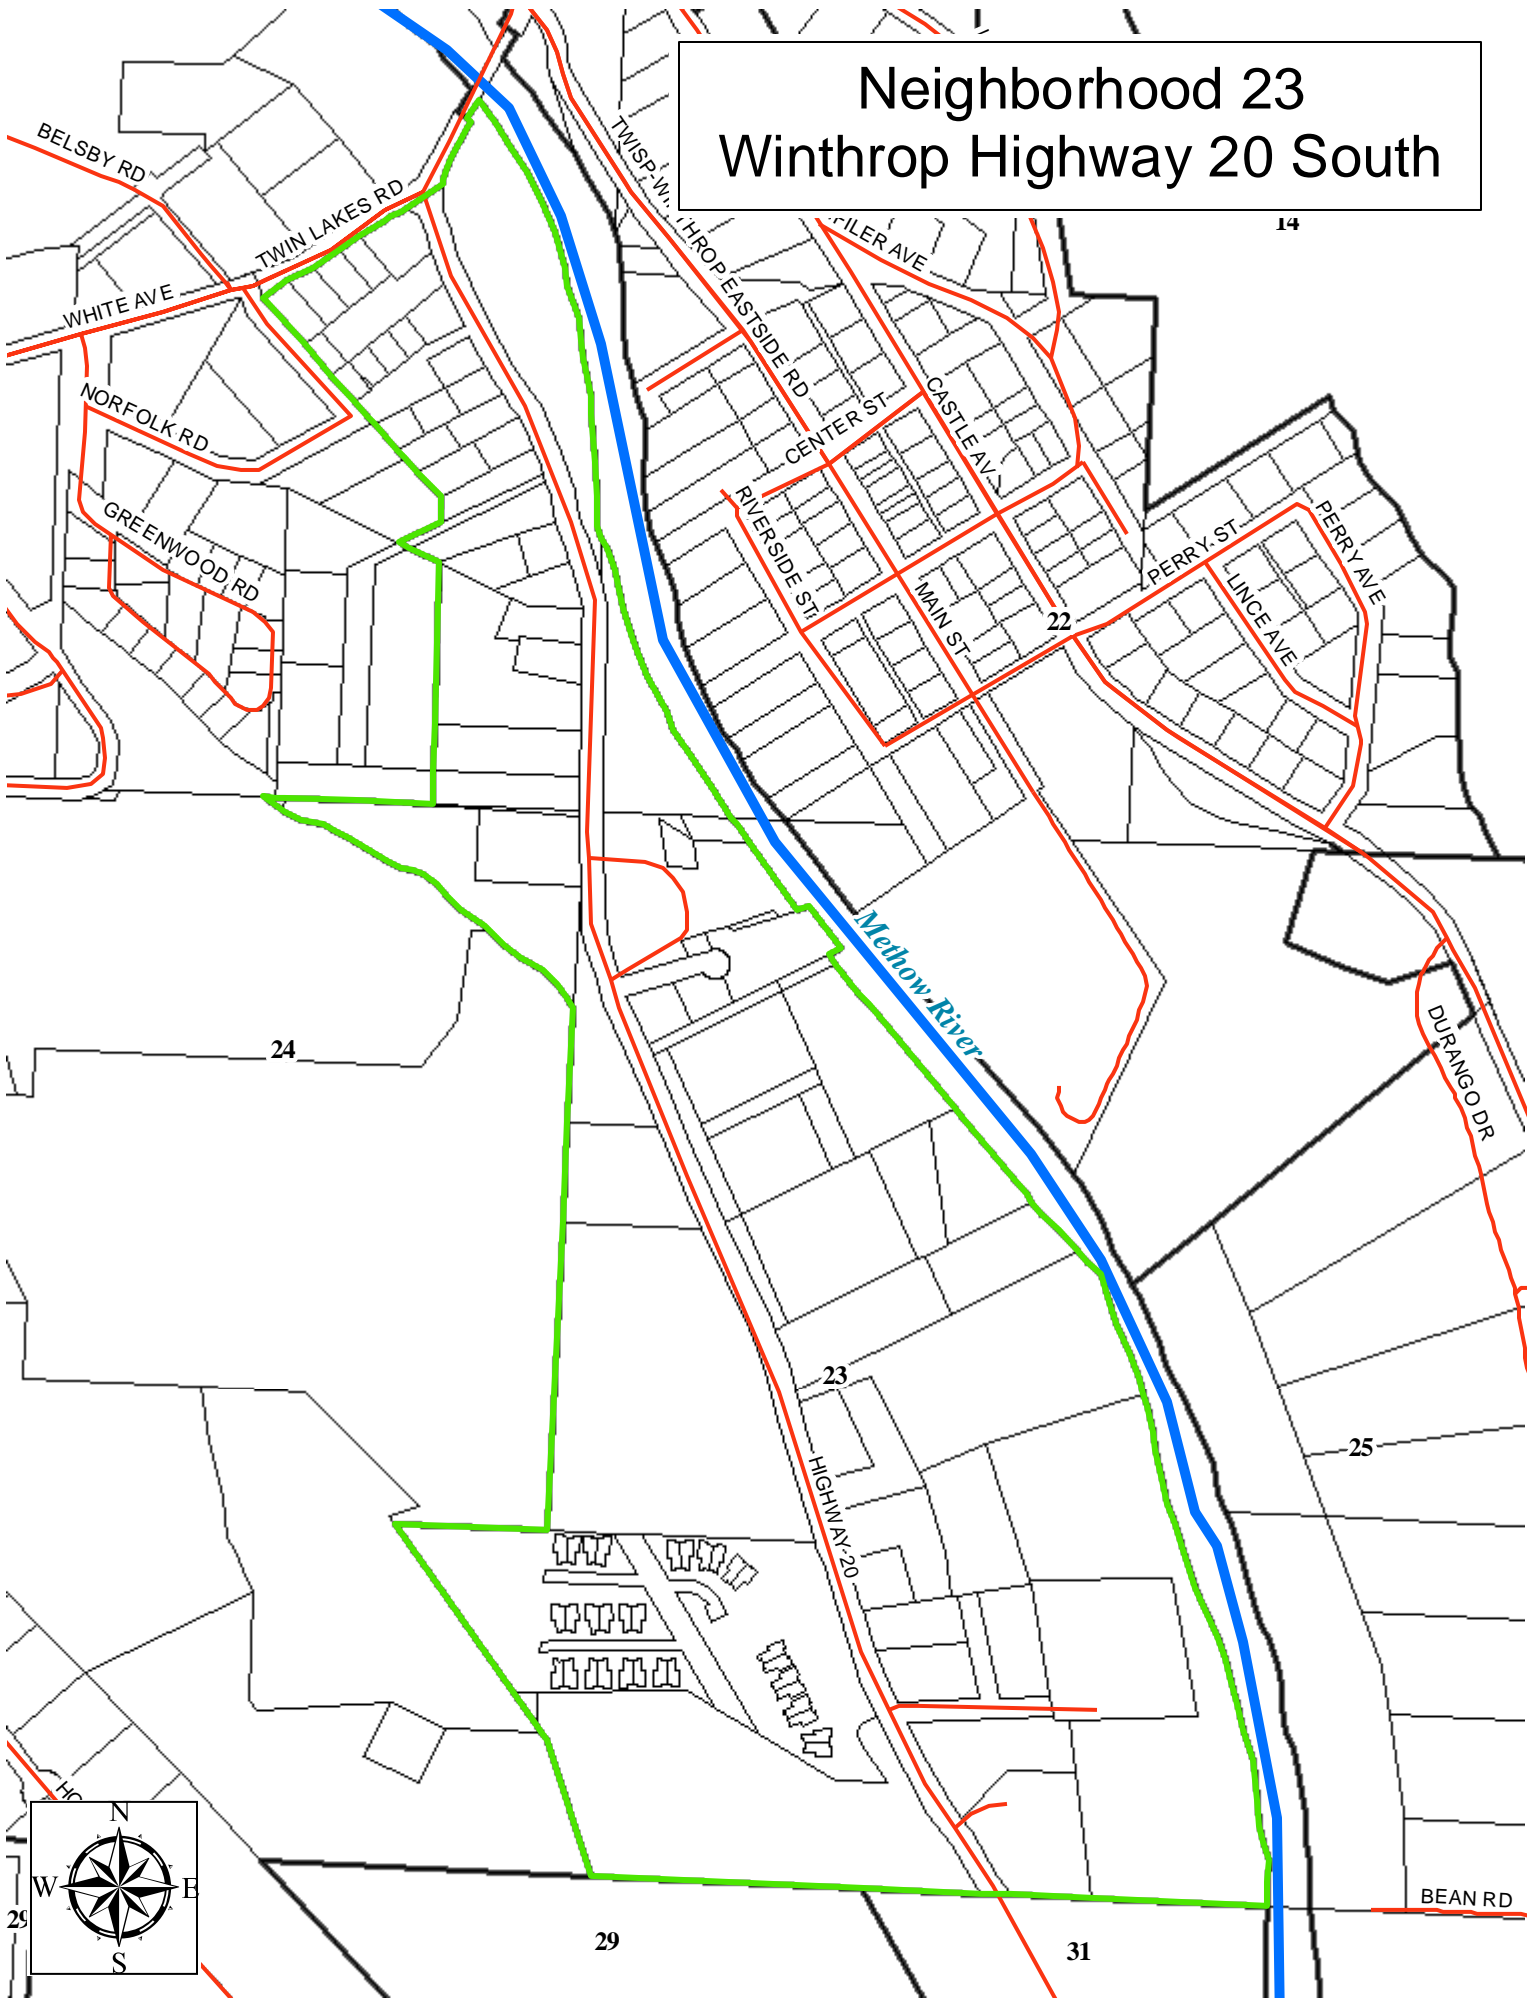

Neighborhood 21 Rose's Hill

Neighborhood 21 Rose's Hill

Neighborhood 22 Heckendorn

Neighborhood 22 Heckendorn

Neighborhood 23 Winthrop Highway 20 South

Neighborhood 23 Winthrop Highway 20 South

Neighborhood 24
Horizon Flats

Neighborhood 24
Horizon Flats

Neighborhood 25 Lower Bear Creek

Neighborhood 25 Lower Bear Creek

Neighborhood 26
Methow Valley Airport

Neighborhood 26
Methow Valley Airport

Neighborhood 27 East County Road South

Neighborhood 27 East County Road South

32

26

33

27

28

39

34

38

35

SIGNAL HILL RD

EVANS RD

LEWISIA RD

OLD TWISP HWY S

TWISP-WINTHROP EASTSIDE RD

BONNER LAKE RD