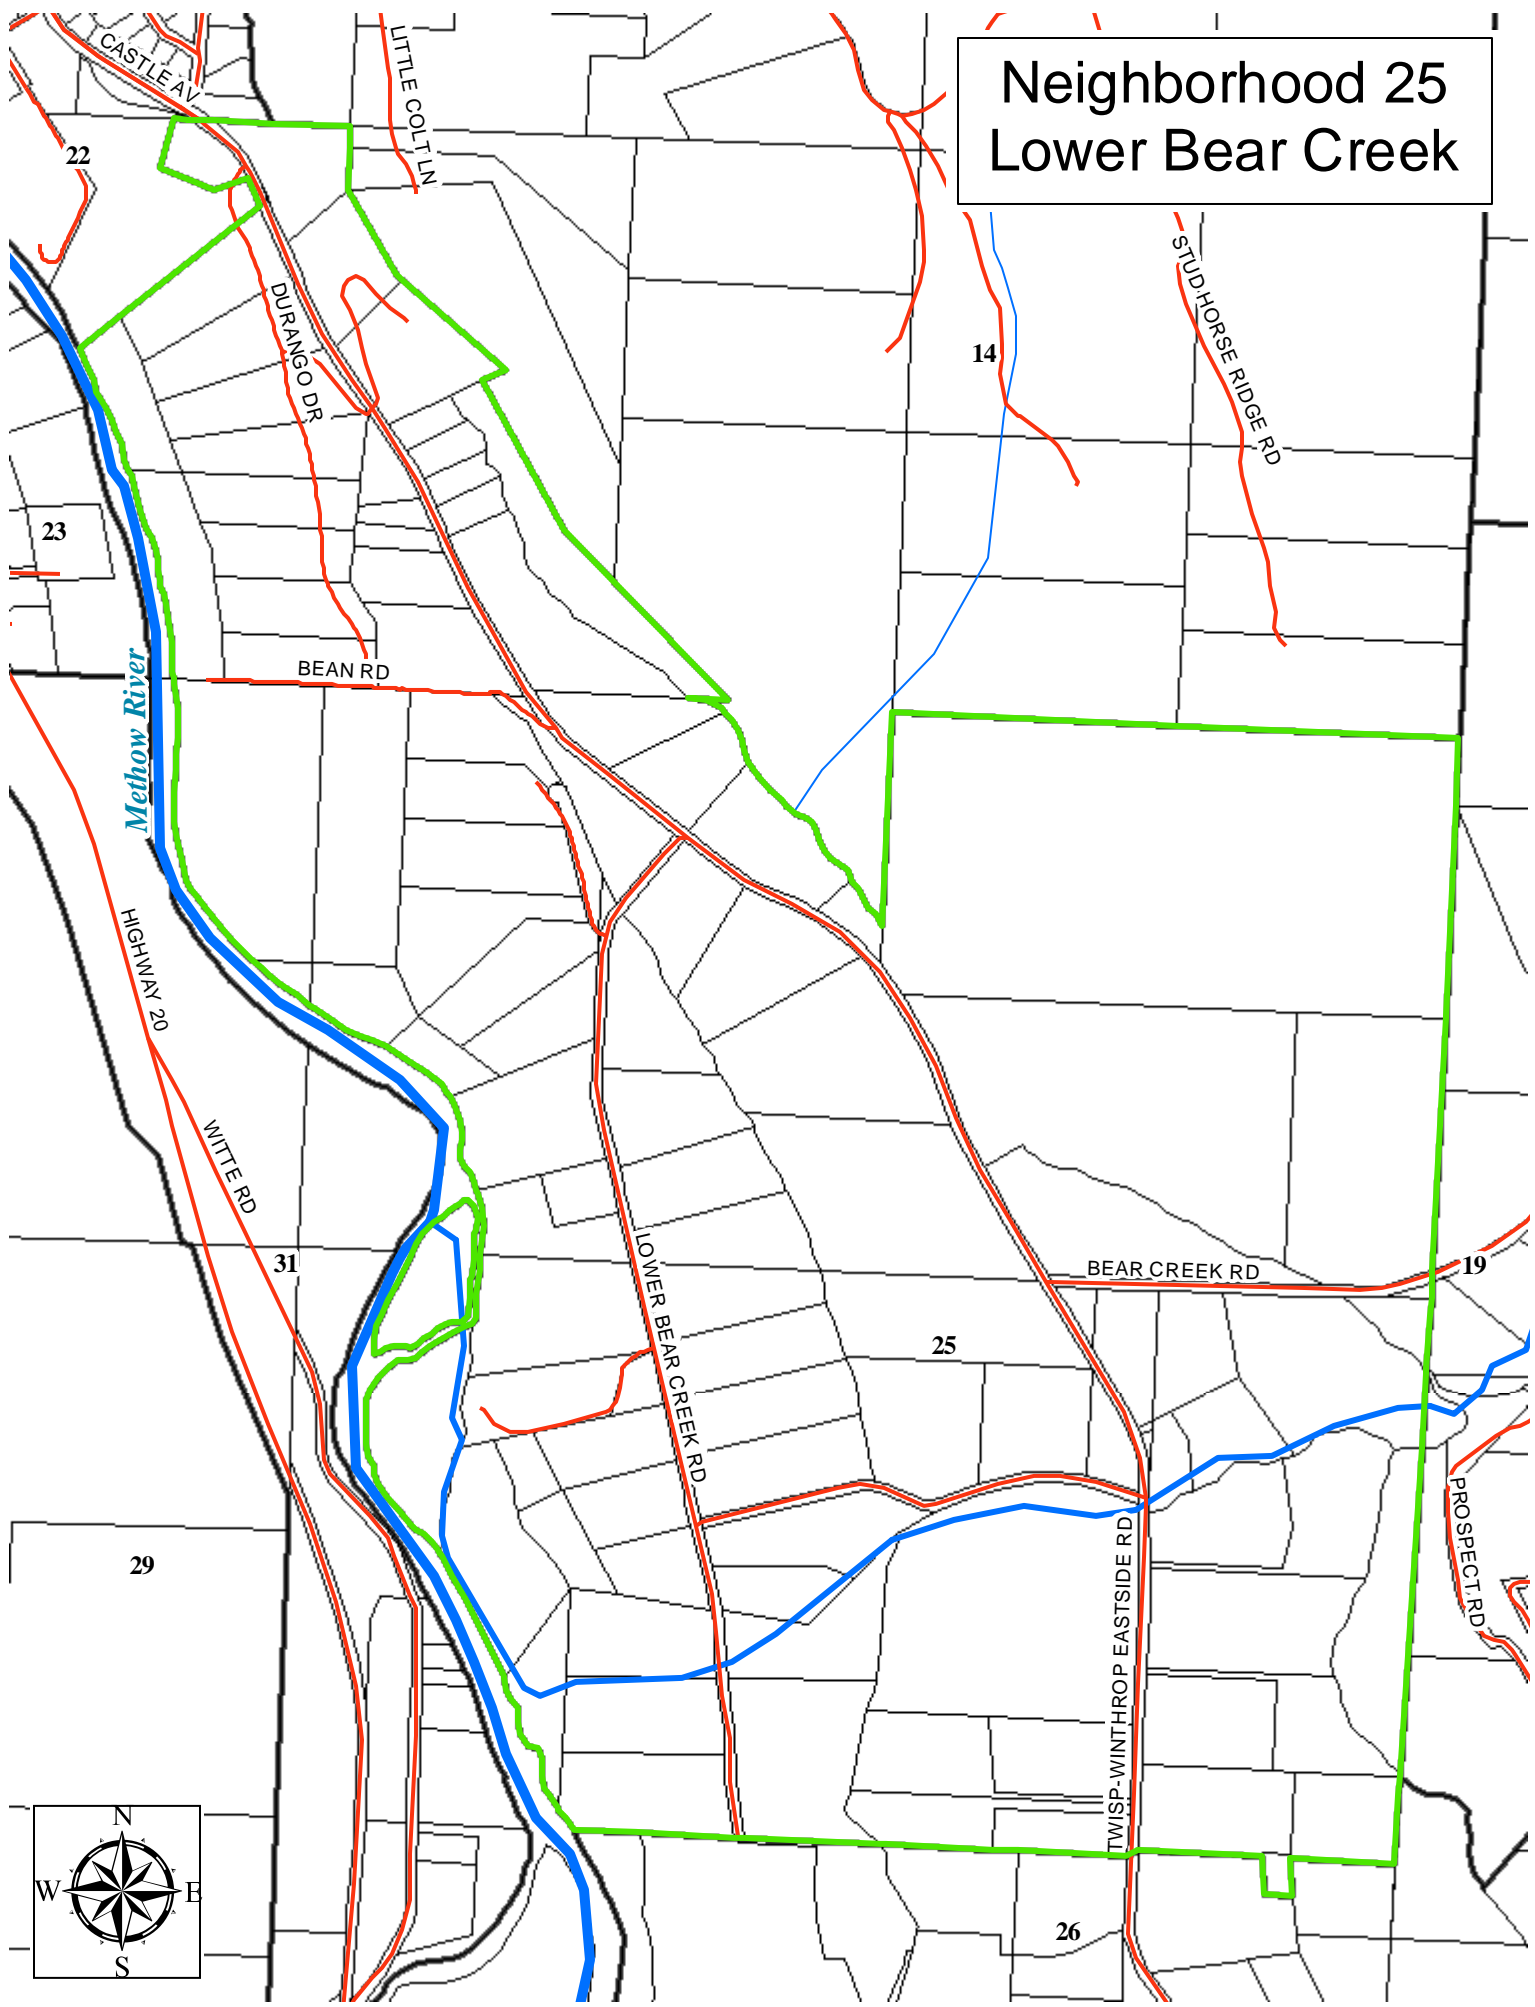

Neighborhood 21 Rose's Hill

Neighborhood 21 Rose's Hill

Neighborhood 22 Heckendorn

Neighborhood 22 Heckendorn

Neighborhood 23 Winthrop Highway 20 South

Neighborhood 23 Winthrop Highway 20 South

Neighborhood 24
Horizon Flats

Neighborhood 24
Horizon Flats

Neighborhood 25 Lower Bear Creek

Neighborhood 25 Lower Bear Creek

Neighborhood 26
Methow Valley Airport

Neighborhood 26
Methow Valley Airport

Neighborhood 27 East County Road South

Neighborhood 27 East County Road South

32

26

33

27

28

39

34

38

35

SIGNAL HILL RD

EVANS RD

LEWISIA RD

OLD TWISP HWY S

TWISP-WINTHROP EASTSIDE RD

BONNER LAKE RD