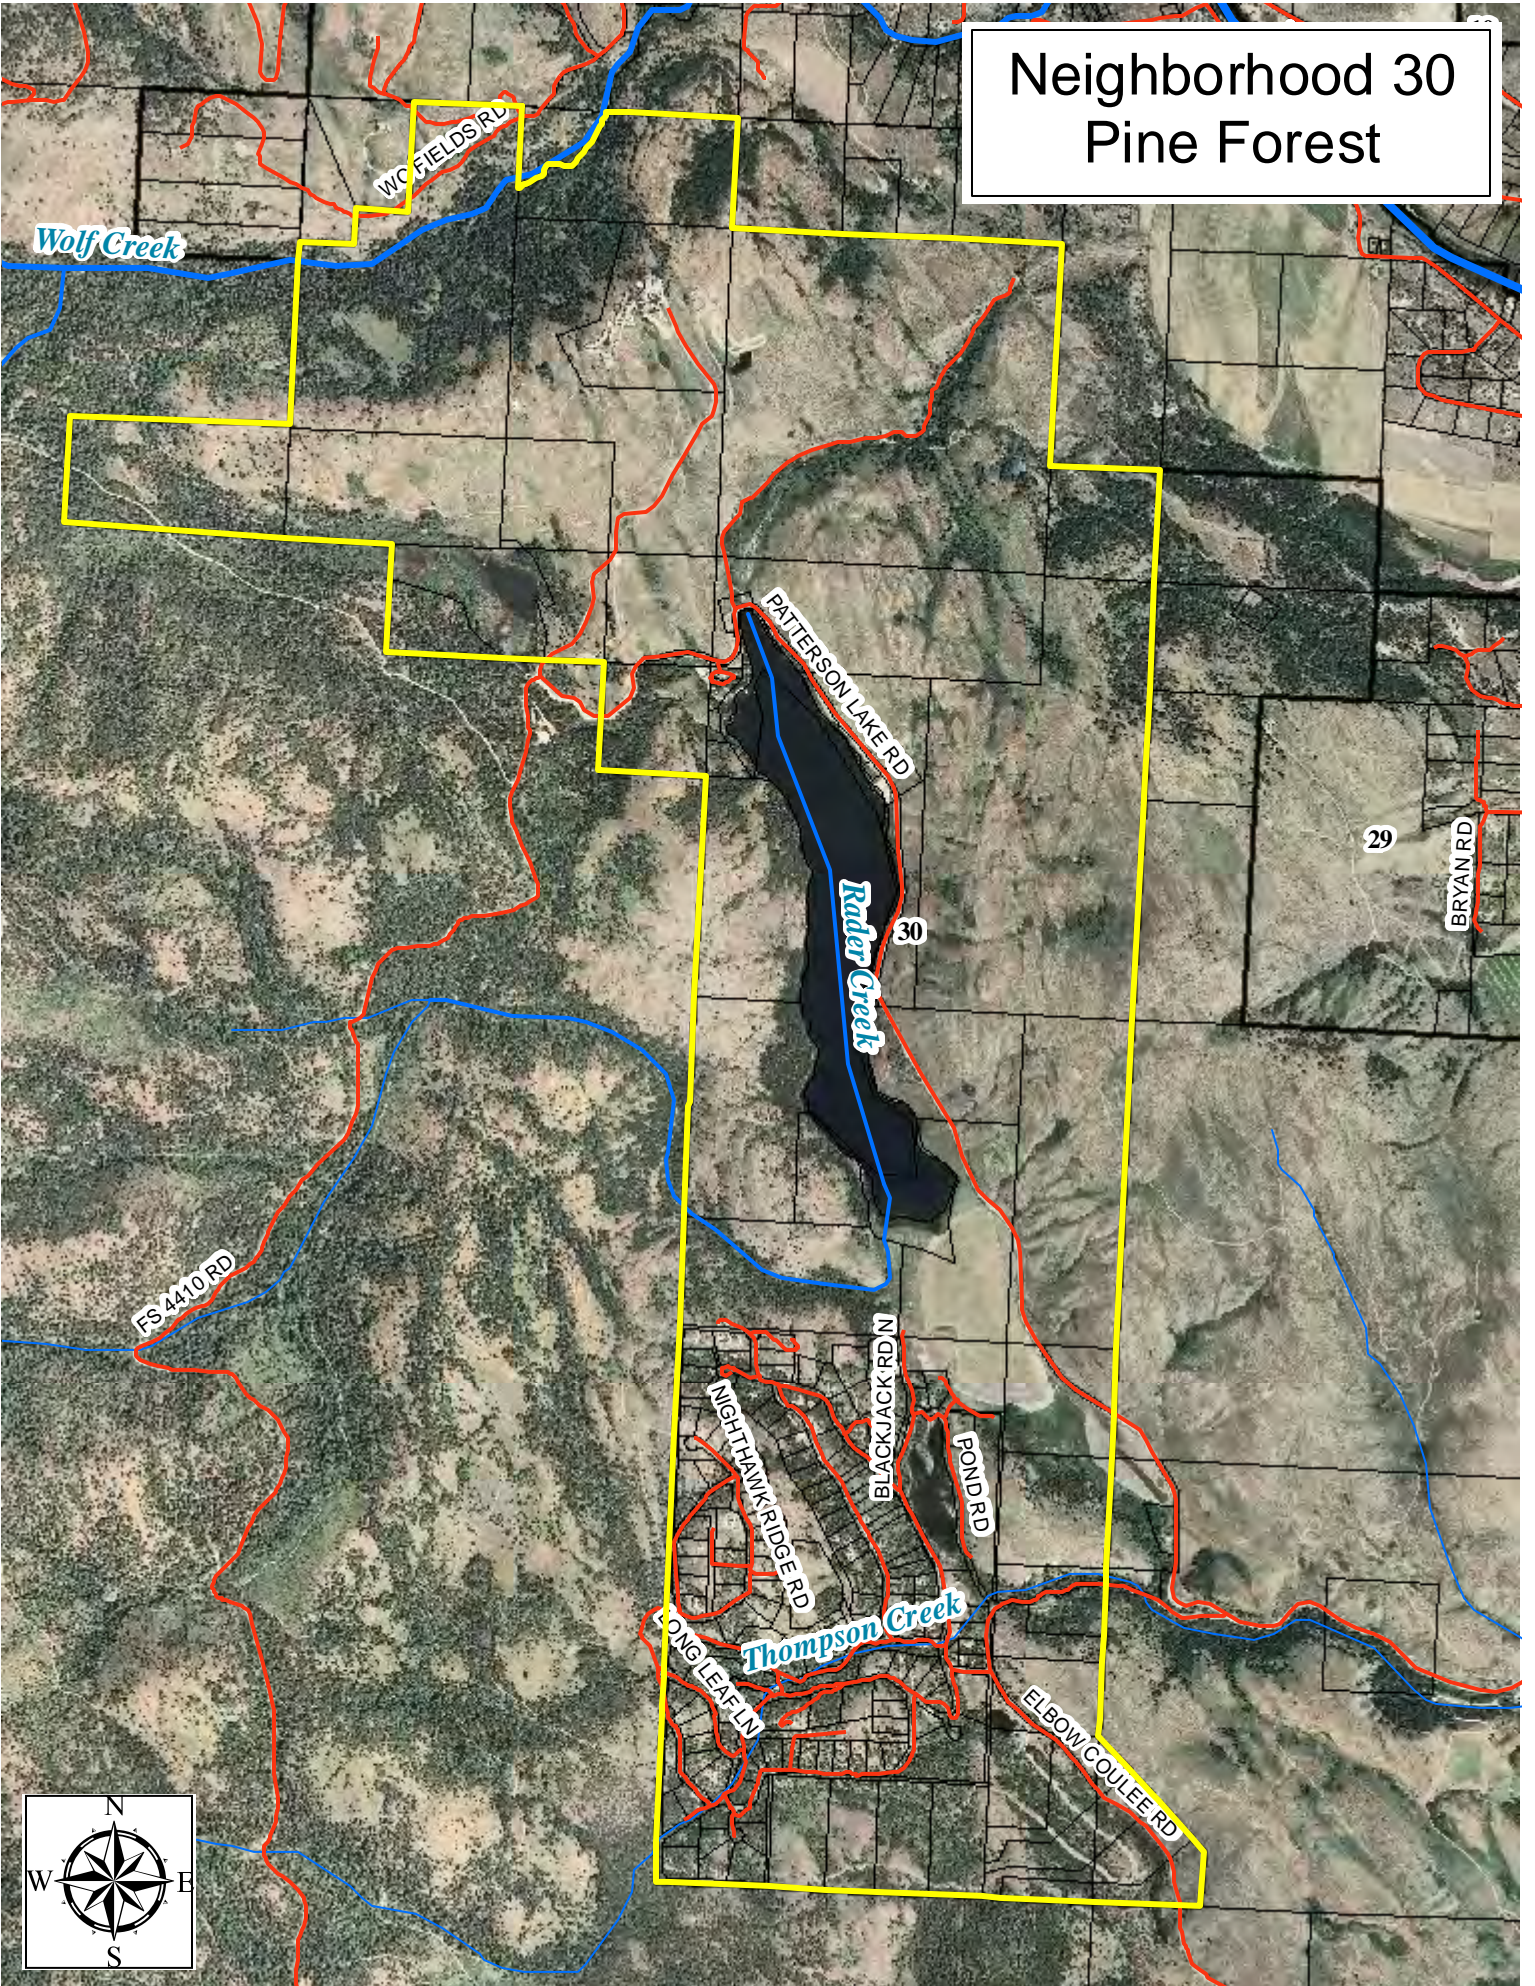

Neighborhood 30 Pine Forest