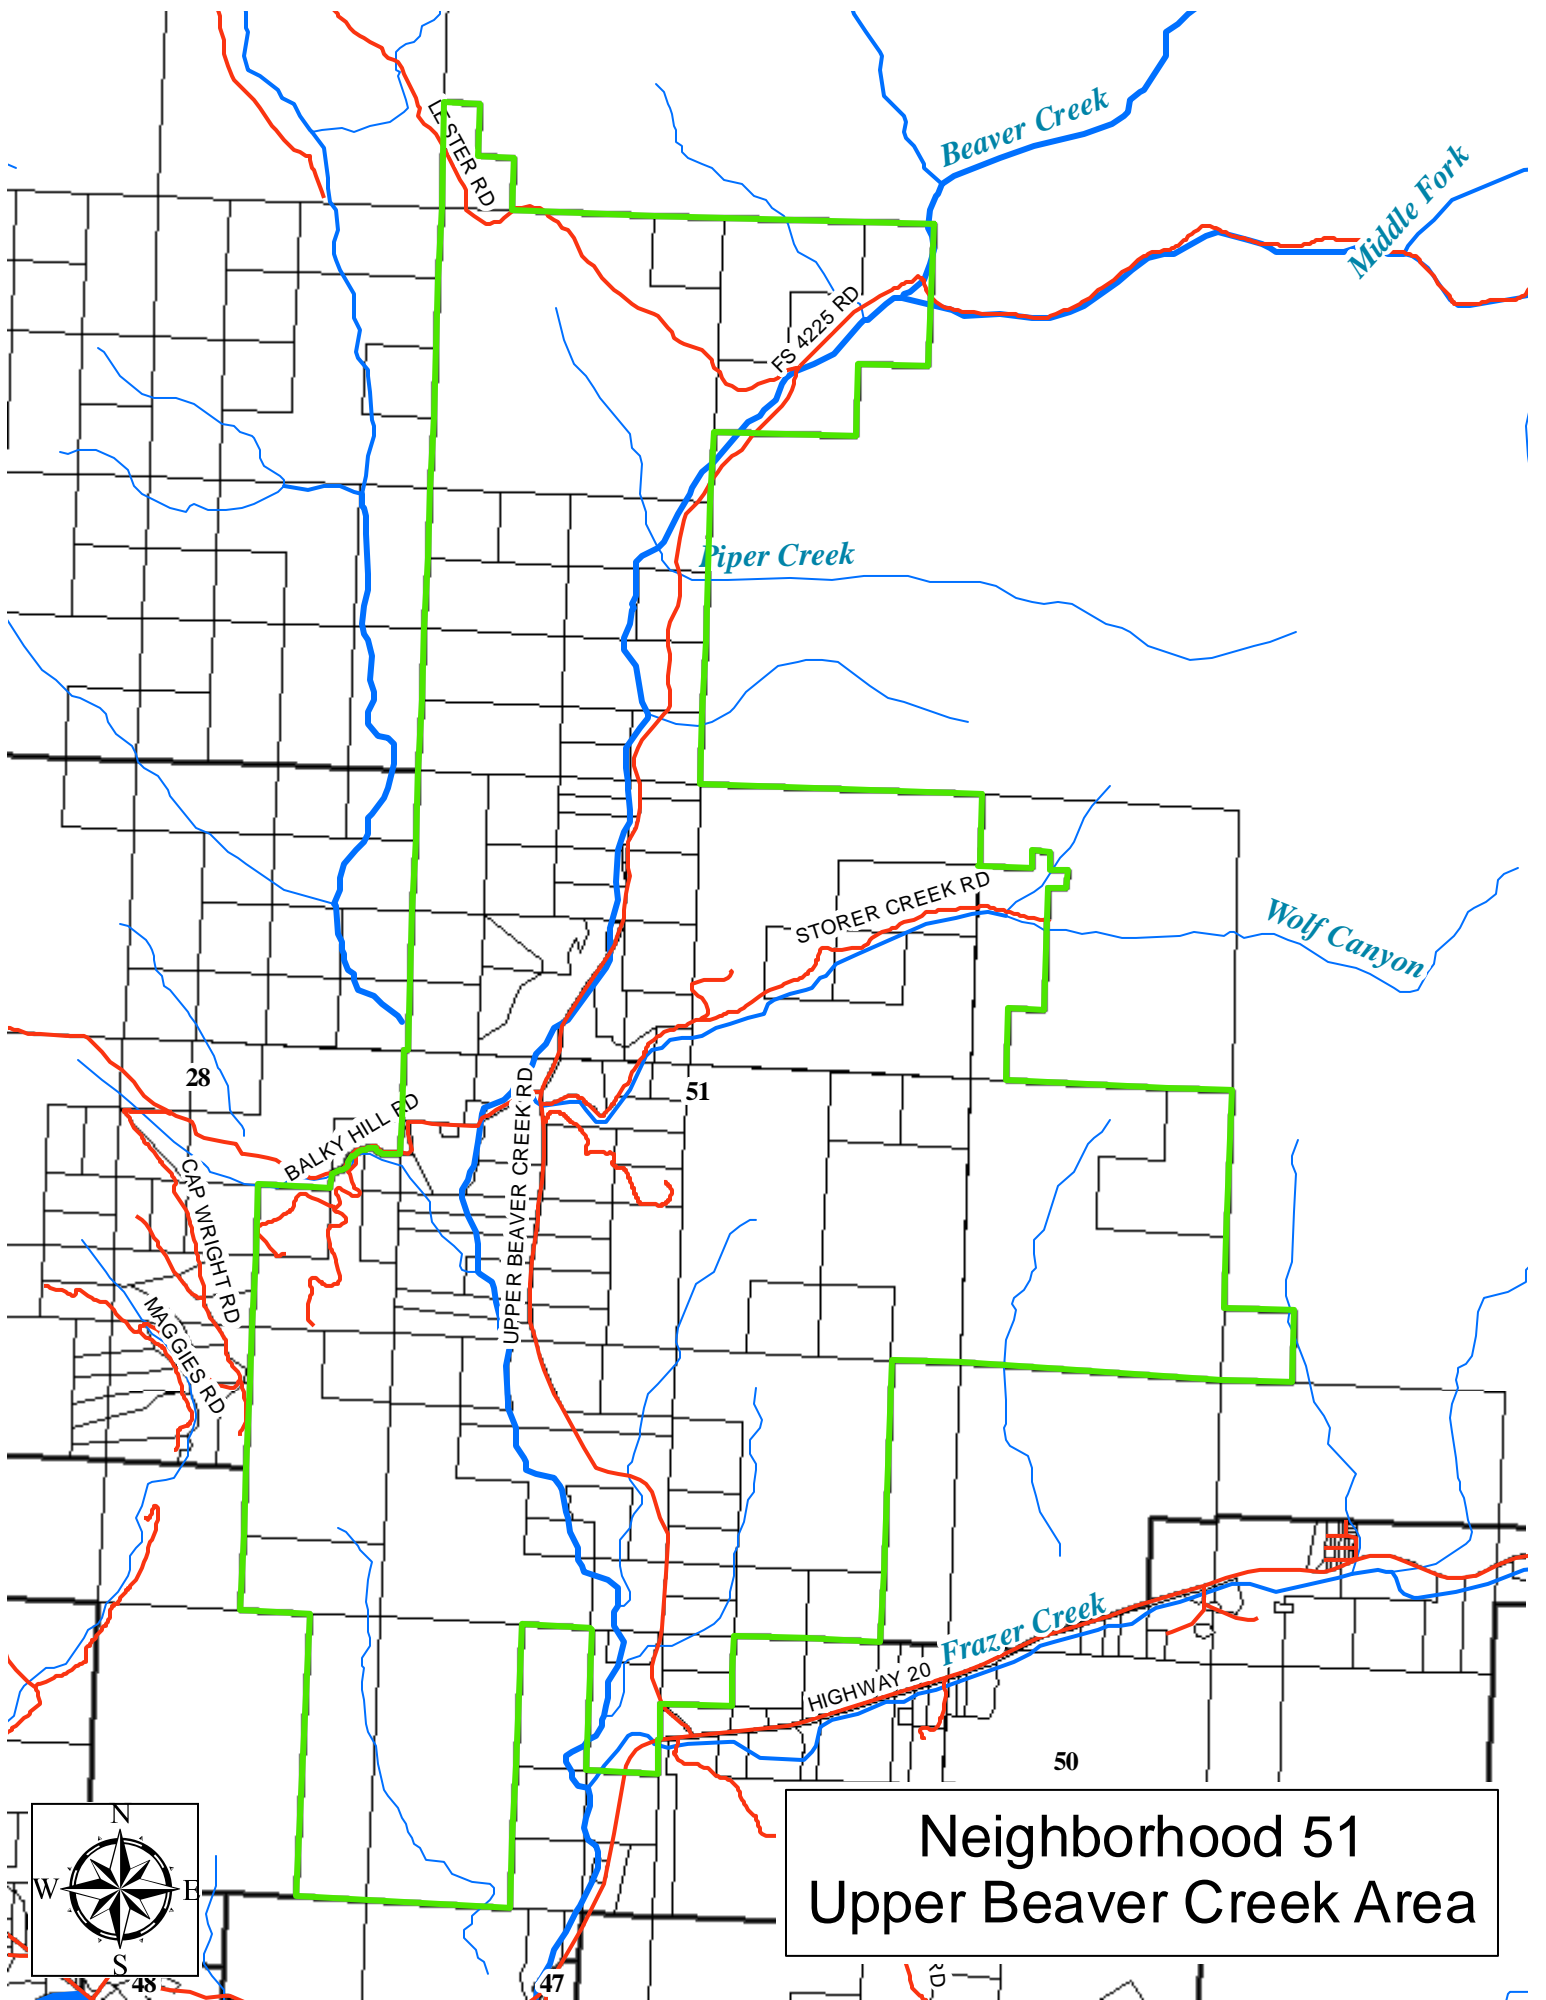

Neighborhood 51
Upper Beaver Creek Area