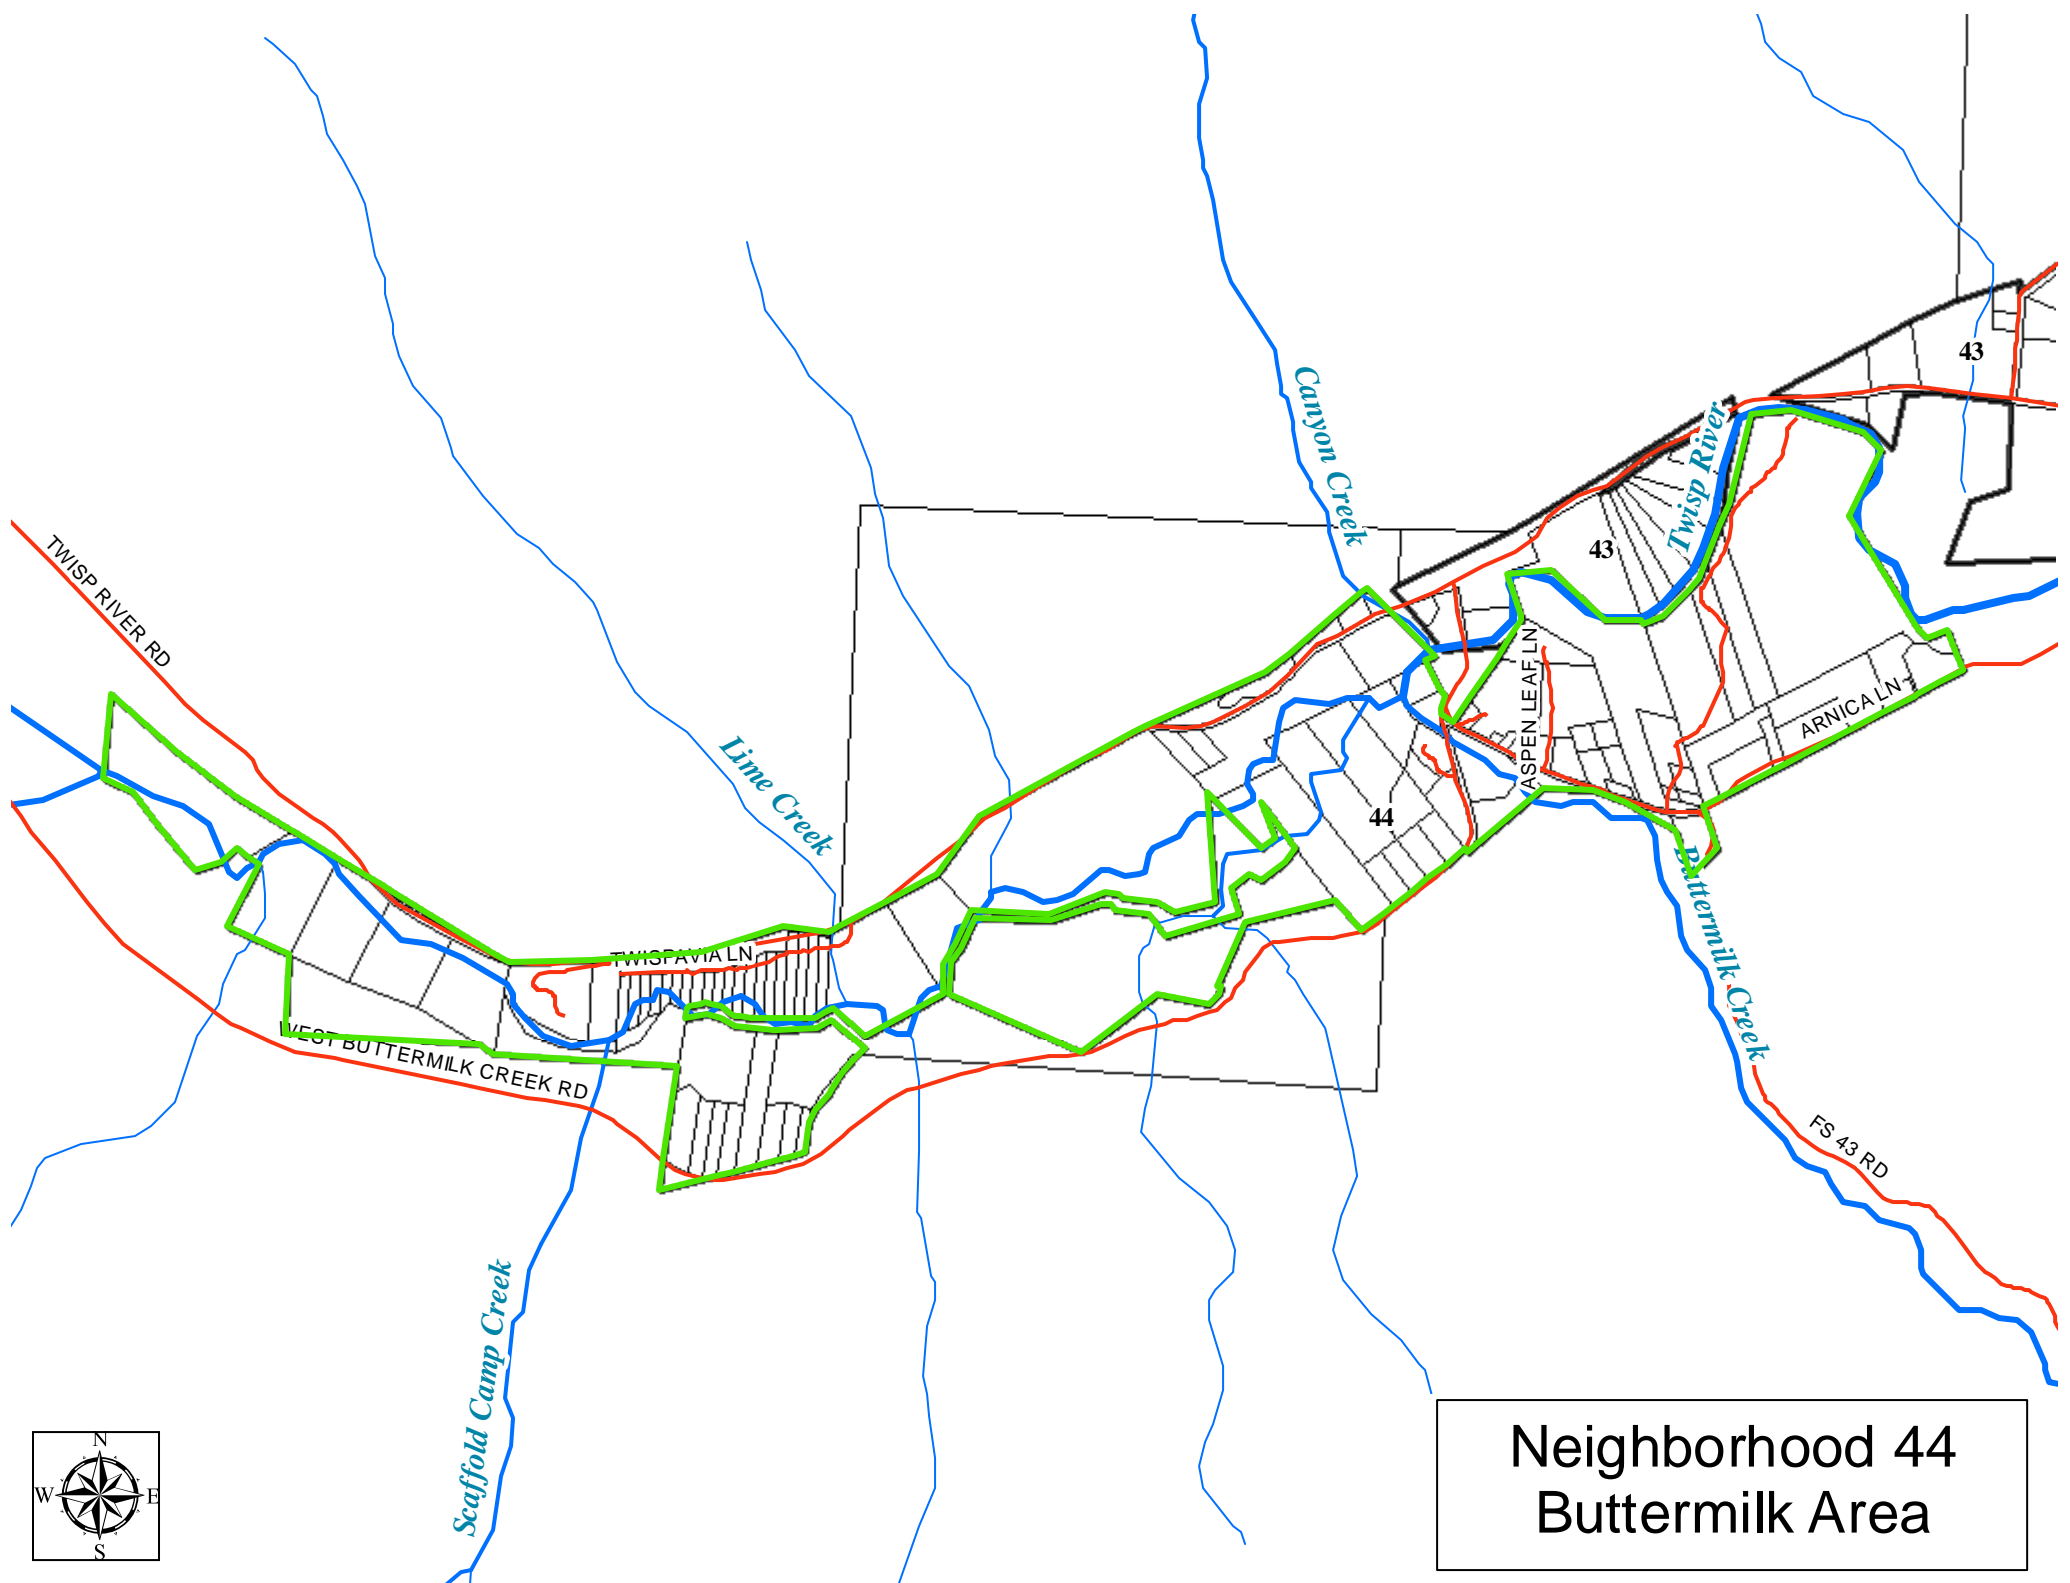

TWISP RIVER RD

Twisp River

RIVERSONG RD

Neighborhood 42
Newby Creek

42

Newby Creek

NEWBY CREEK RD

Neighborhood 42
Newby Creek

Neighborhood 43
Little Bridge Creek Area

Neighborhood 43
Little Bridge Creek Area

Neighborhood 44
Buttermilk Area

Neighborhood 44
Buttermilk Area

POORMAN CREEK RD

MALAMUTE RD

SPRAGUE DR

ELBOW CANYON RD

39

TWISP RIVER RD

35

2ND AVE

LINCOLN STN

28

37

JUNE ST