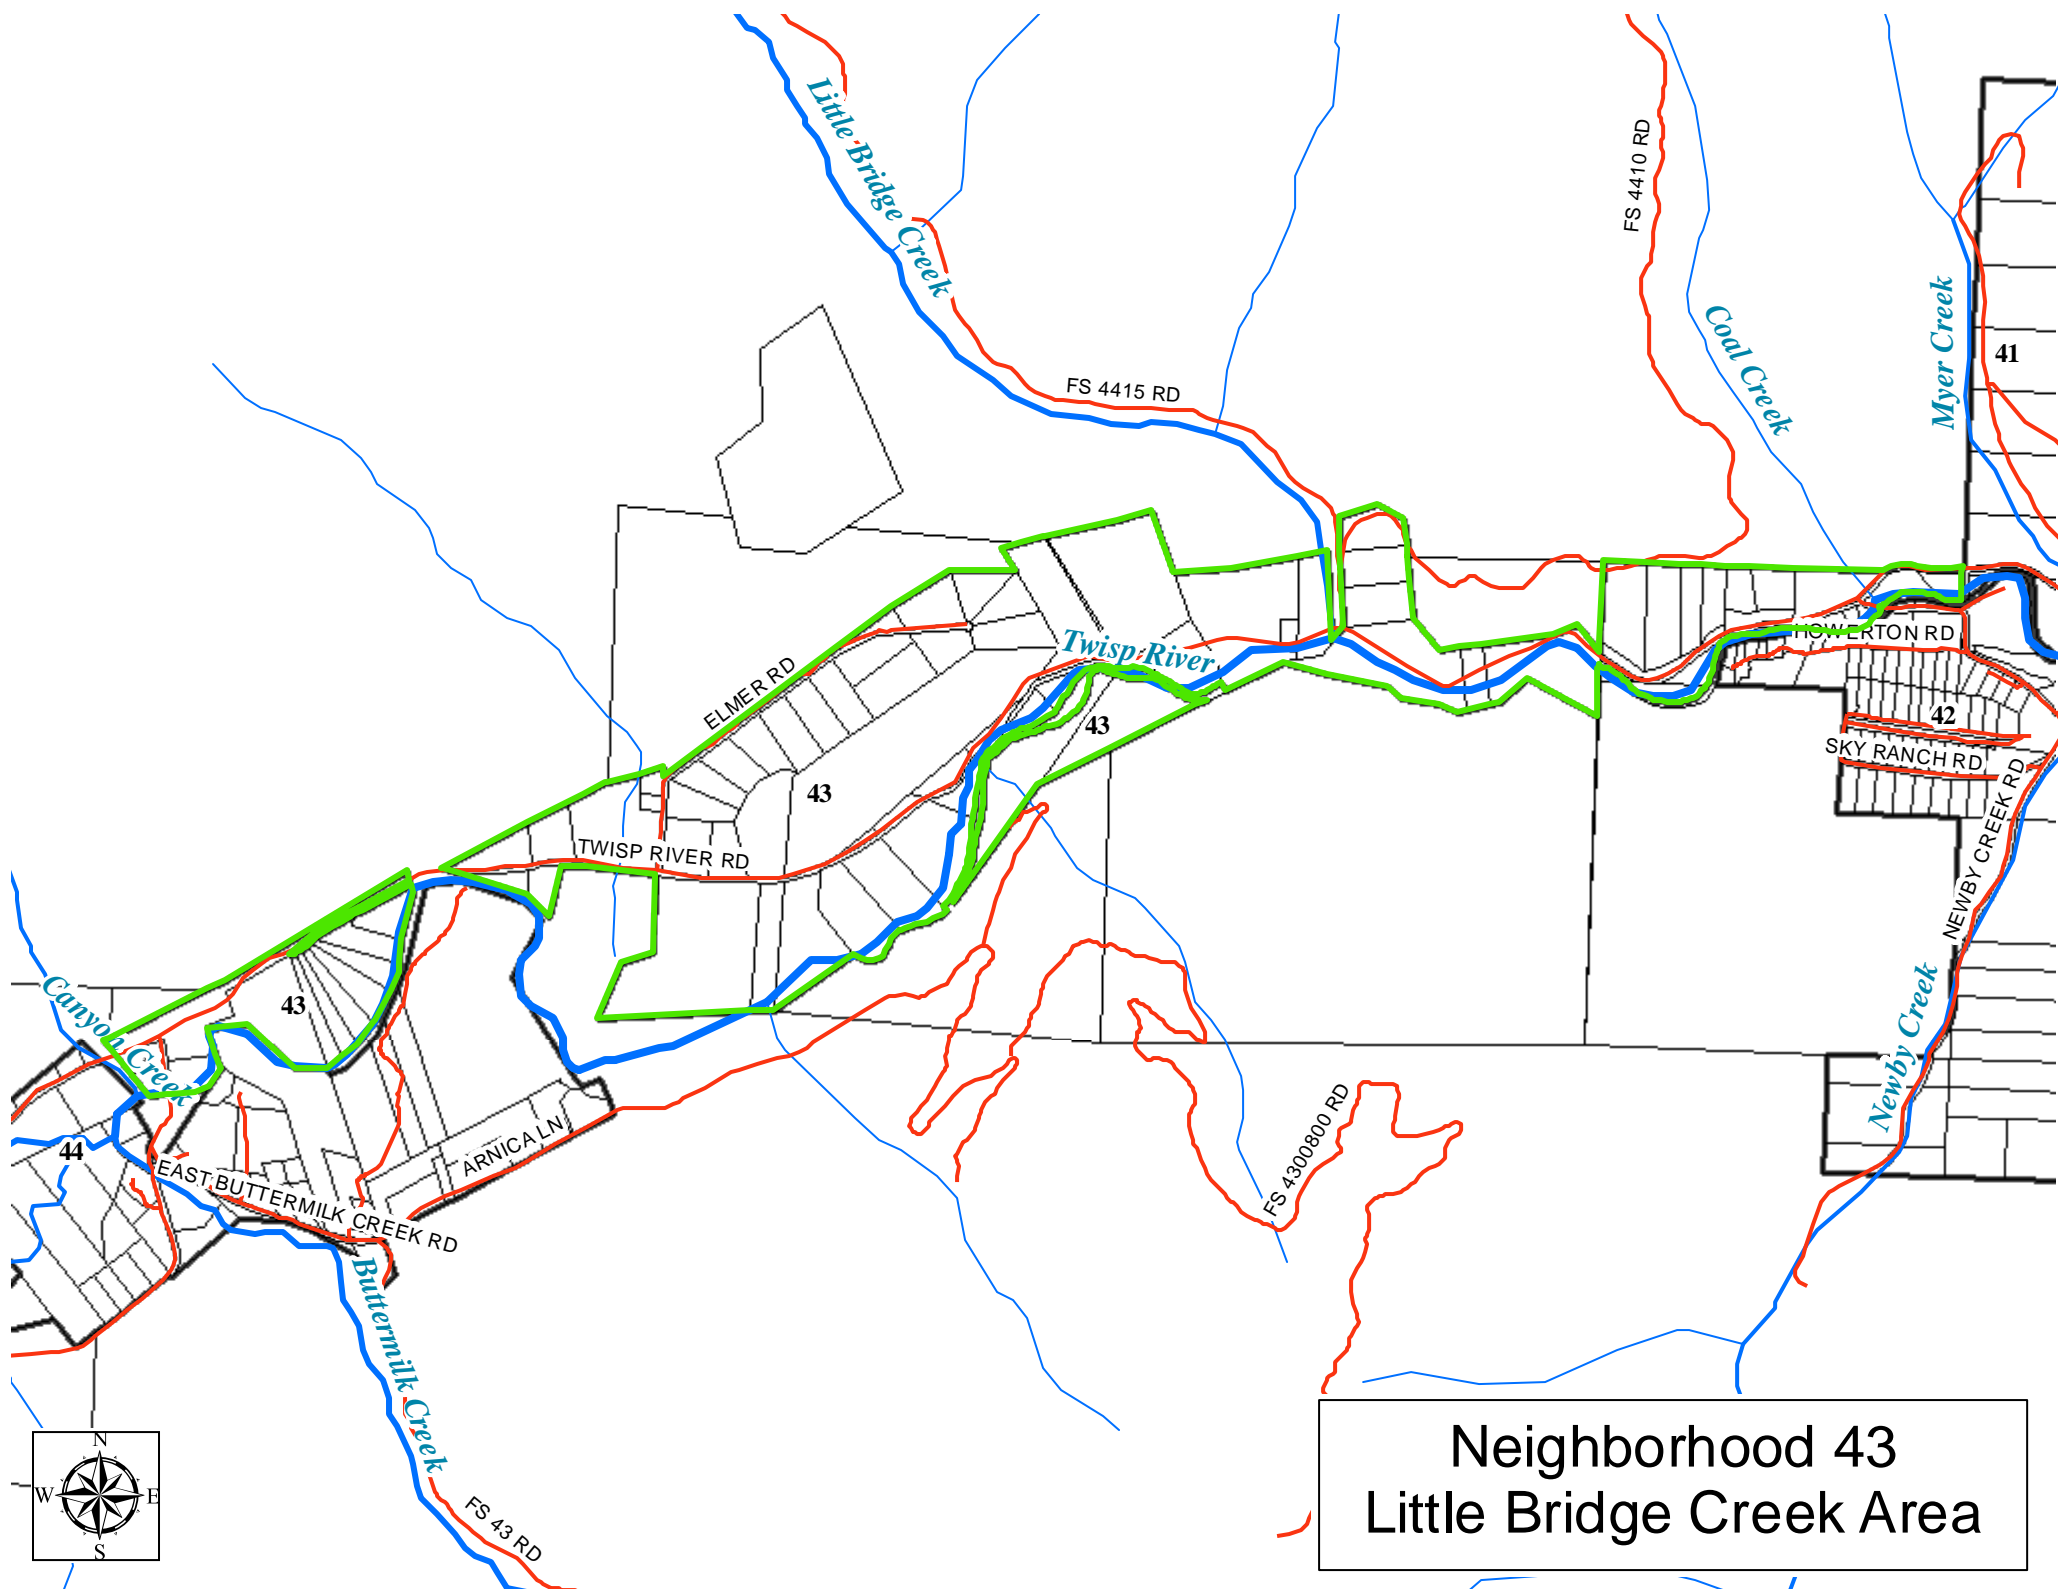

TWISP RIVER RD

Twisp River

RIVERSONG RD

Neighborhood 42
Newby Creek

42

Newby Creek

NEWBY CREEK RD

Neighborhood 42
Newby Creek

Neighborhood 43
Little Bridge Creek Area

Neighborhood 43
Little Bridge Creek Area

Neighborhood 44
Buttermilk Area

Neighborhood 44
Buttermilk Area

POORMAN CREEK RD

MALAMUTE RD

SPRAGUE DR

ELBOW CANYON RD

39

TWISP RIVER RD

35

2ND AVE

LINCOLN STN

28

37

JUNE ST