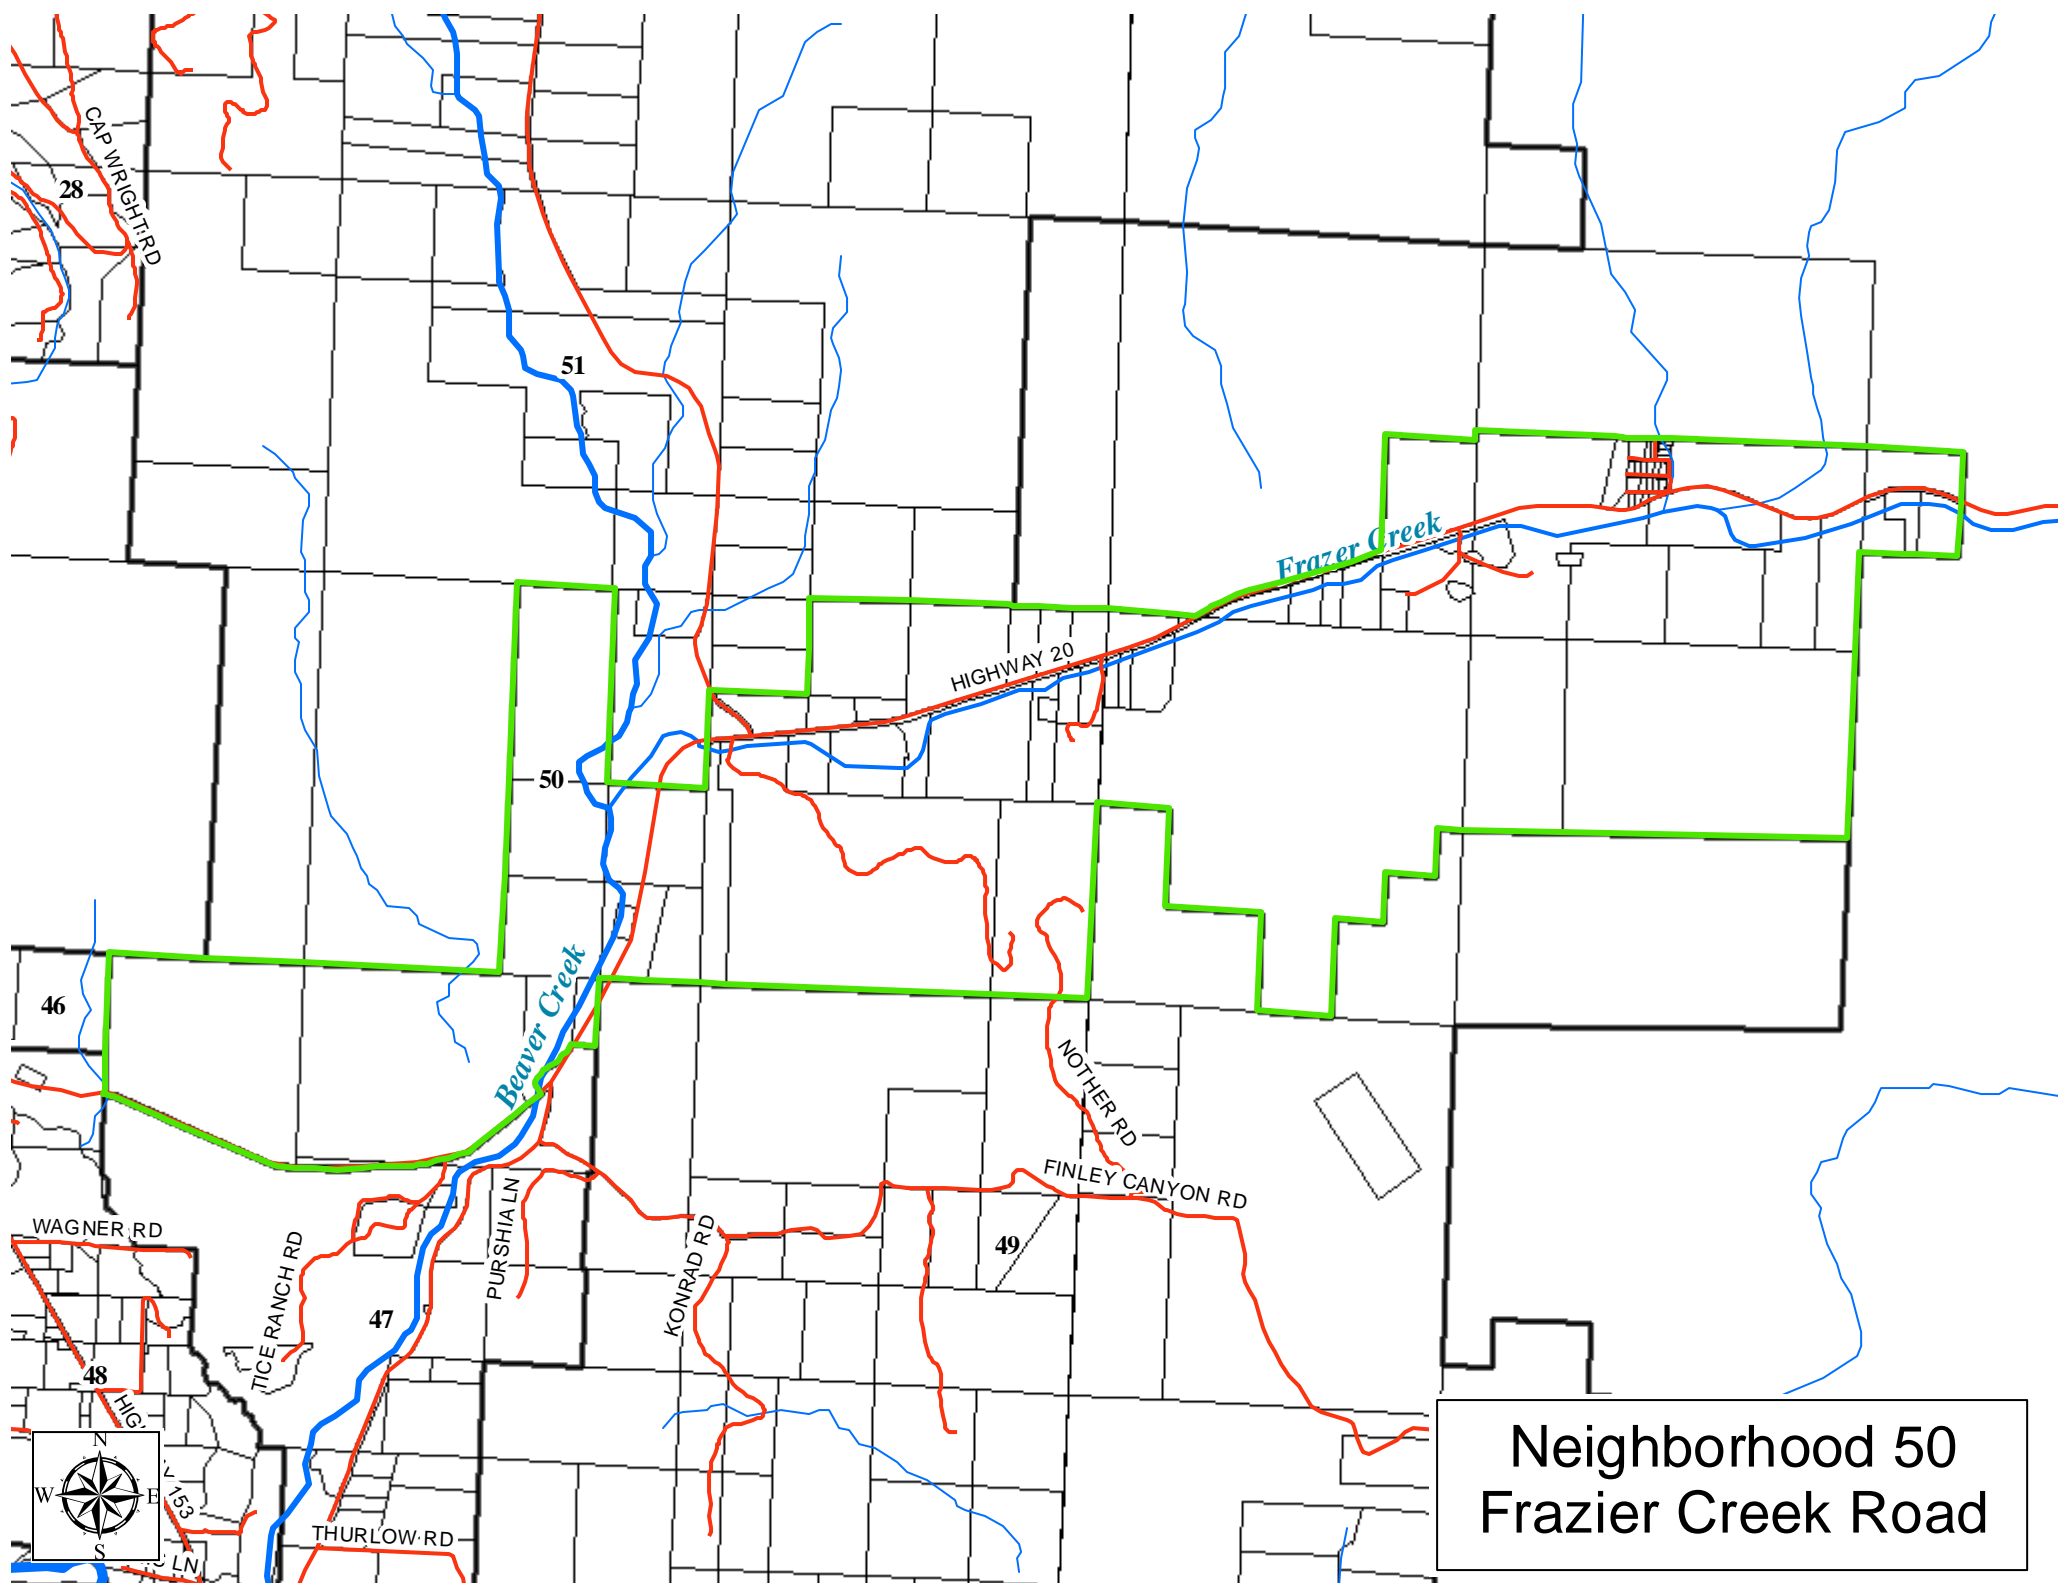

TWISP AIRPORT RUNWAY

HIGHWAY 20

B & B RD

TWISP AIRPORT RD

50

TWISP-CARLTON RD

Methow River

58

45

Neighborhood 46
Twisp Airport Area

Neighborhood 47 Lower Beaver Creek

Neighborhood 47 Lower Beaver Creek

Neighborhood 48 Mundy Road

Neighborhood 48 Mundy Road

Neighborhood 49
Finley Canyon Road

Neighborhood 49
Finley Canyon Road

Neighborhood 50
Frazier Creek Road

Neighborhood 50
Frazier Creek Road

Neighborhood 51
Upper Beaver Creek Area

Neighborhood 51
Upper Beaver Creek Area

Neighborhood 52
Silver Area

Neighborhood 52
Silver Area